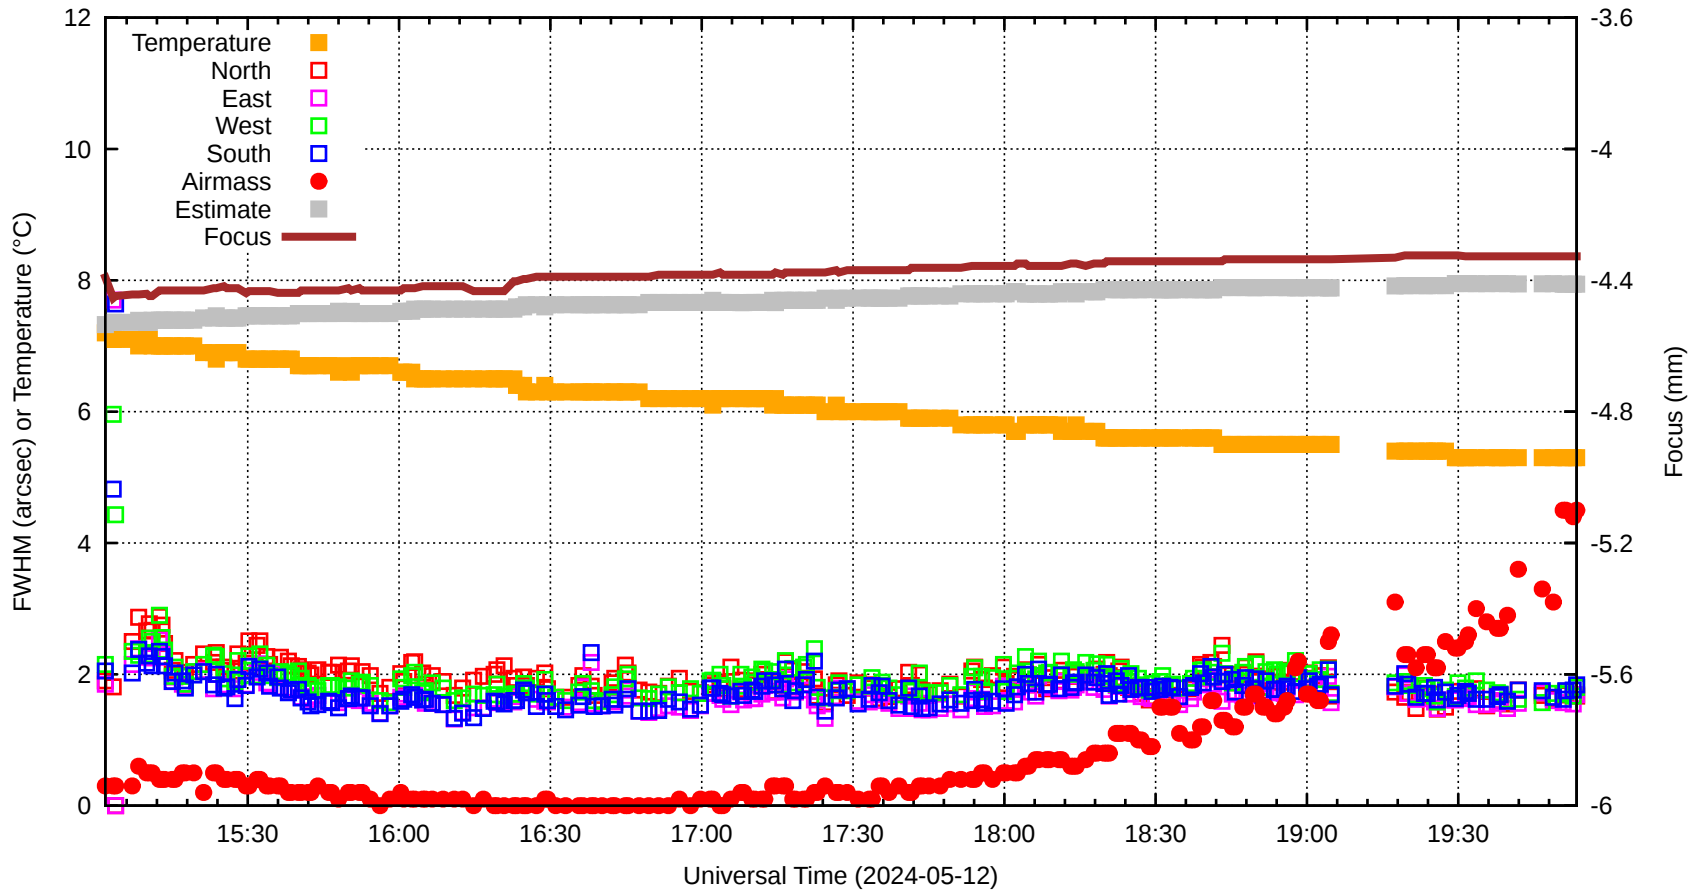

FFT (FWHM-FOCUS-TEMP) Monitoring

EST=-4.407 FOC=-4.327

0 0 0 0 0 0 0 0 0

0

0

0

0

0