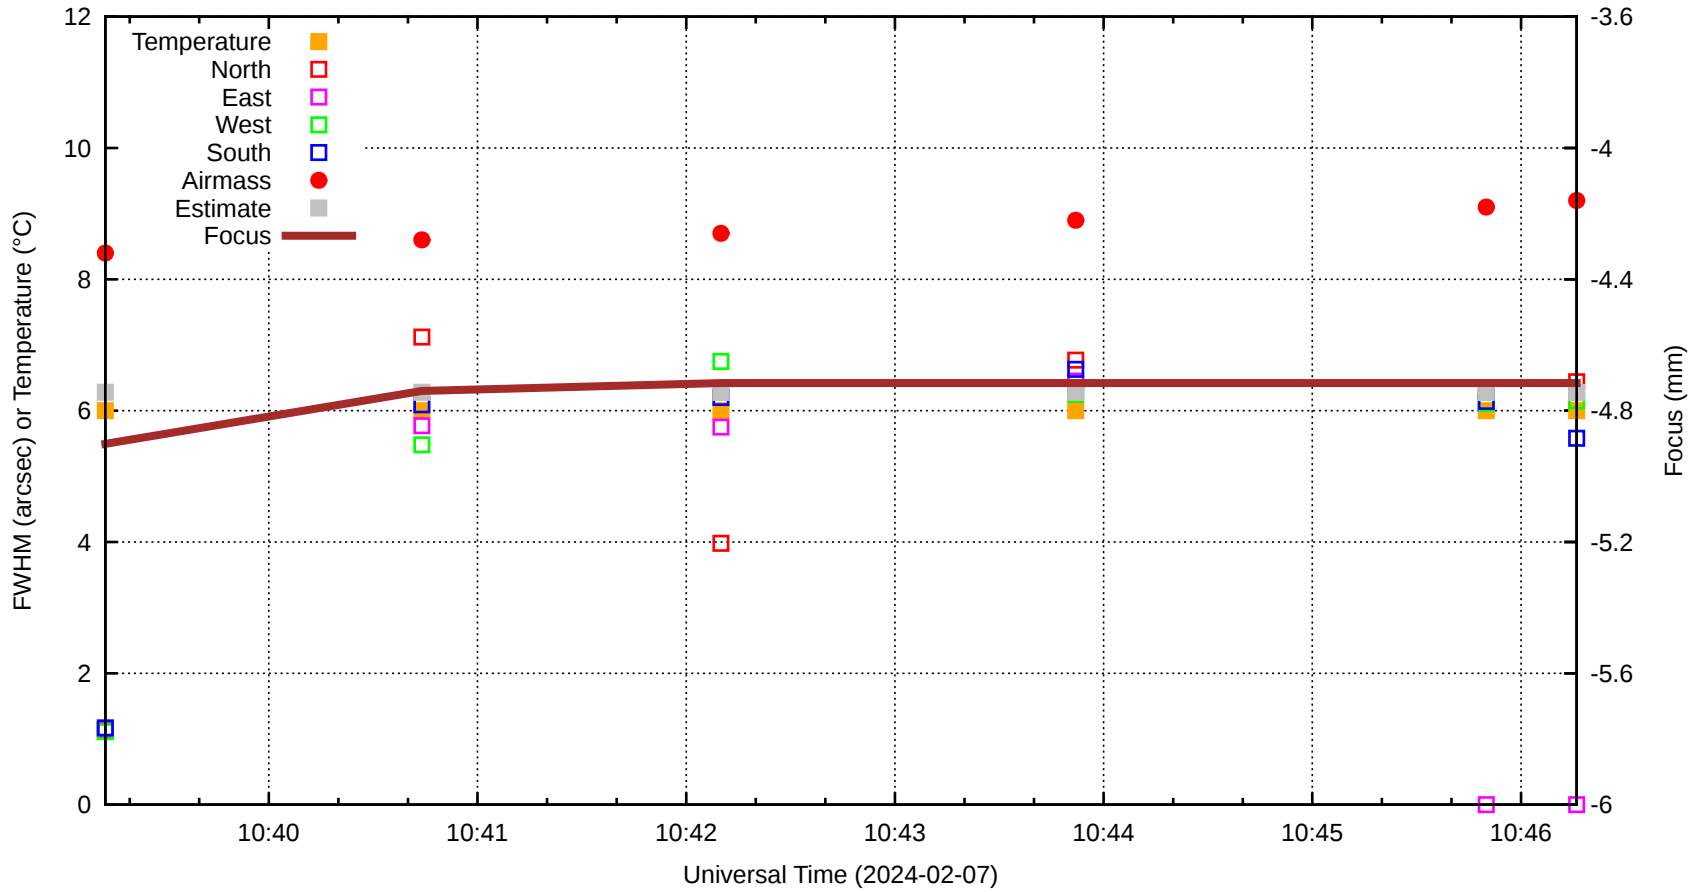

# FFT (FWHM-FOCUS-TEMP) Monitoring

EST=-4.736 FOC=-4.716

0 0 0 0 0 0 0 0 0

0

0

0

0

0