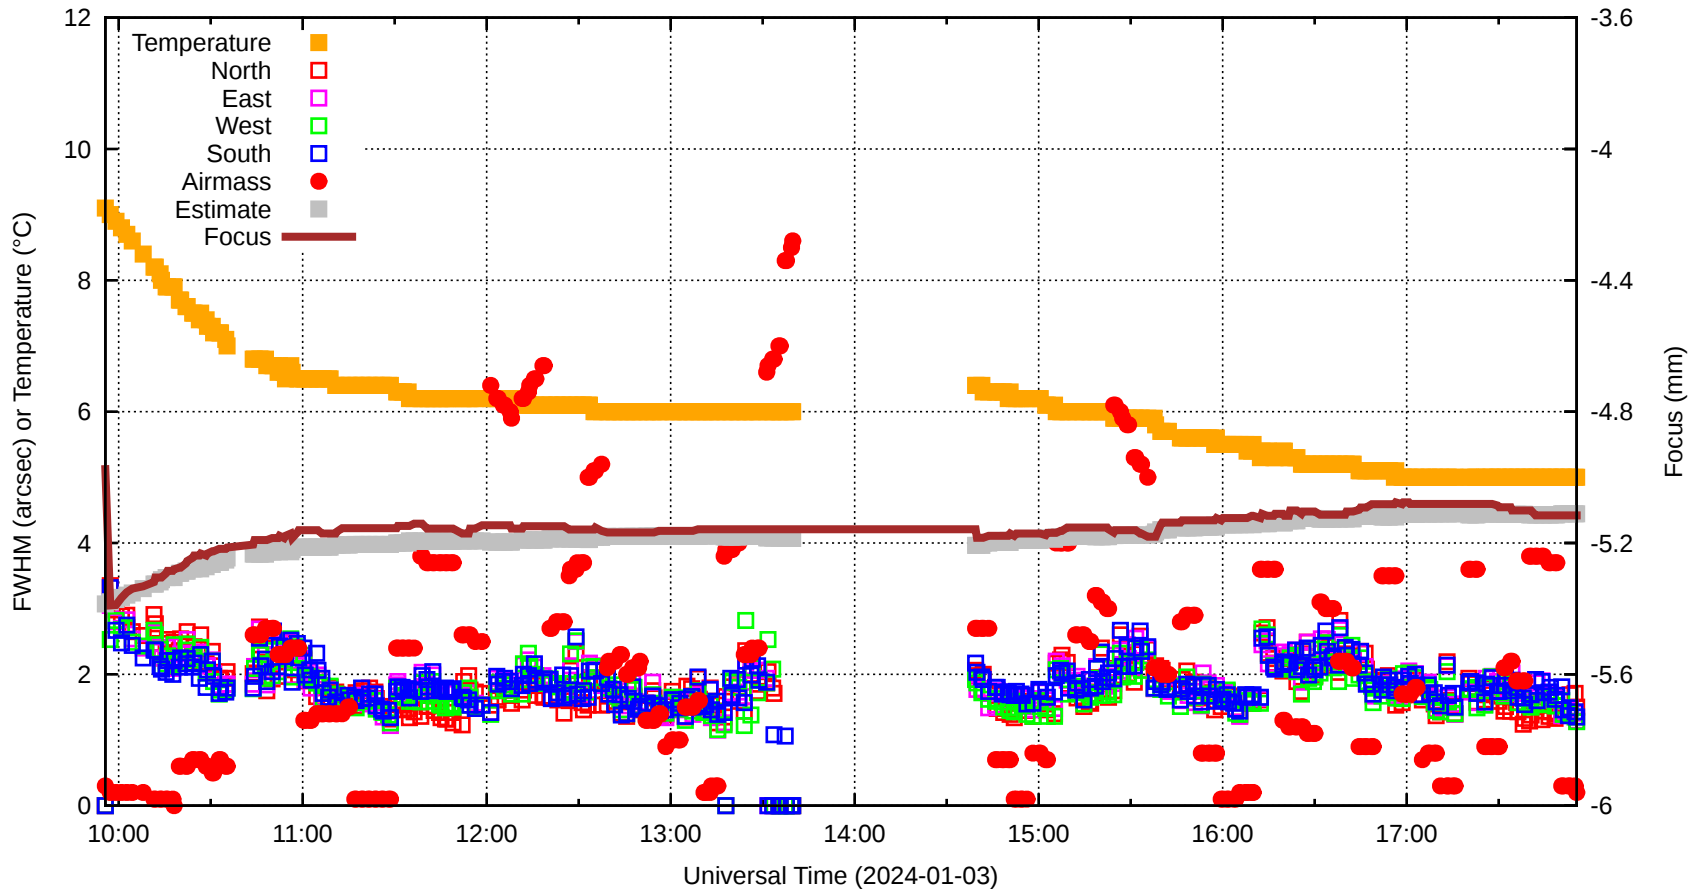

FFT (FWHM-FOCUS-TEMP) Monitoring

EST=-5.111 FOC=-5.116

0 0 0 0 0 0 0 0 0

0 0 0 0 0 0 0 0 0

0 0 0 0 0 0 0 0 0

0

0

0