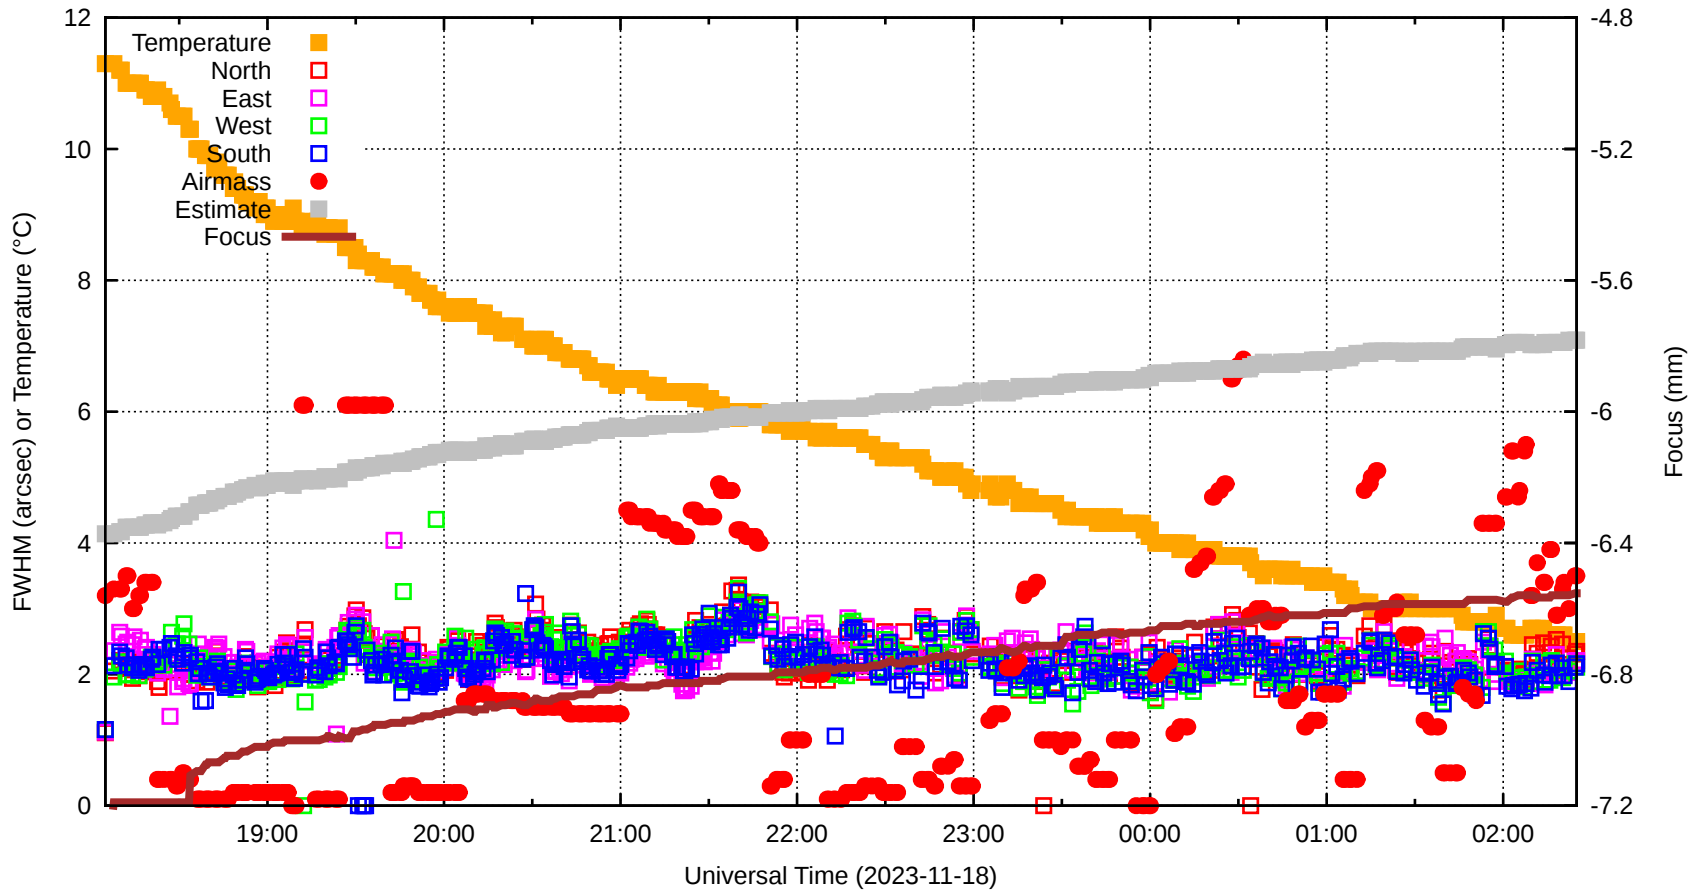

# FFT (FWHM-FOCUS-TEMP) Monitoring

EST=-5.783 FOC=-6.553

0 0 0 0 0 0 0 0 0

0

0

0

0

0