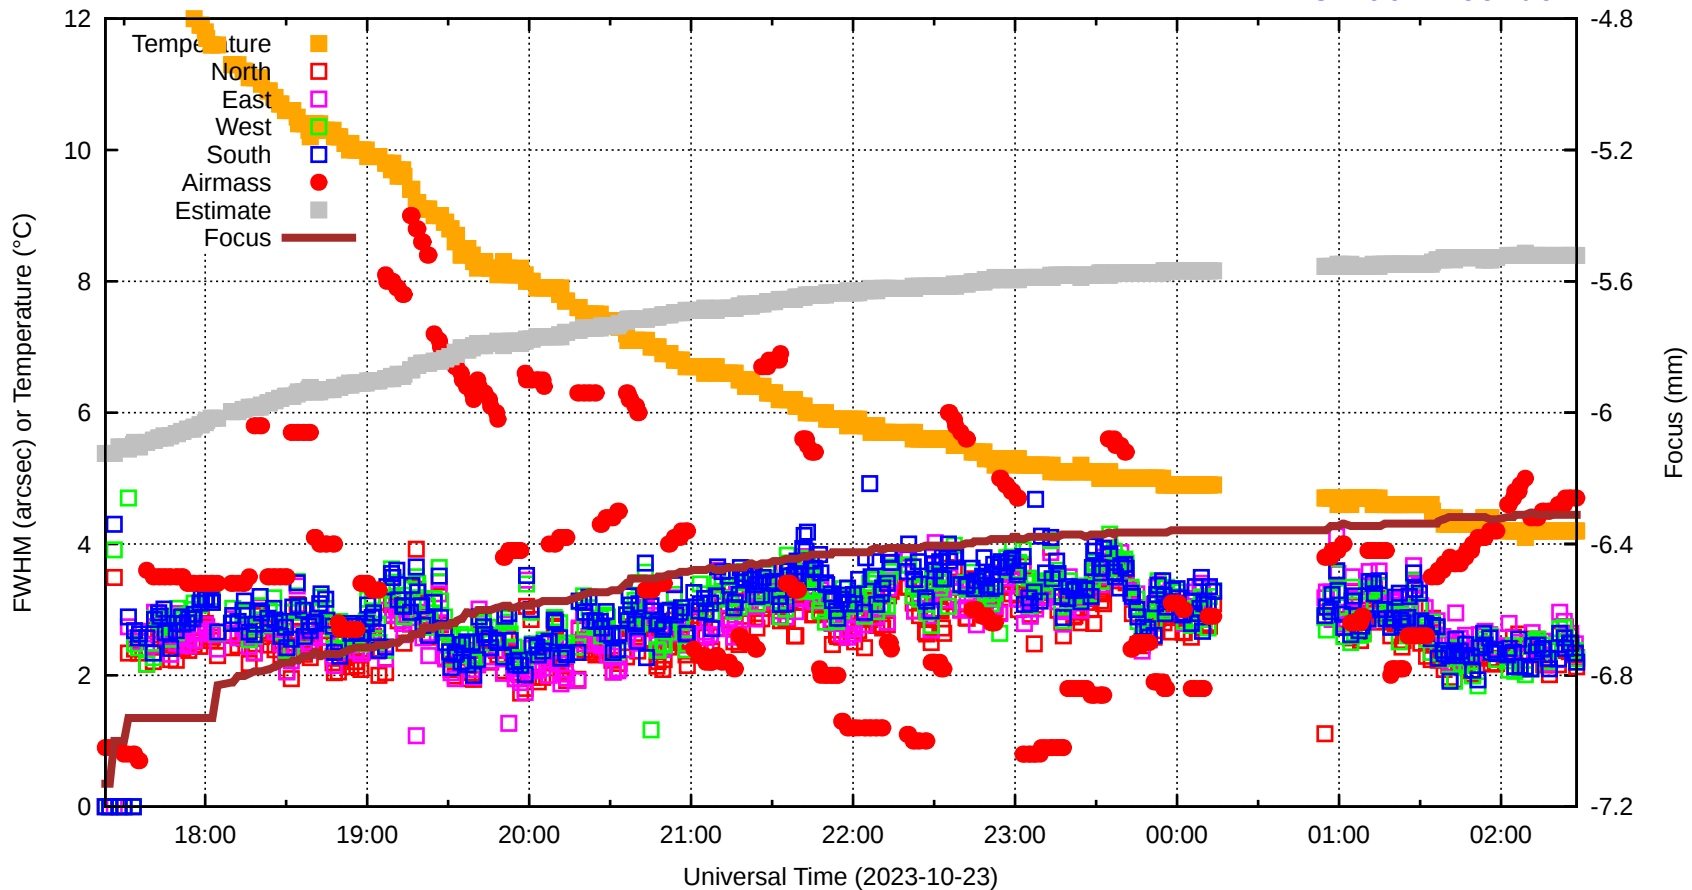

FFT (FWHM-FOCUS-TEMP) Monitoring

EST=-5.521 FOC=-6.311

sdN=0.0

fwN=0.00

sdE=0.0

20231023T172302.0001.fits

sdW=0.0

SecZ=1.09
Focus=-7.130
TiltEW=-440.4
TiltNS=-3.2