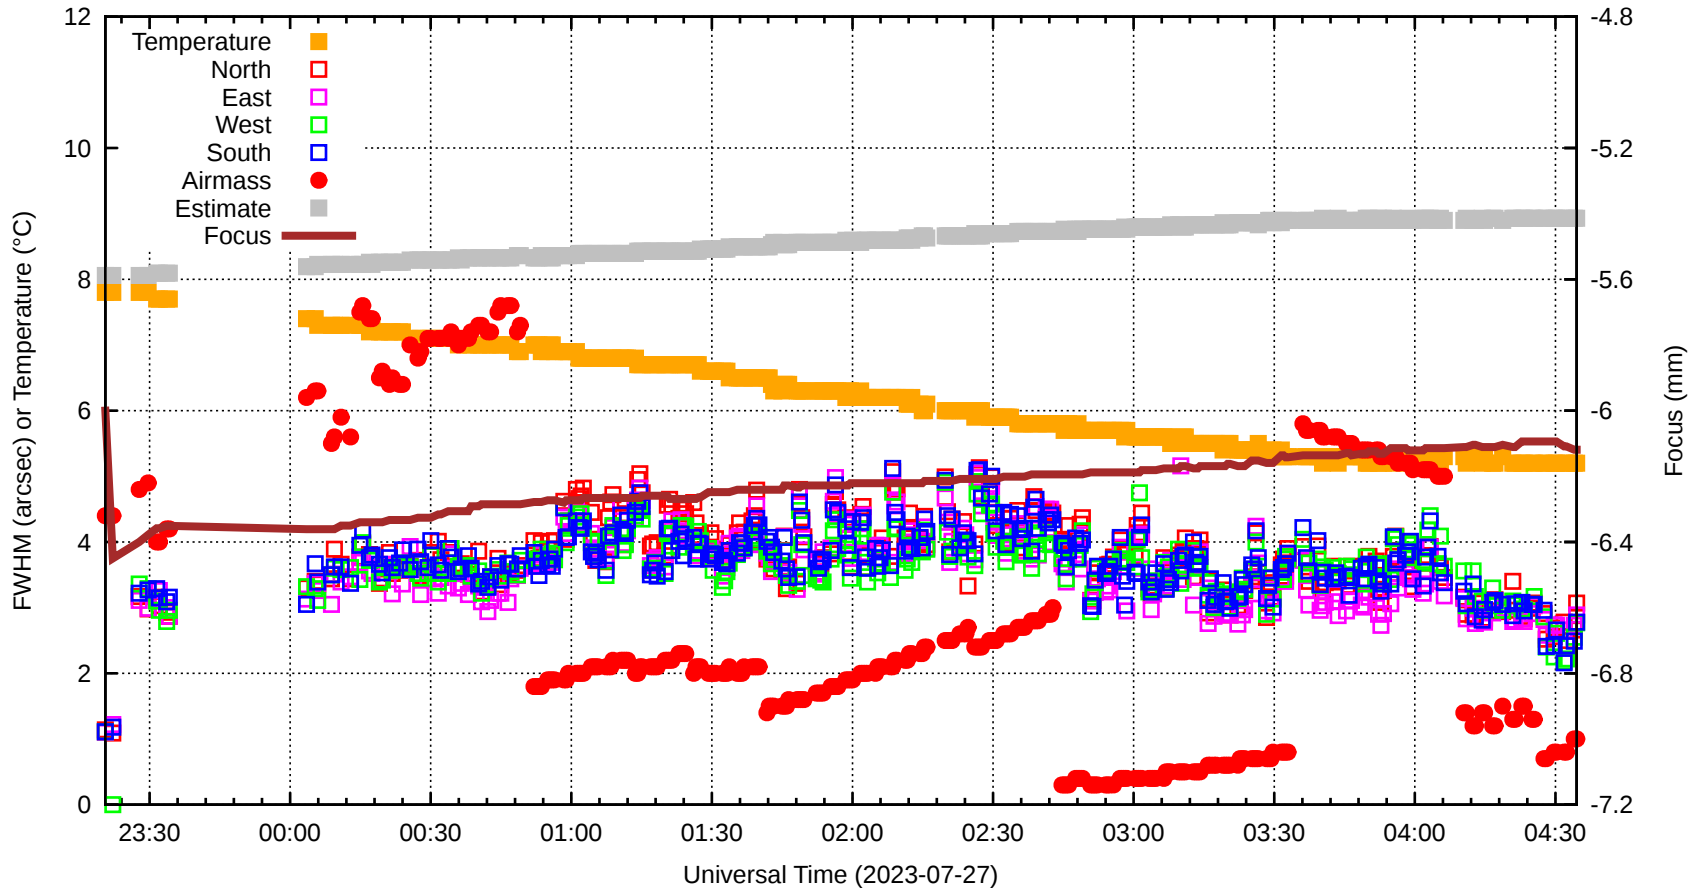

# FFT (FWHM-FOCUS-TEMP) Monitoring

EST=-5.414 FOC=-6.119

0 0 0 0 0 0 0 0 0

0 0 0 0 0 0 0 0 0

0 0 0 0 0 0 0 0 0 0

0

0

0