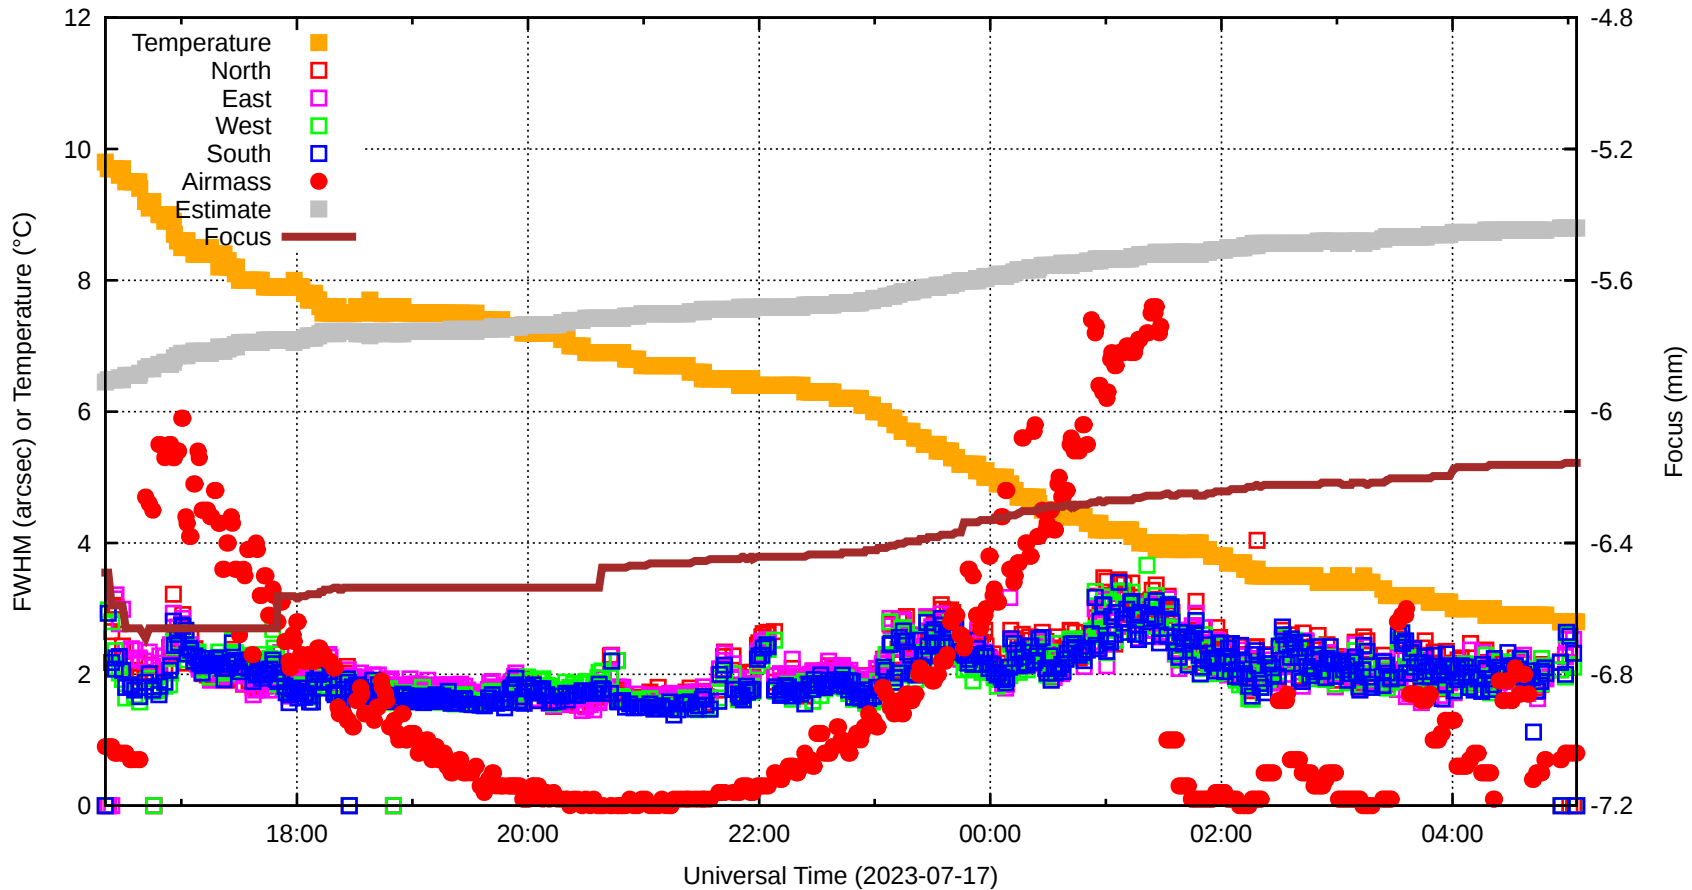

# FFT (FWHM-FOCUS-TEMP) Monitoring

EST=-5.441 FOC=-6.156

sdN=4931.0

fwN=0.00

sdE=1461.4

20230717T162033.0001.fits

sdW=235.3

SecZ=1.09  
Focus=-6.490  
TiltEW=-440.2  
TiltNS=-2.8