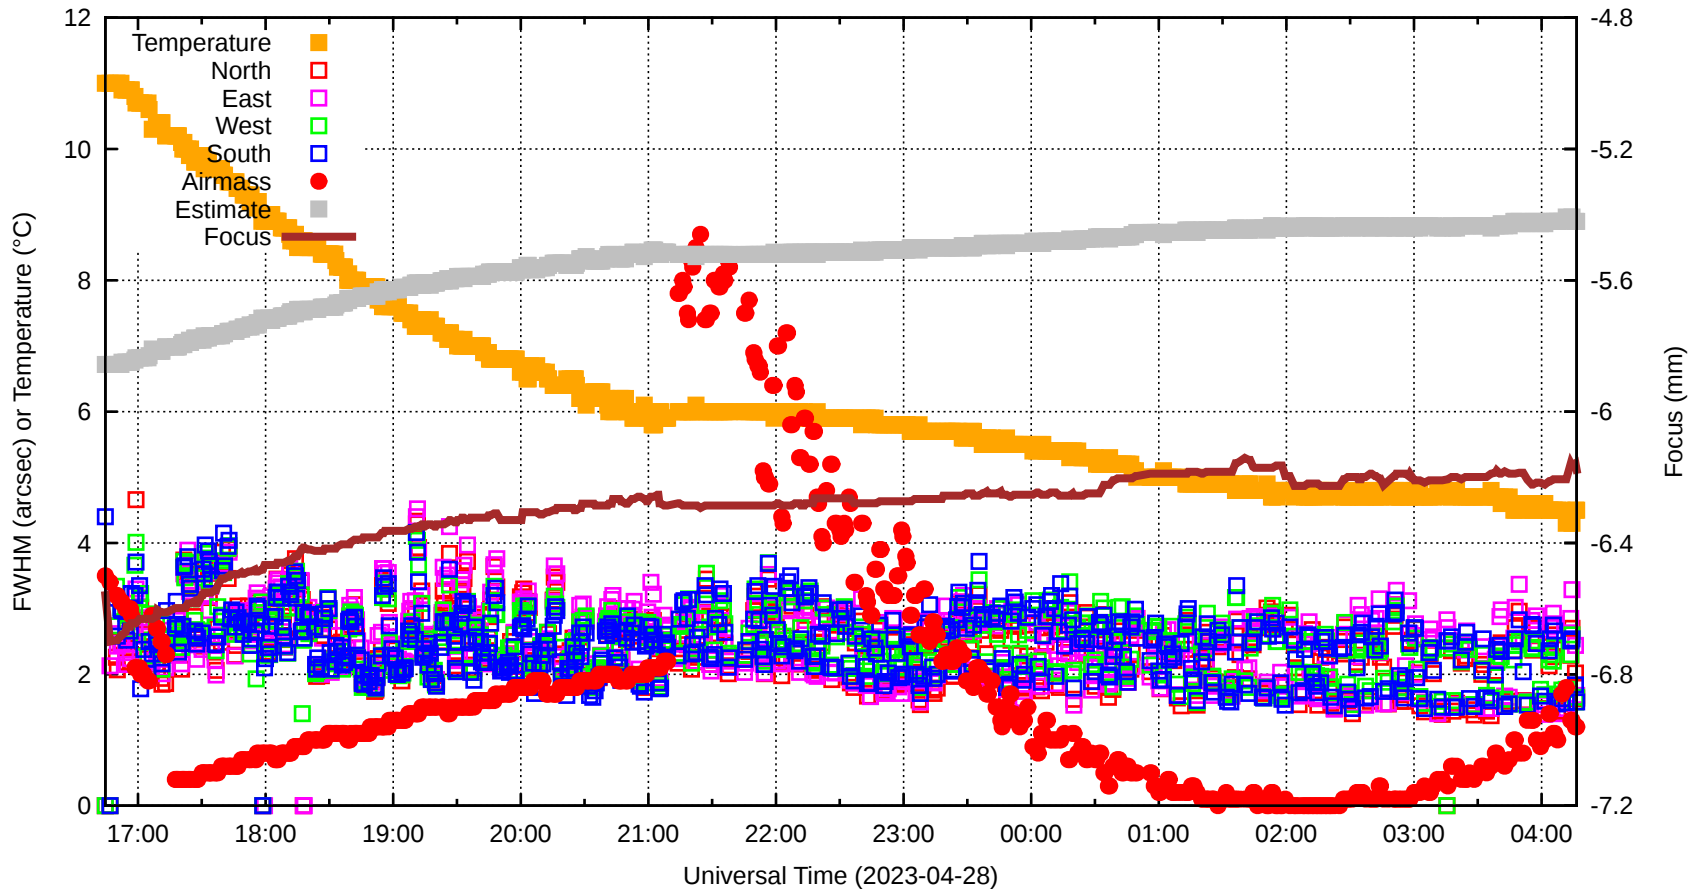

FFT (FWHM-FOCUS-TEMP) Monitoring

EST=-5.421 FOC=-6.177

sdN=658.5

fwN=0.00

sdE=585.0

20230428T164439.0001.fits

sdW=609.4

SecZ=1.35