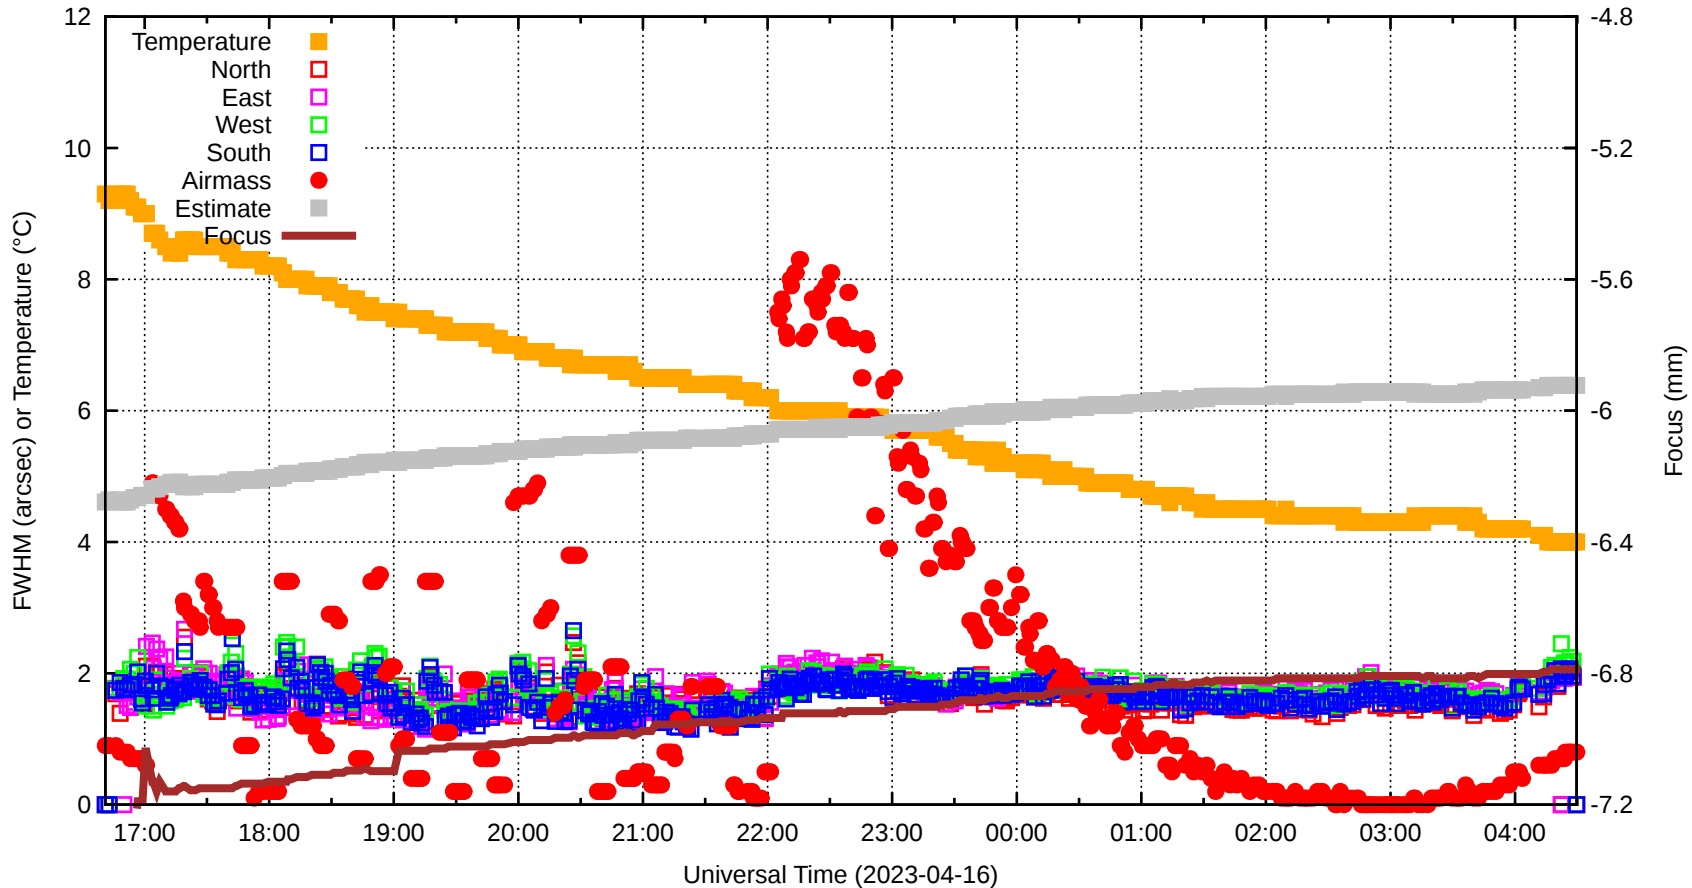

FFT (FWHM-FOCUS-TEMP) Monitoring

EST=-5.923 FOC=-6.788

sdN=843.2

fwN=0.00

sdE=811.5

20230416T164252.0001.fits

sdW=599.2

SecZ=1.09