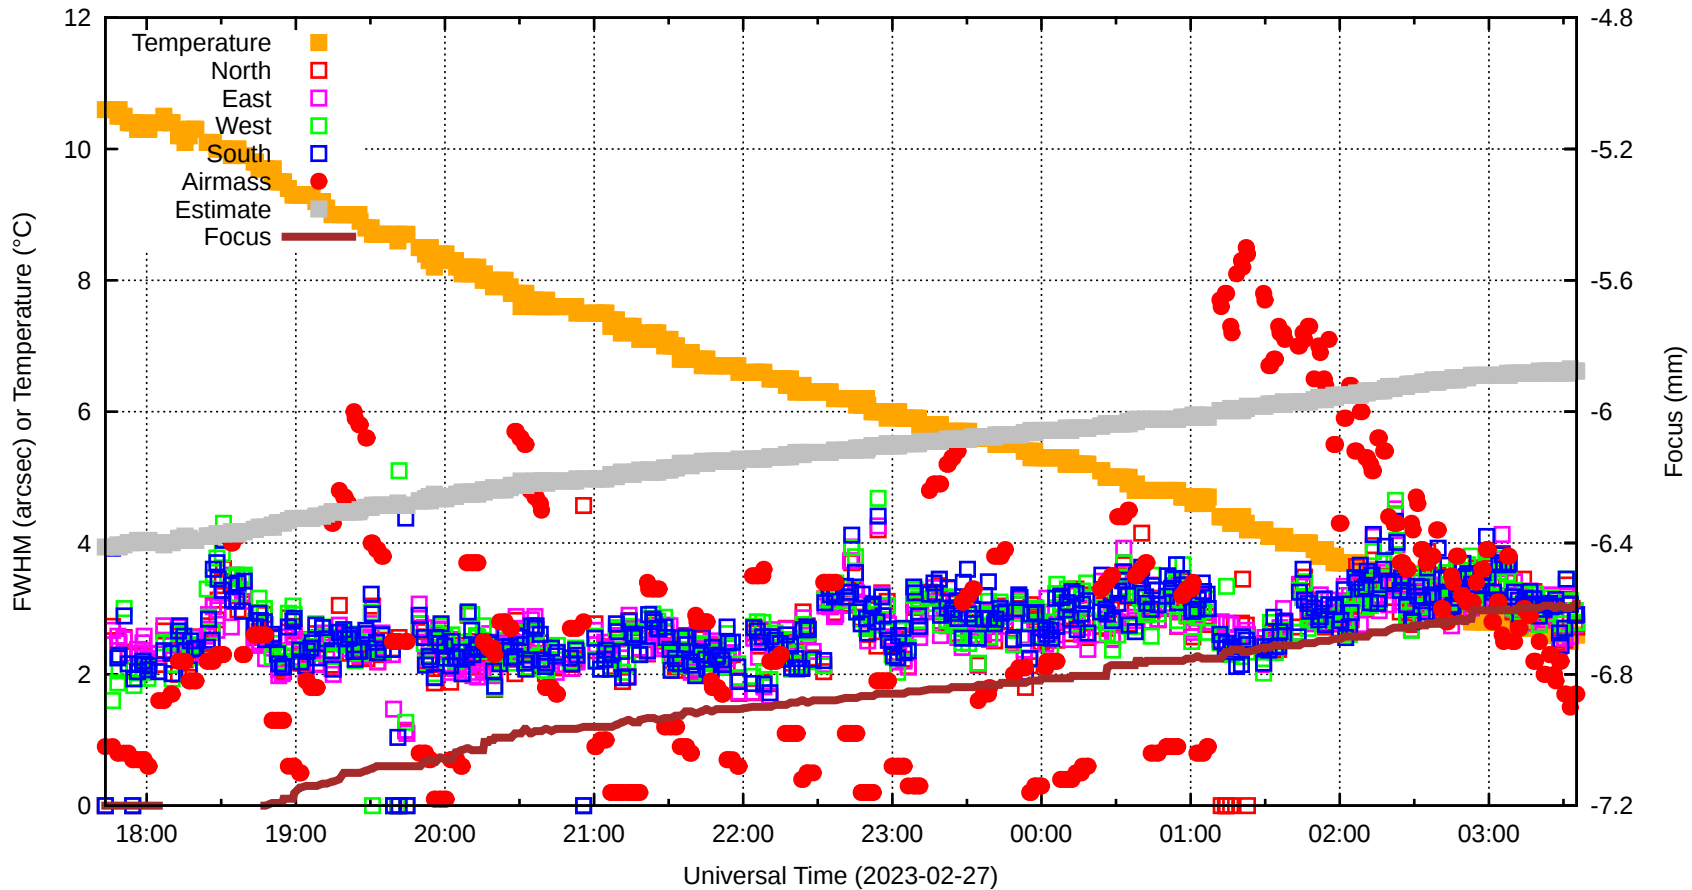

FFT (FWHM-FOCUS-TEMP) Monitoring

EST=-5.876 FOC=-6.585

sdN=0.0

fwN=0.00

sdE=0.0

20230227T174322.0001.fits

sdW=0.0

SecZ=1.09