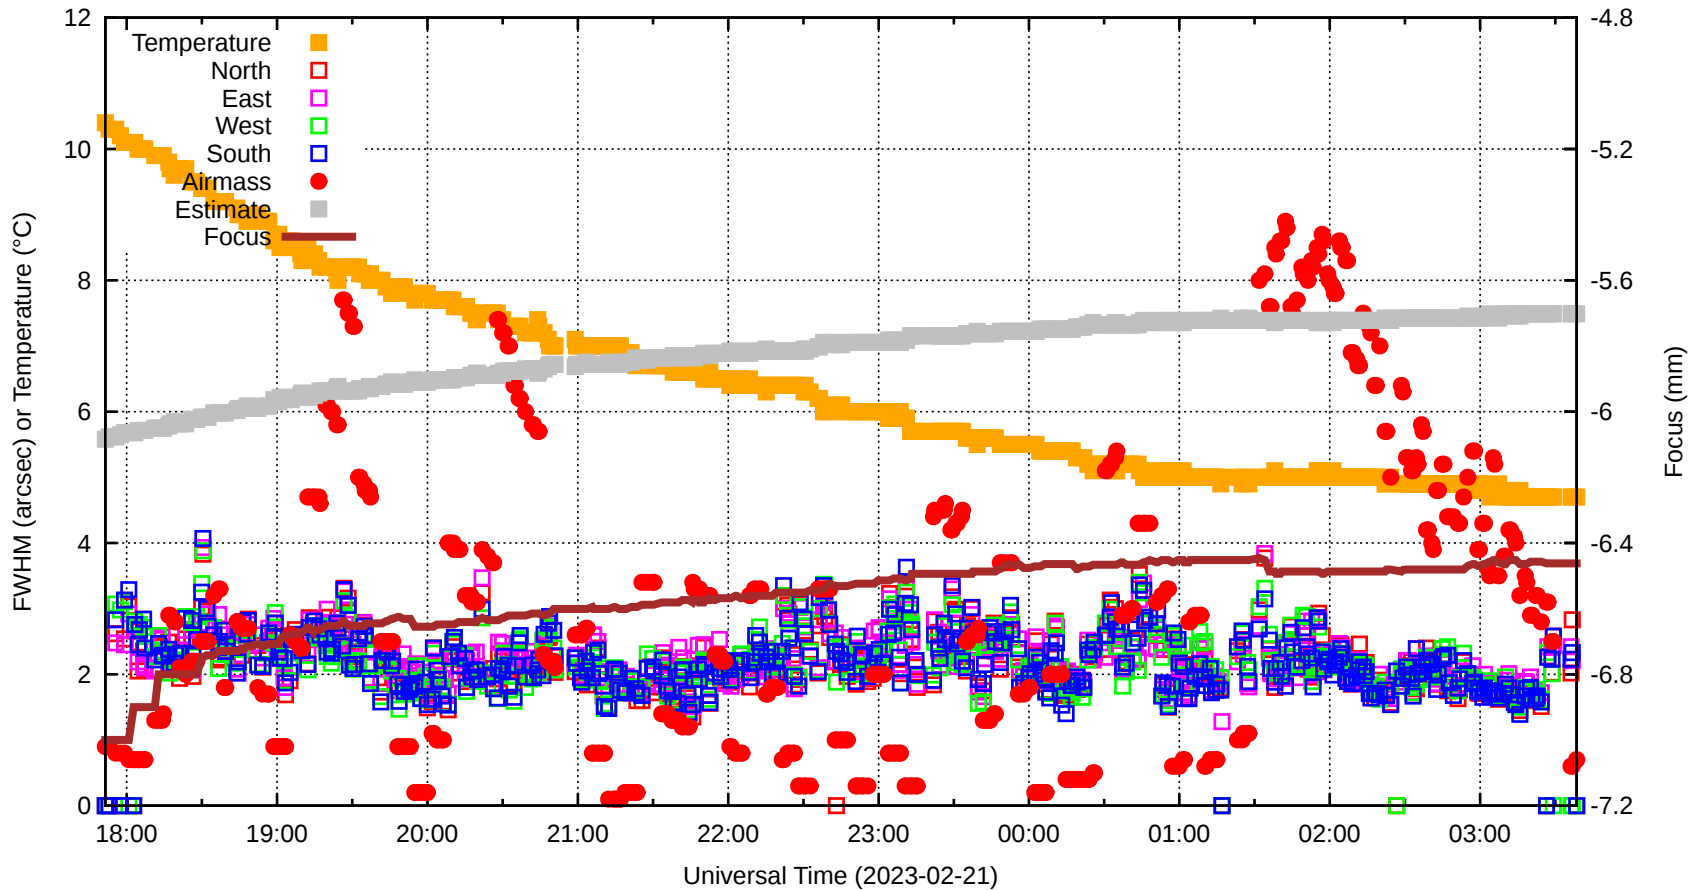

FFT (FWHM-FOCUS-TEMP) Monitoring

EST=-5.702 FOC=-6.462