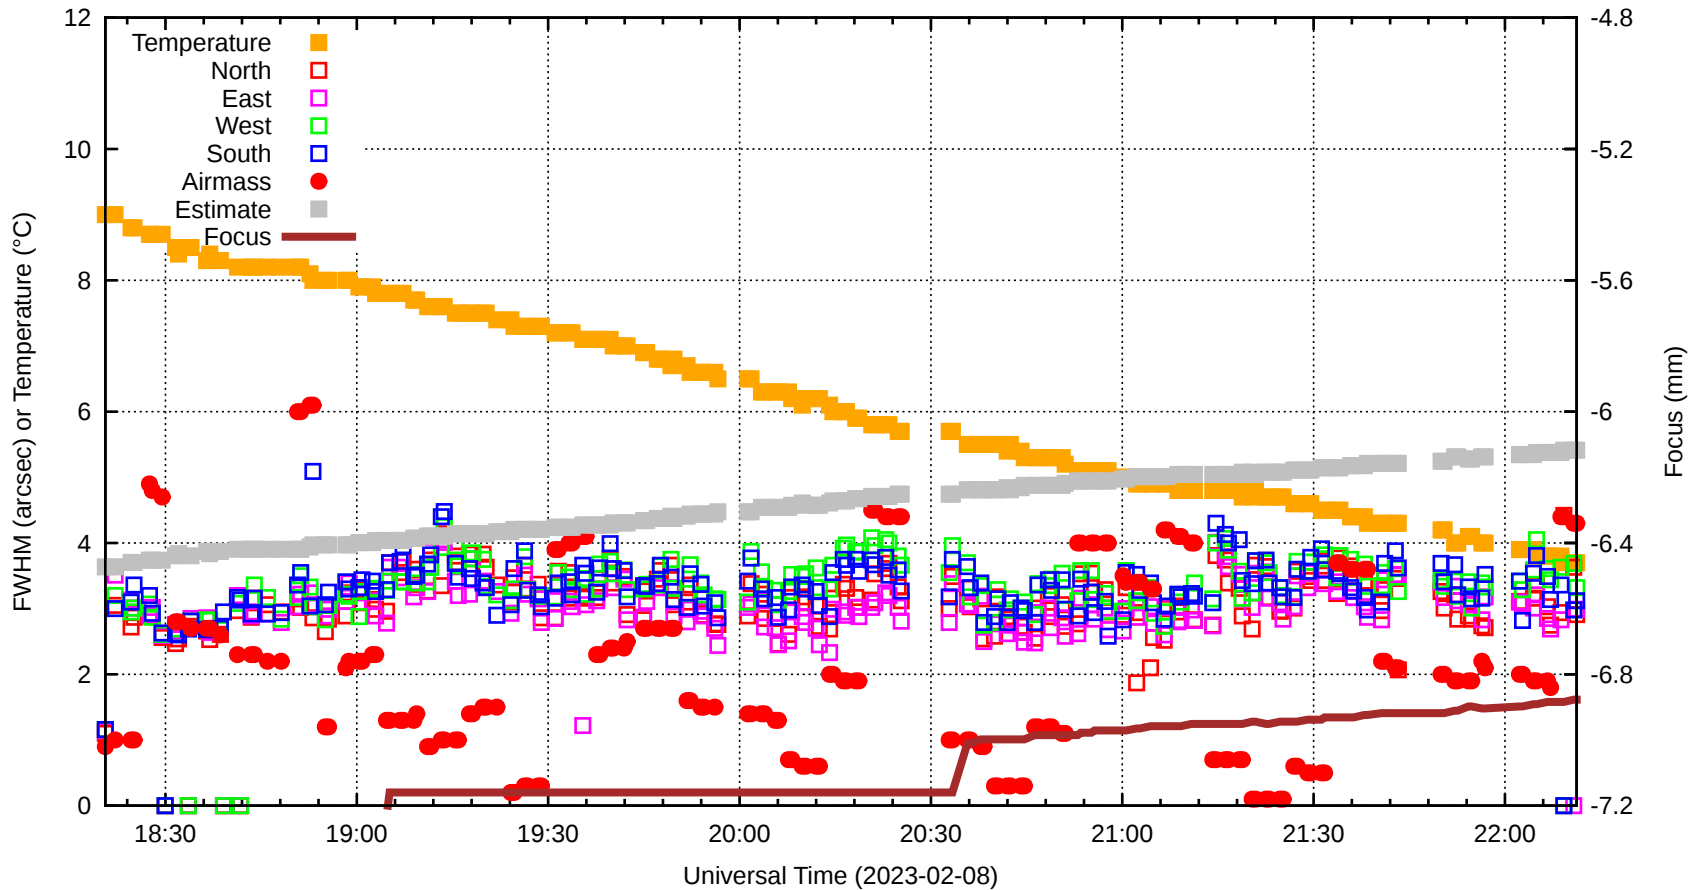

# FFT (FWHM-FOCUS-TEMP) Monitoring

EST=-6.118 FOC=-6.877

0 0 0 0 0 0 0 0 0

0

0

0

0

0