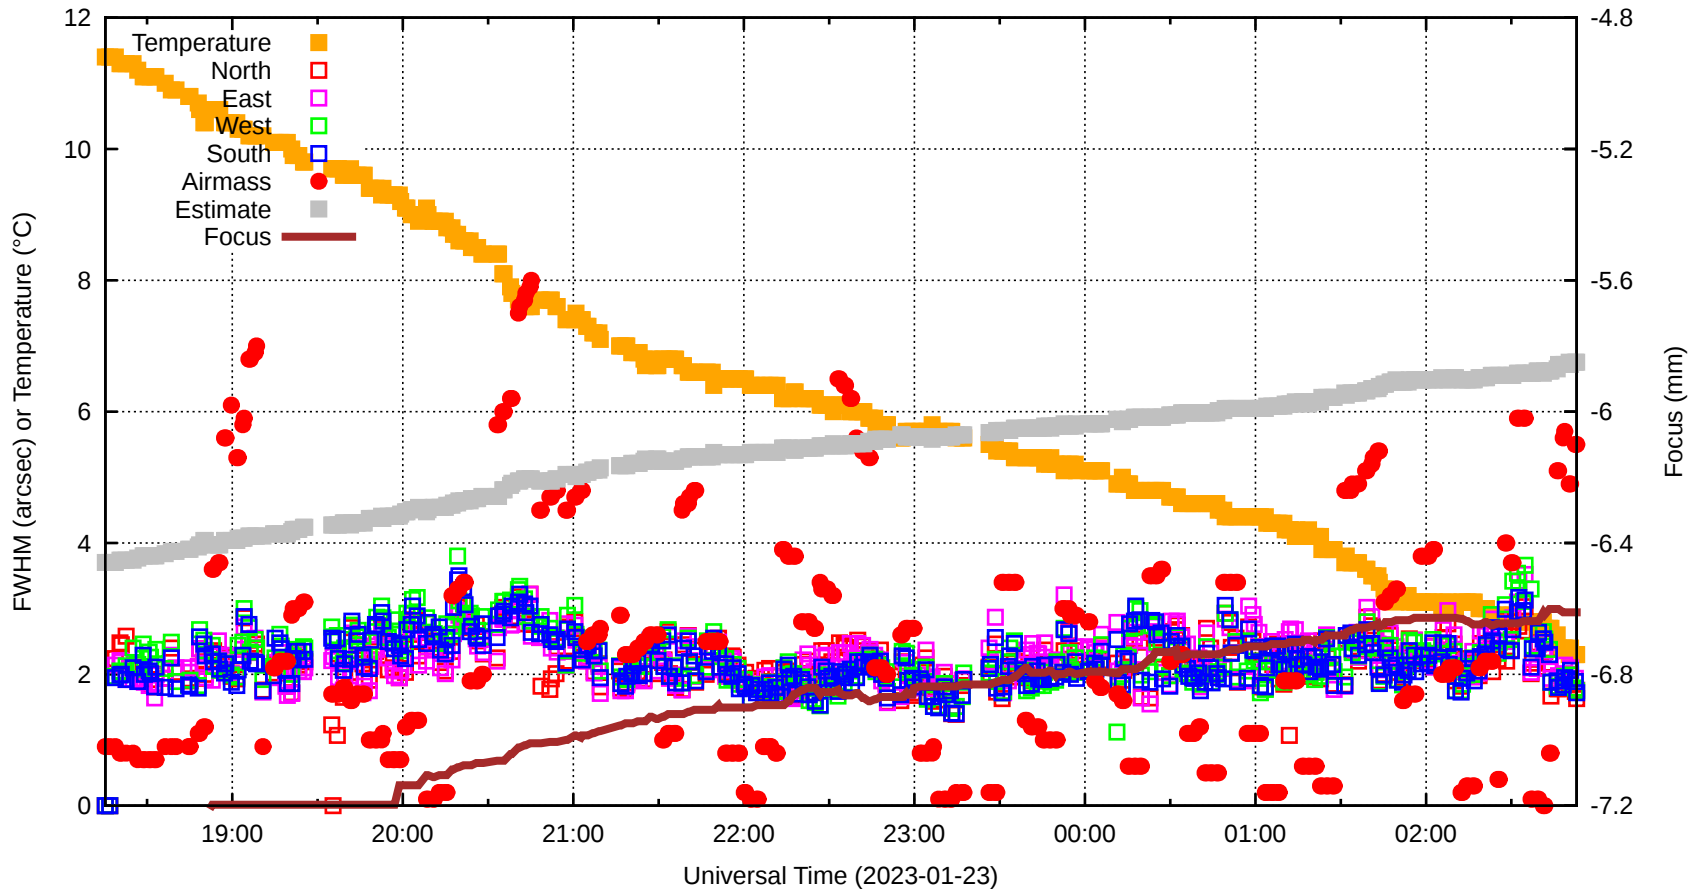

FFT (FWHM-FOCUS-TEMP) Monitoring

EST=-5.850 FOC=-6.611

sdN=0.0

fwN=0.00

sdE=0.0

20230123T181520.0001.fits

sdW=0.0

SecZ=1.09
Focus=-7.350
TiltEW=-440.4
TiltNS=-3.2