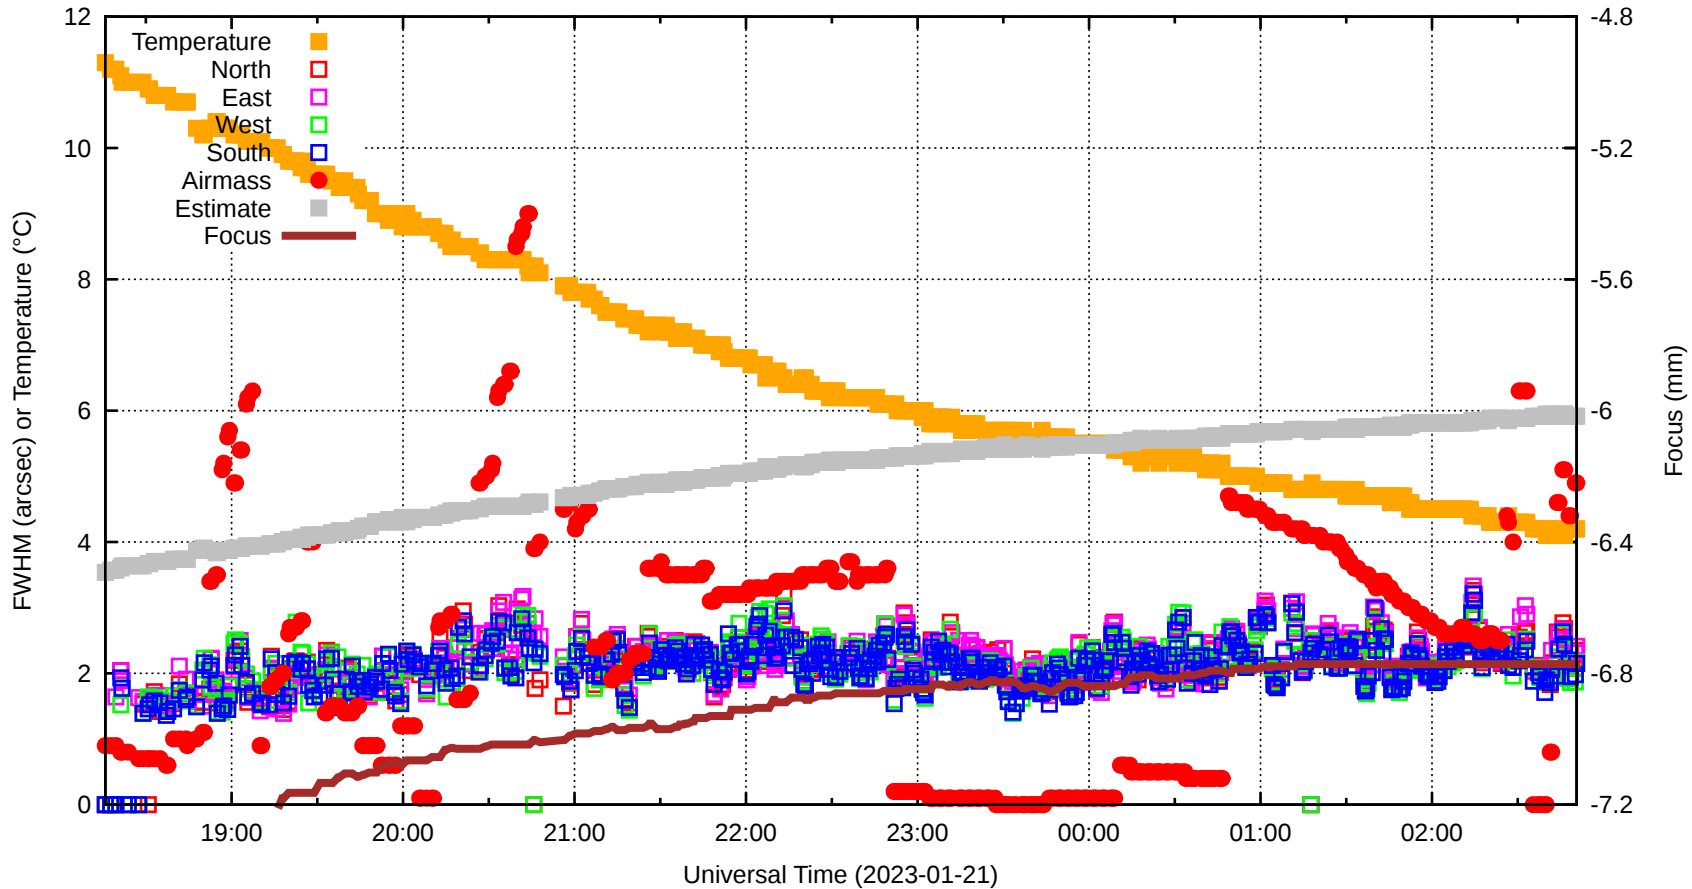

FFT (FWHM-FOCUS-TEMP) Monitoring

EST=-6.017 FOC=-6.772

sdN=0.0

fwN=0.00

sdE=0.0

20230121T181550.0001.fits

sdW=0.0

SecZ=1.09
Focus=-7.350
TiltEW=-440.4
TiltNS=-3.2