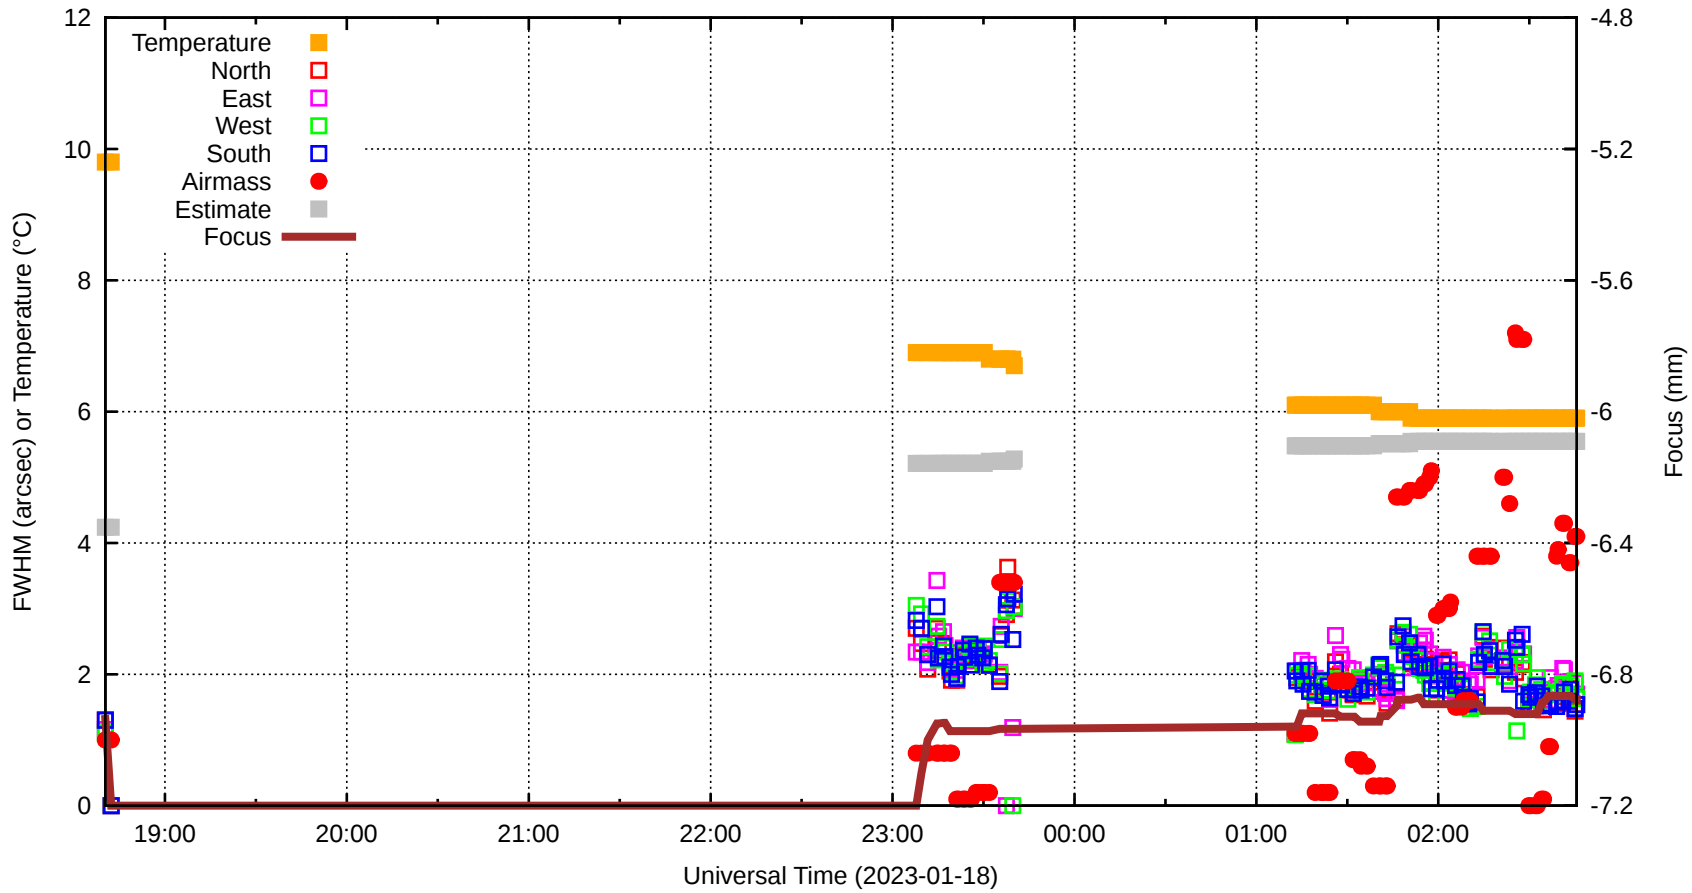

# FFT (FWHM-FOCUS-TEMP) Monitoring

EST=-6.091 FOC=-6.876

0 0 0 0 0 0 0 0 0

sdN=213.3

fwN=0.00

sdE=207.0

20230118T184216.0001.fits

sdW=152.3