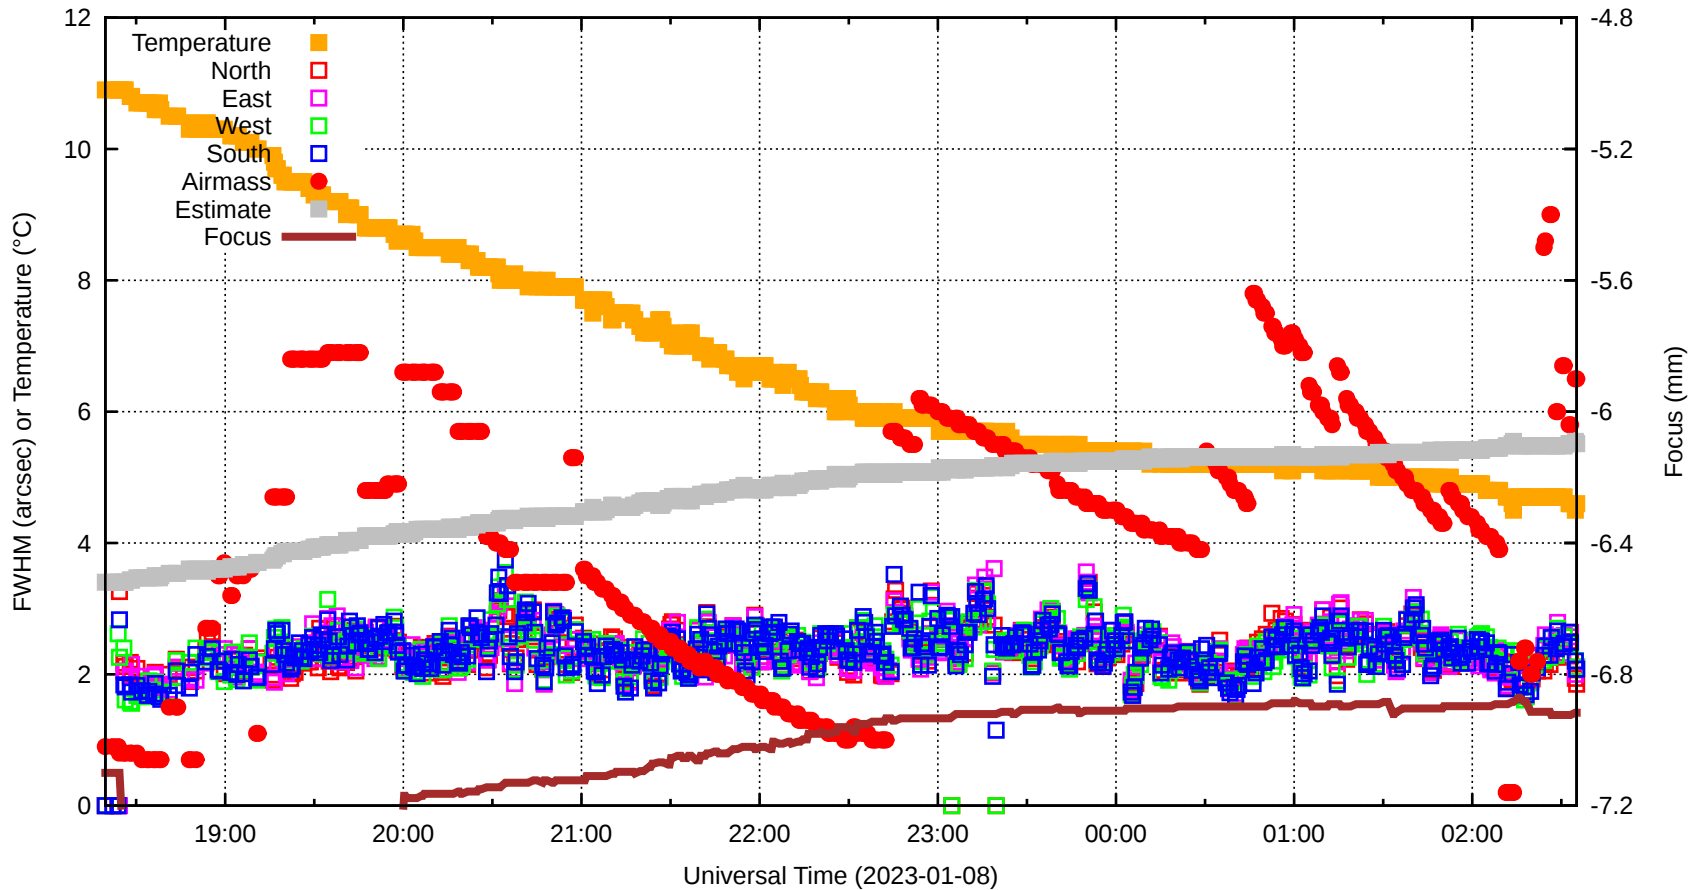

FFT (FWHM-FOCUS-TEMP) Monitoring

EST=-6.097 FOC=-6.917

sdN=0.0

fwN=0.00

sdE=0.0

20230108T181938.0001.fits

sdW=0.0

SecZ=1.09
Focus=-7.100
TiltEW=-440.4
TiltNS=-3.2