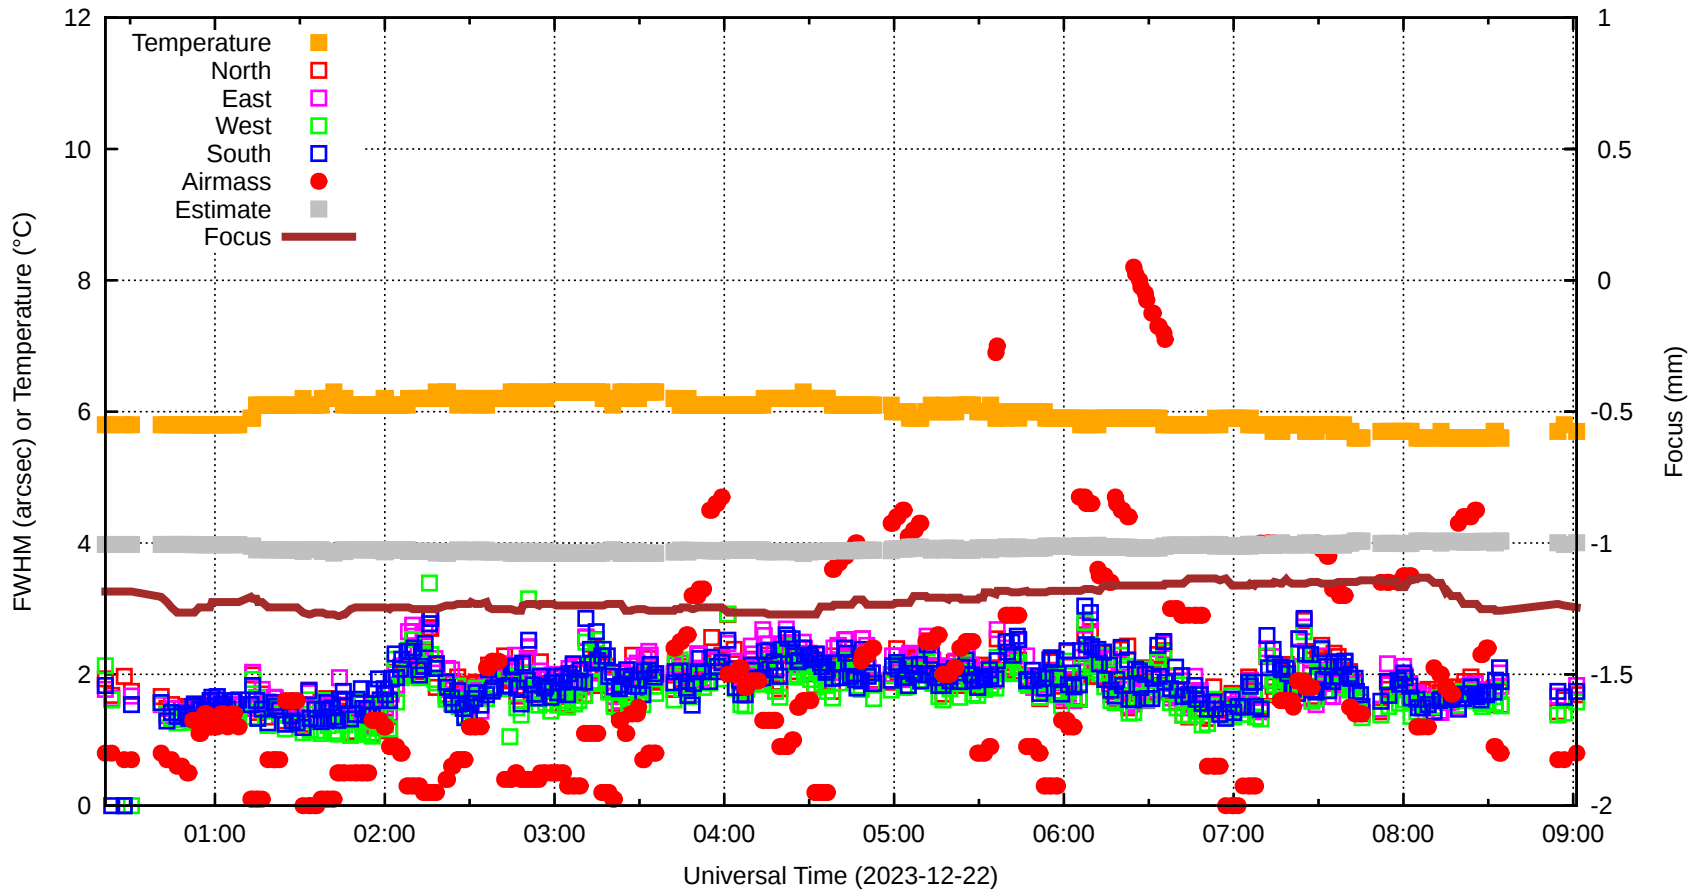

FFT (FWHM-FOCUS-TEMP) Monitoring

EST=-0.998 FOC=-1.245

0

0

0

0

0

0