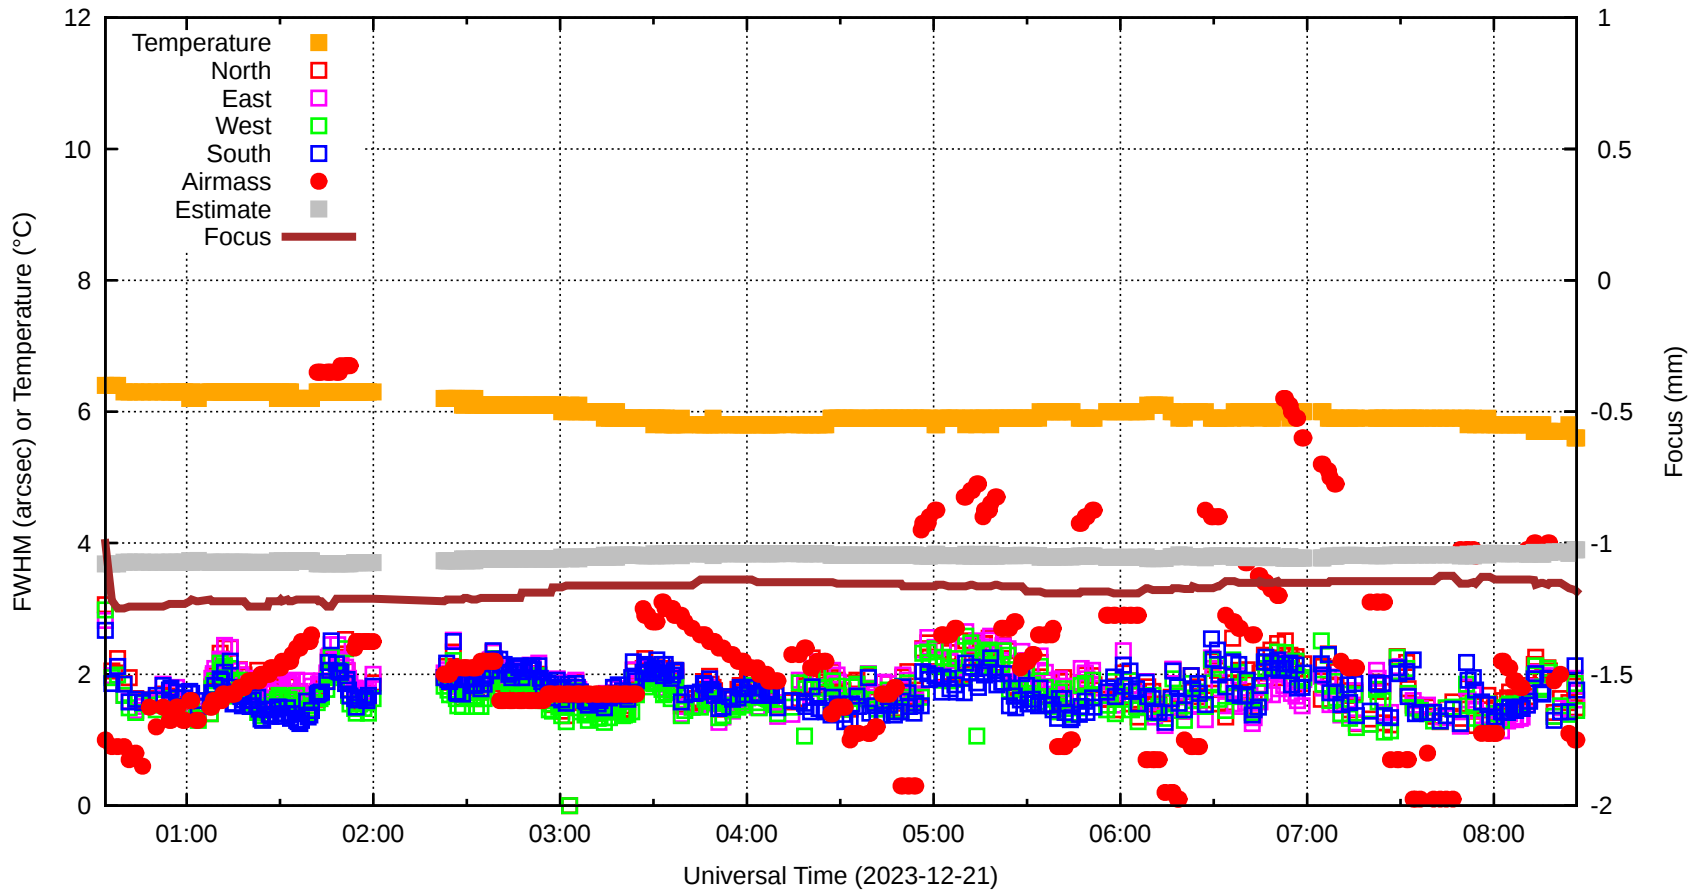

FFT (FWHM-FOCUS-TEMP) Monitoring

EST=-1.025 FOC=-1.185

0 0 0 0 0 0 0 0 0

0 0 0 0 0 0 0 0 0 0

0 0 0 0 0 0 0 0 0

0 0 0 0 0 0 0 0 0

0

0