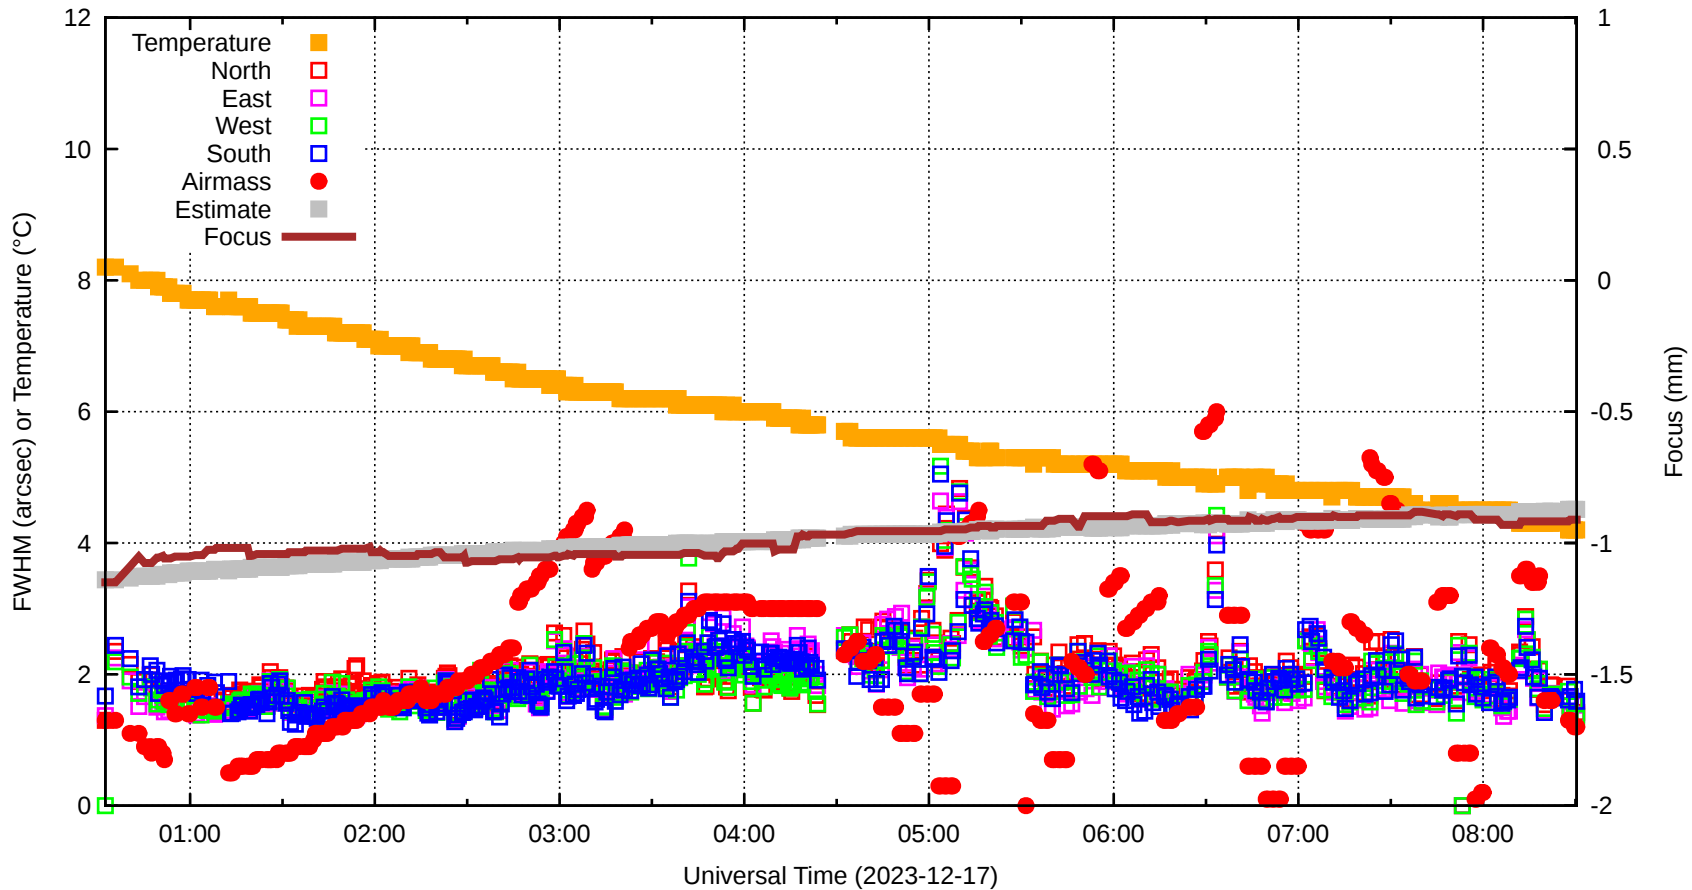

FFT (FWHM-FOCUS-TEMP) Monitoring

EST=-0.871 FOC=-0.911

0 0 0 0 0 0 0 0 0

0 0 0 0 0 0 0 0 0 0

0

0

0

0