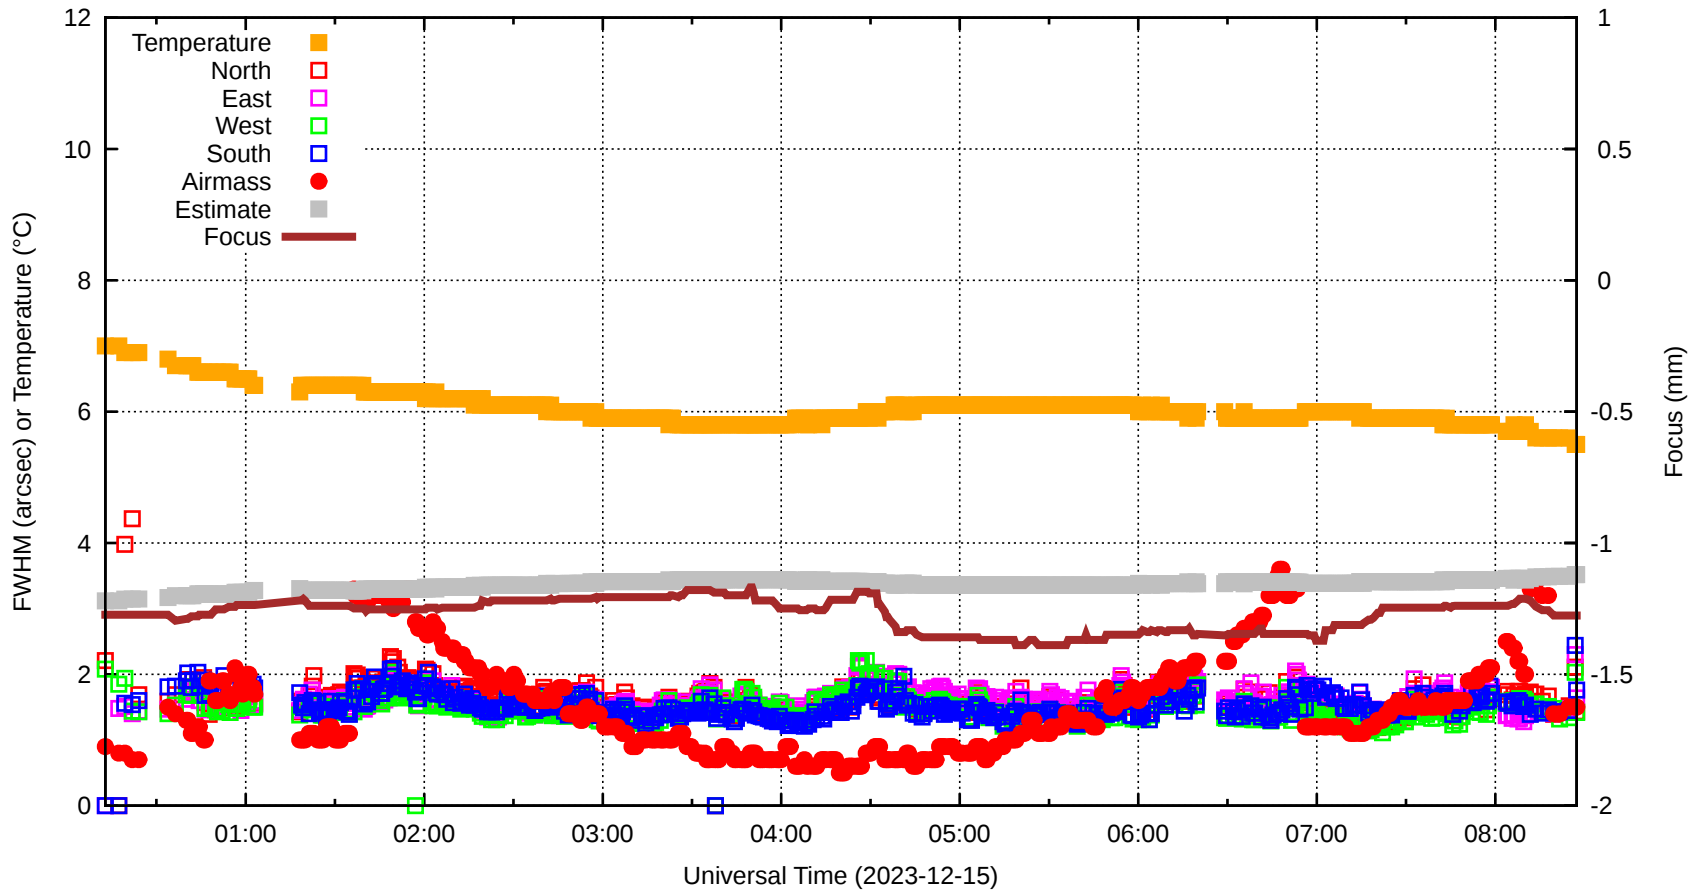

FFT (FWHM-FOCUS-TEMP) Monitoring

EST=-1.119 FOC=-1.276