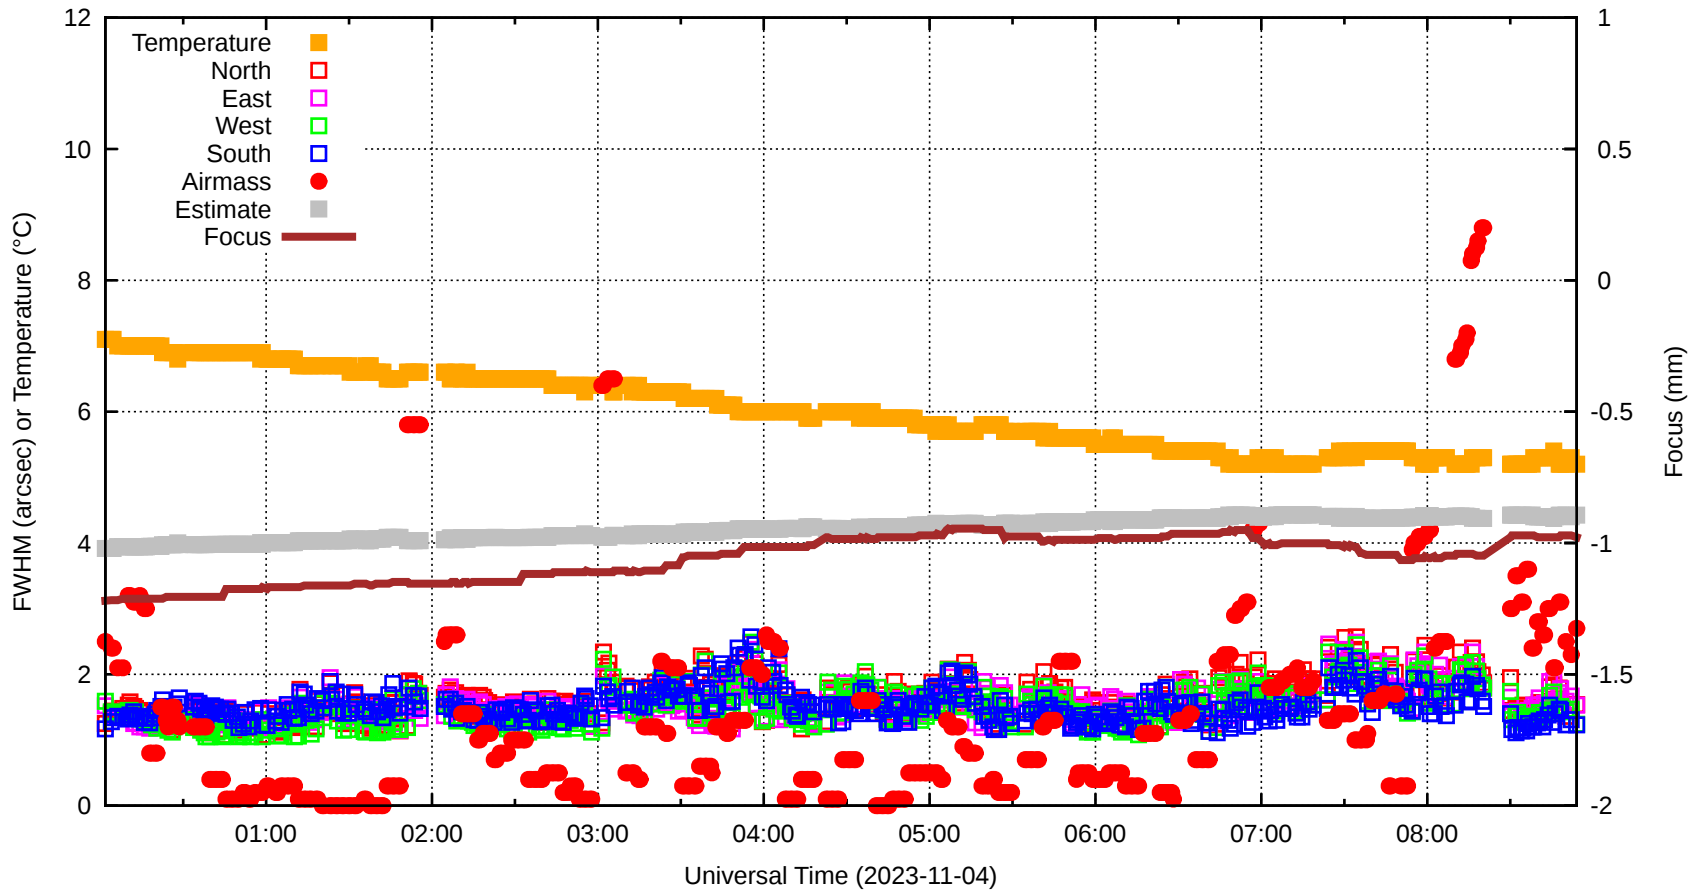

FFT (FWHM-FOCUS-TEMP) Monitoring

EST=-0.891 FOC=-0.978

0 0 0 0 0 0 0 0 0

0 0 0 0 0 0 0 0 0

0 0 0 0 0 0 0 0 0

0

0

0