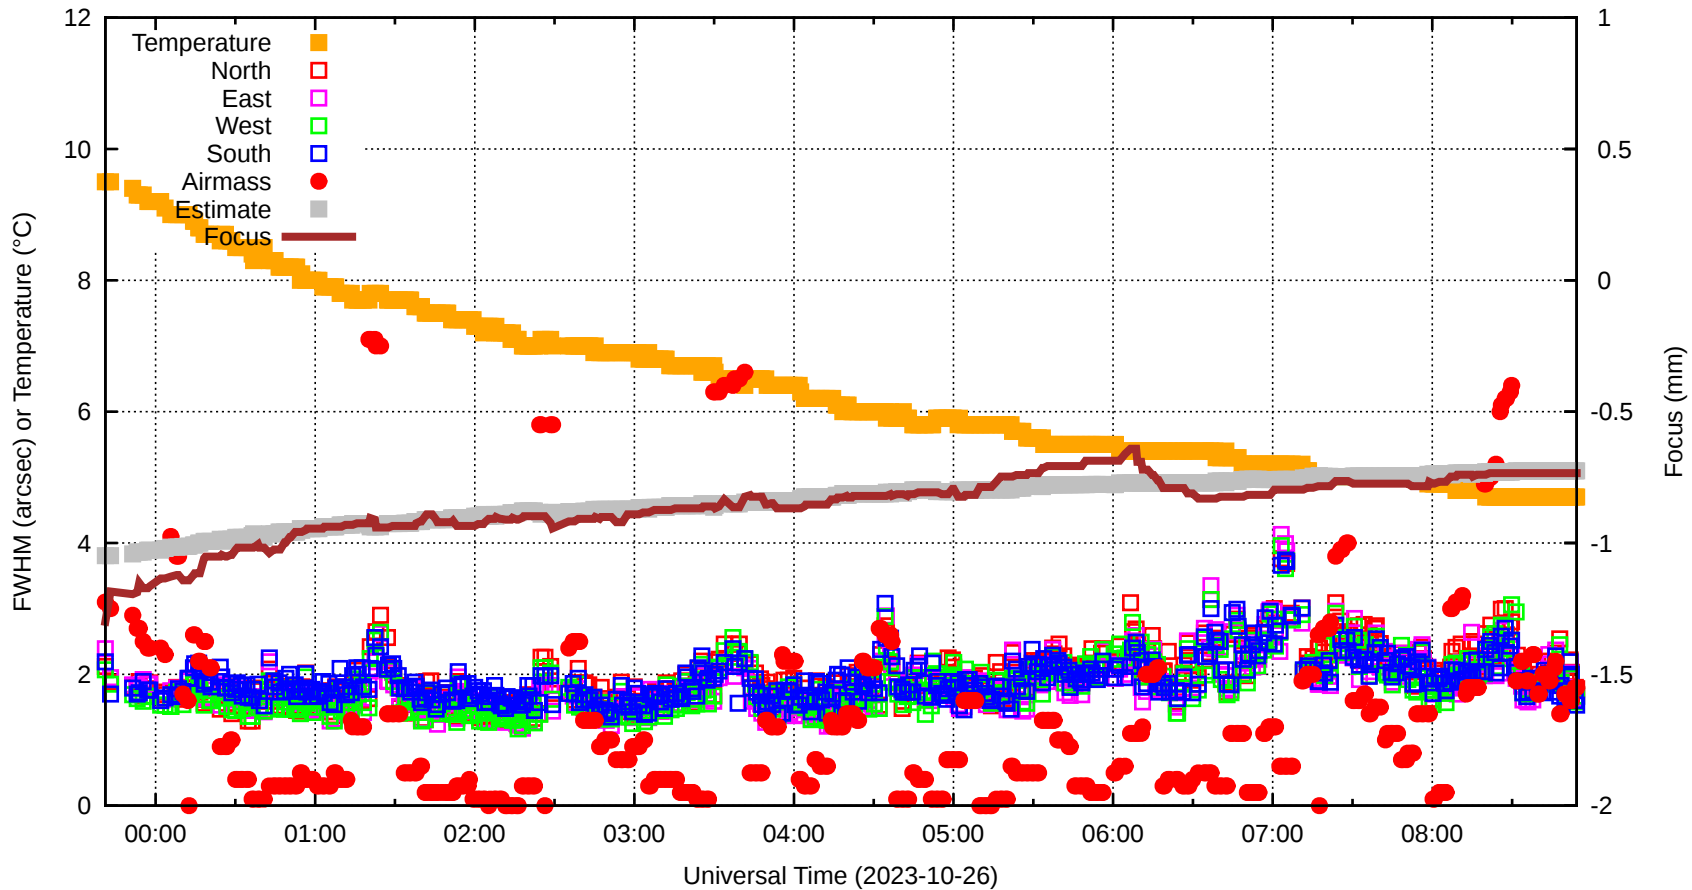

# FFT (FWHM-FOCUS-TEMP) Monitoring

EST=-0.724 FOC=-0.734

0

0

0

0

0

0