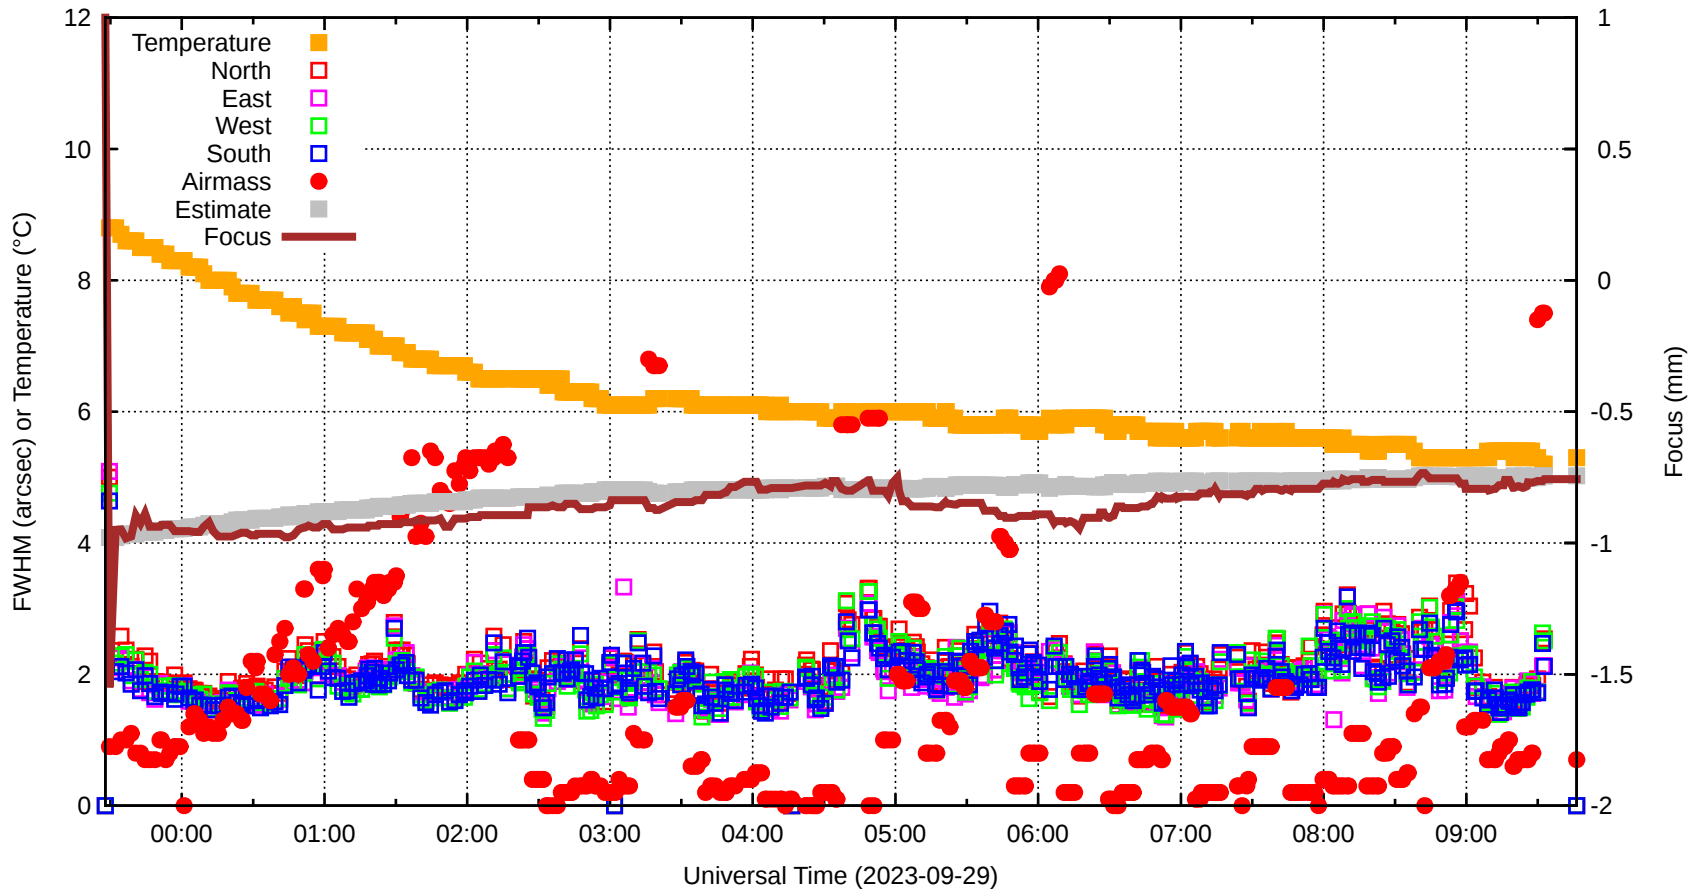

FFT (FWHM-FOCUS-TEMP) Monitoring

EST=-0.744 FOC=-0.757

sdN=0.0

fwN=0.00

sdE=0.0

20230928T232752.0001.fits

sdW=0.0

SecZ= ___