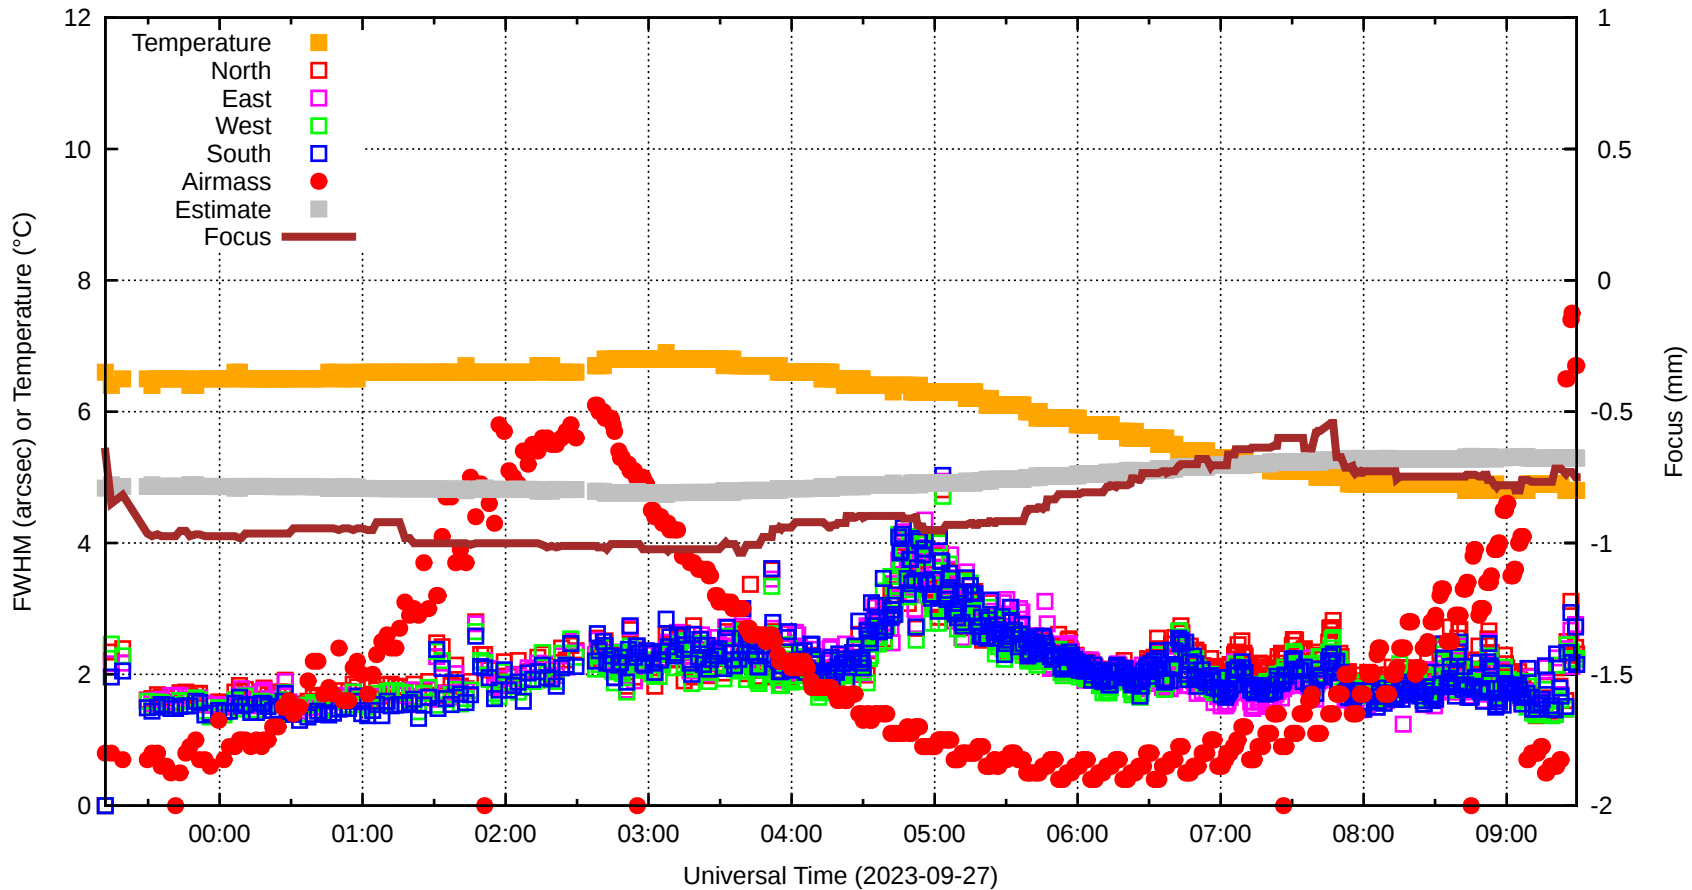

FFT (FWHM-FOCUS-TEMP) Monitoring

EST=-0.670 FOC=-0.750