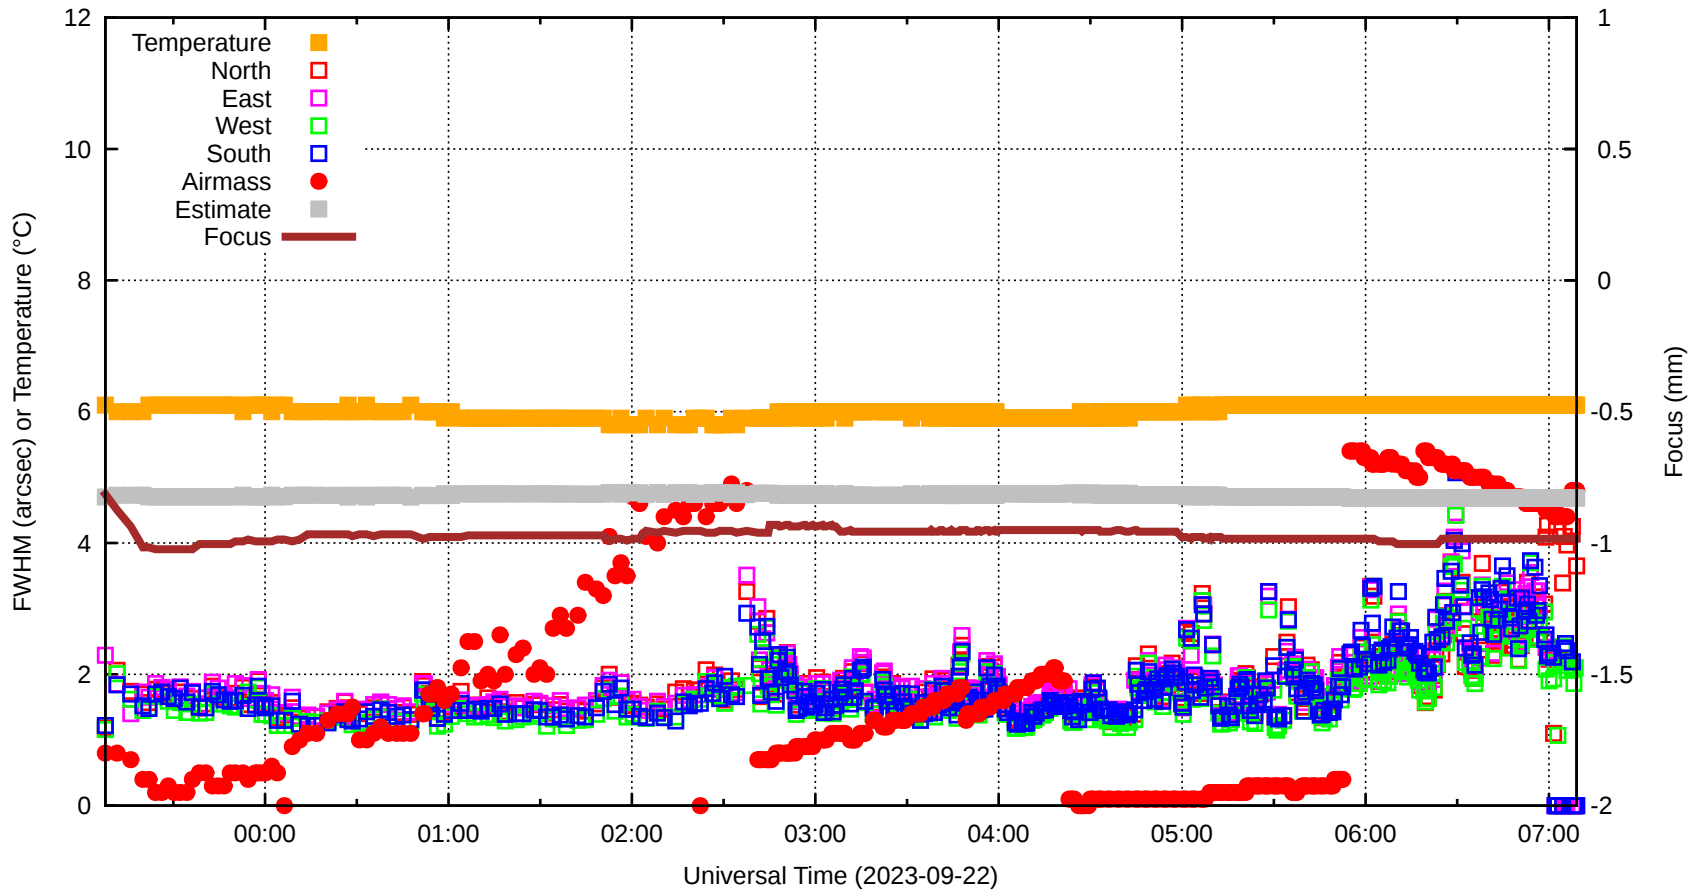

# FFT (FWHM-FOCUS-TEMP) Monitoring

EST=-0.824 FOC=-0.984

0

0

0

0

0

0