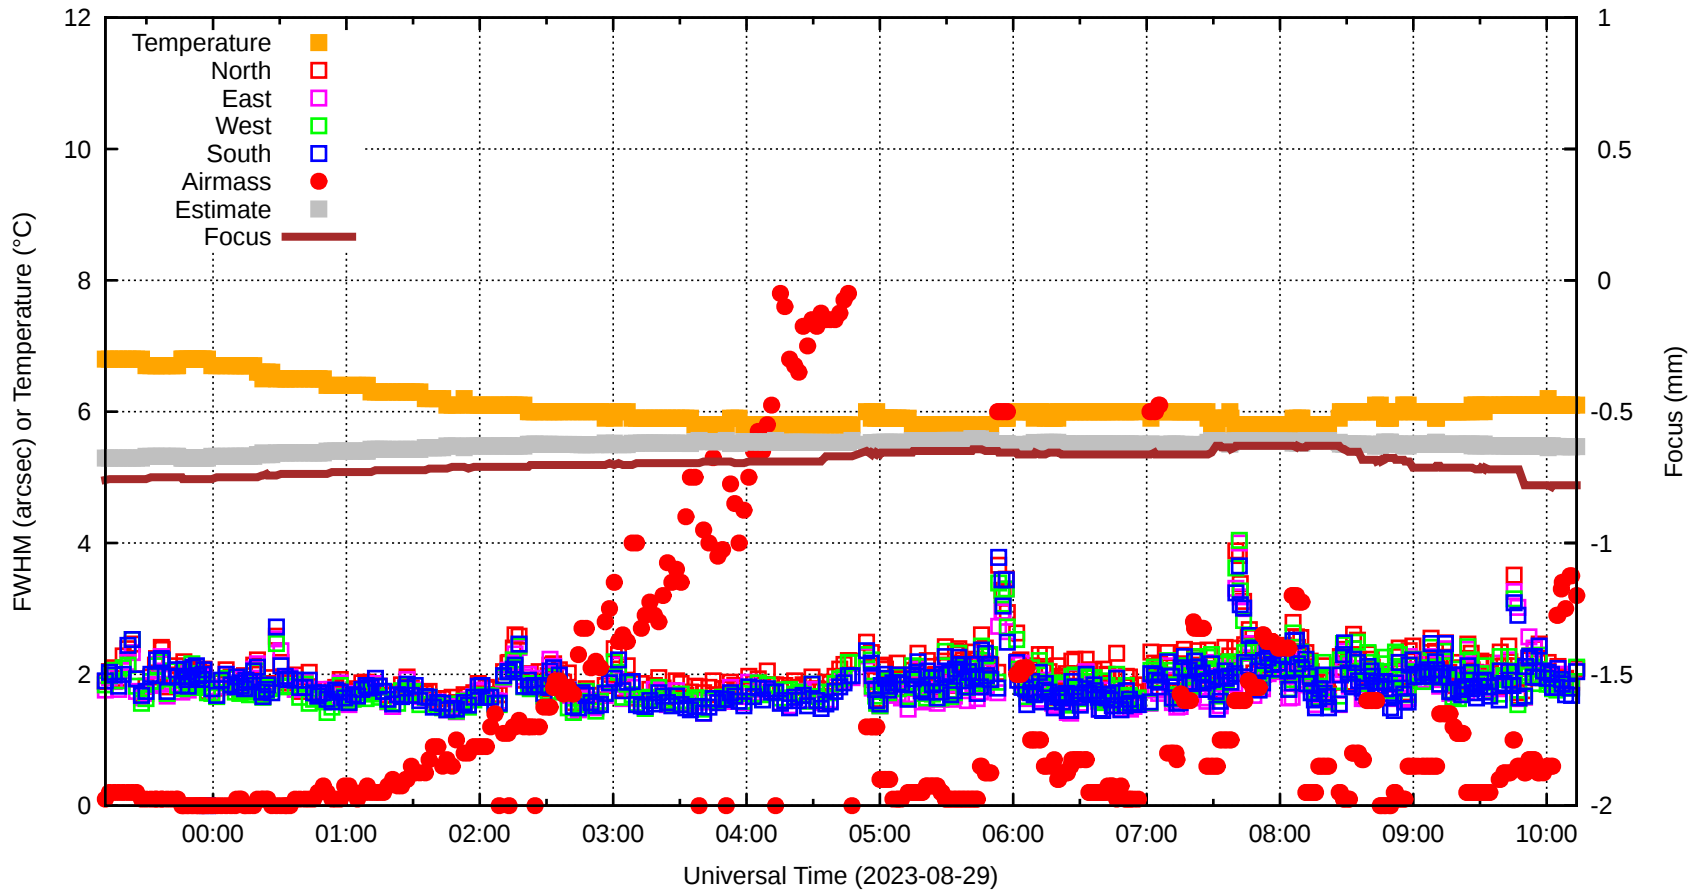

FFT (FWHM-FOCUS-TEMP) Monitoring

EST=-0.630 FOC=-0.780

0 0 0 0 0 0 0 0 0

0 0 0 0 0 0 0 0 0

0 0 0 0 0 0 0 0 0

0 0 0 0 0 0 0 0 0

0 0 0 0 0 0 0 0 0

0 0 0 0 0 0 0 0 0