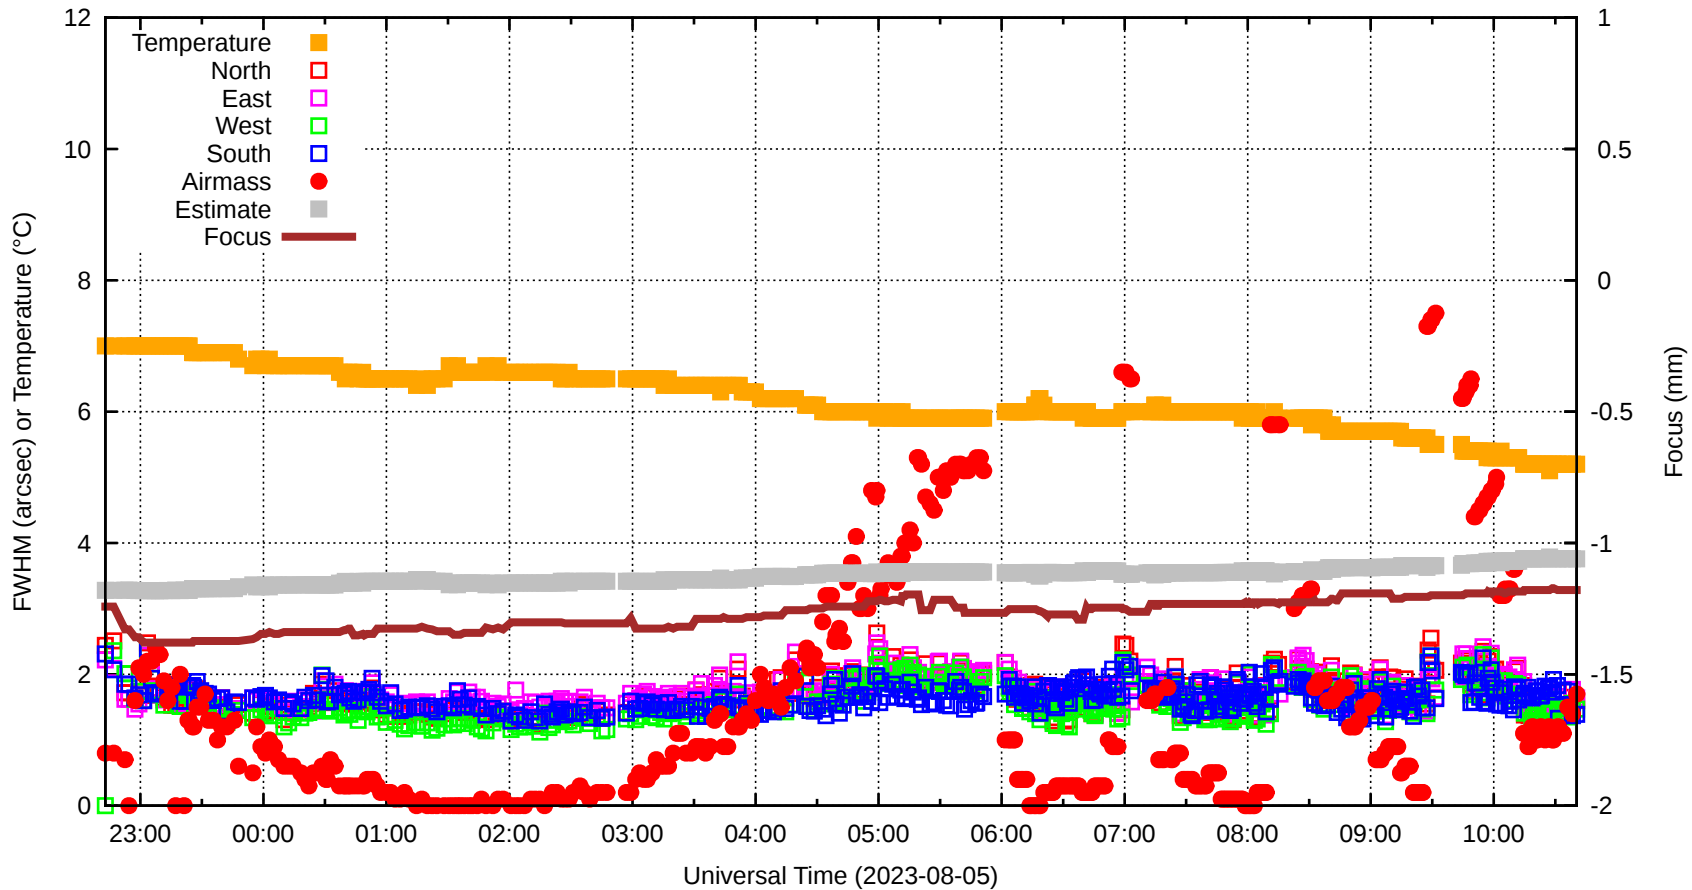

FFT (FWHM-FOCUS-TEMP) Monitoring

EST=-1.059 FOC=-1.179

0 0 0 0 0 0 0 0 0

0 0 0 0 0 0 0 0 0

0 0 0 0 0 0 0 0 0

0 0 0 0 0 0 0 0 0

0 0 0 0 0 0 0 0 0

0 0 0 0 0 0 0 0 0