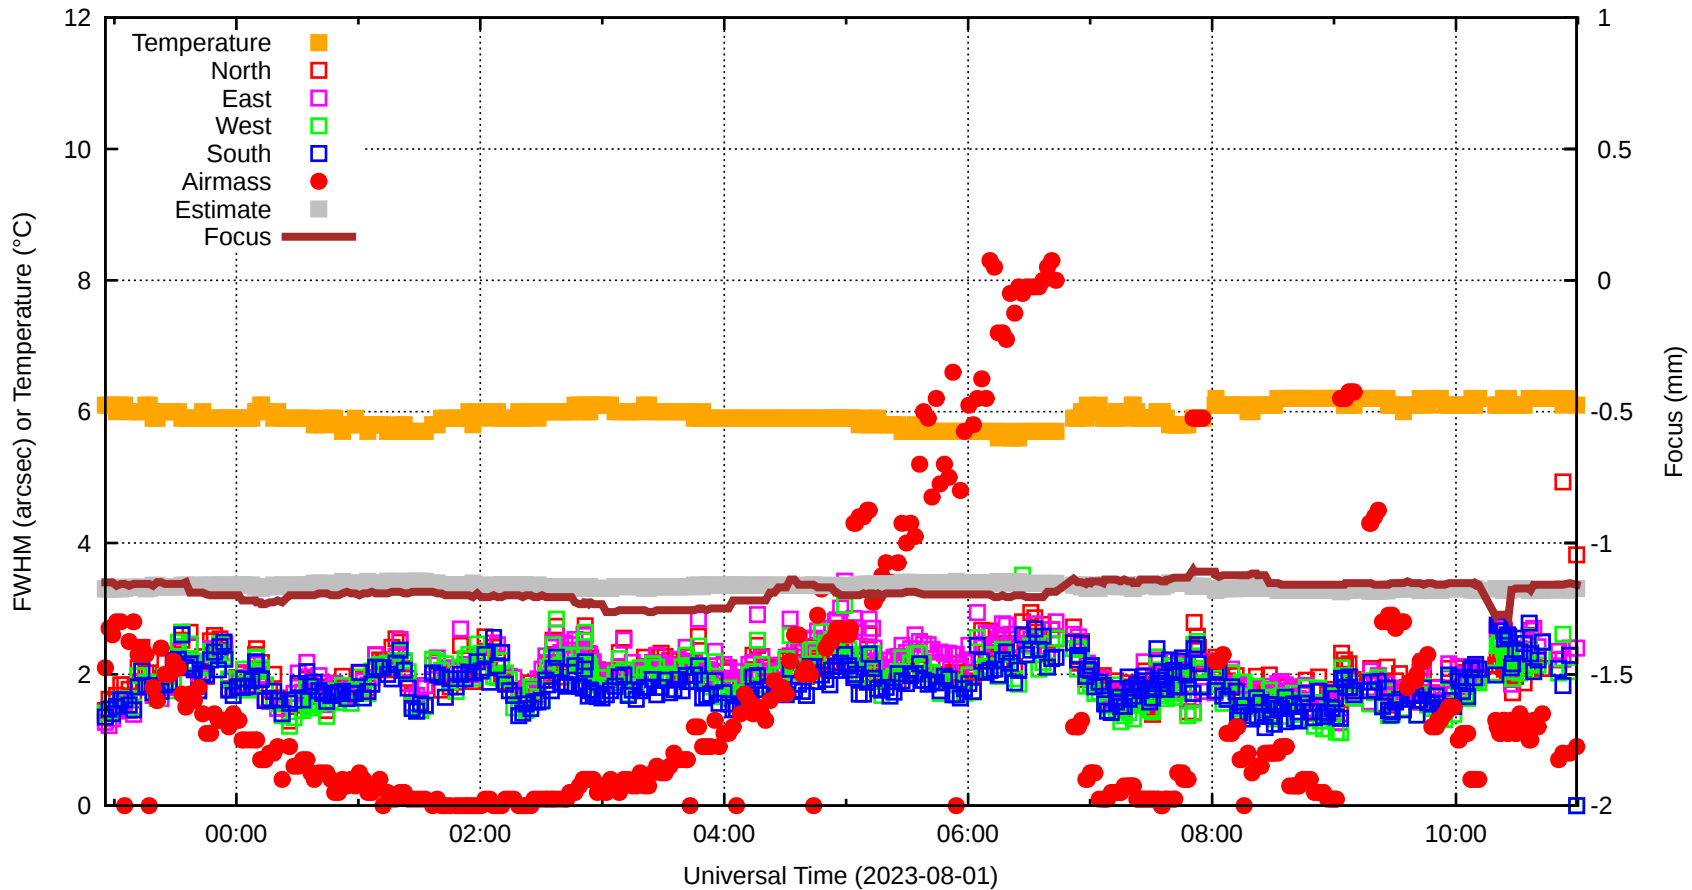

FFT (FWHM-FOCUS-TEMP) Monitoring

EST=-1.173 FOC=-1.159

0 0 0 0 0 0 0 0 0

0 0 0 0 0 0 0 0 0

0 0 0 0 0 0 0 0 0

0 0 0 0 0 0 0 0 0

0 0 0 0 0 0 0 0 0

0 0 0 0 0 0 0 0 0