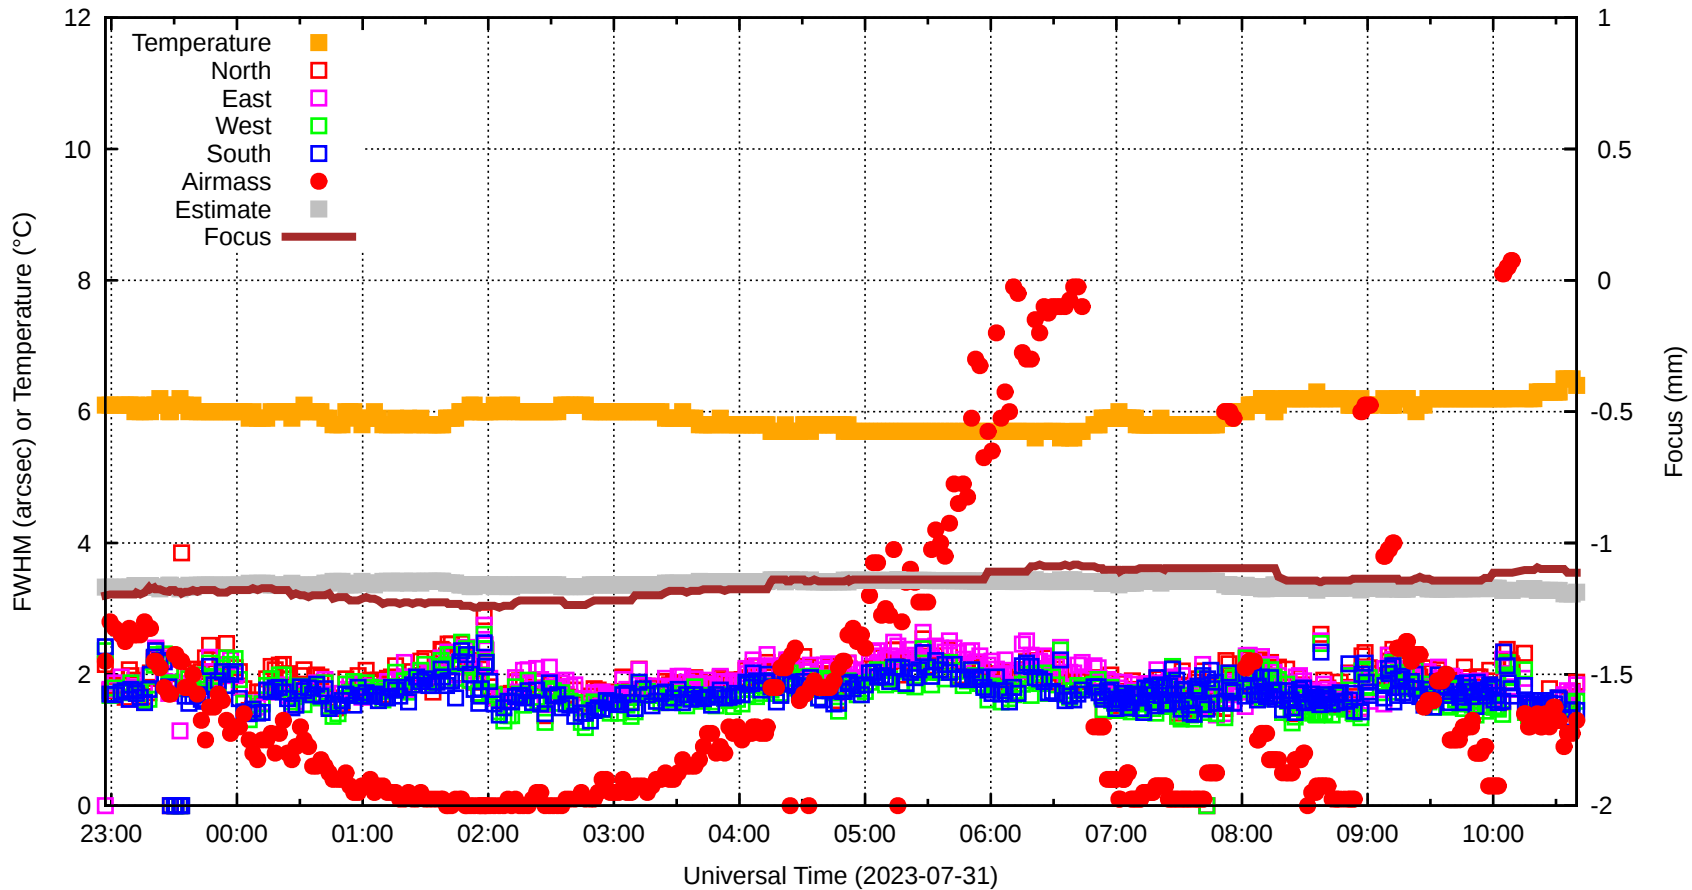

FFT (FWHM-FOCUS-TEMP) Monitoring

EST=-1.186 FOC=-1.113

0 0 0 0 0 0 0 0 0

0 0 0 0 0 0 0 0 0

0 0 0 0 0 0 0 0 0

0 0 0 0 0 0 0 0 0

0 0 0 0 0 0 0 0 0

0 0 0 0 0 0 0 0 0