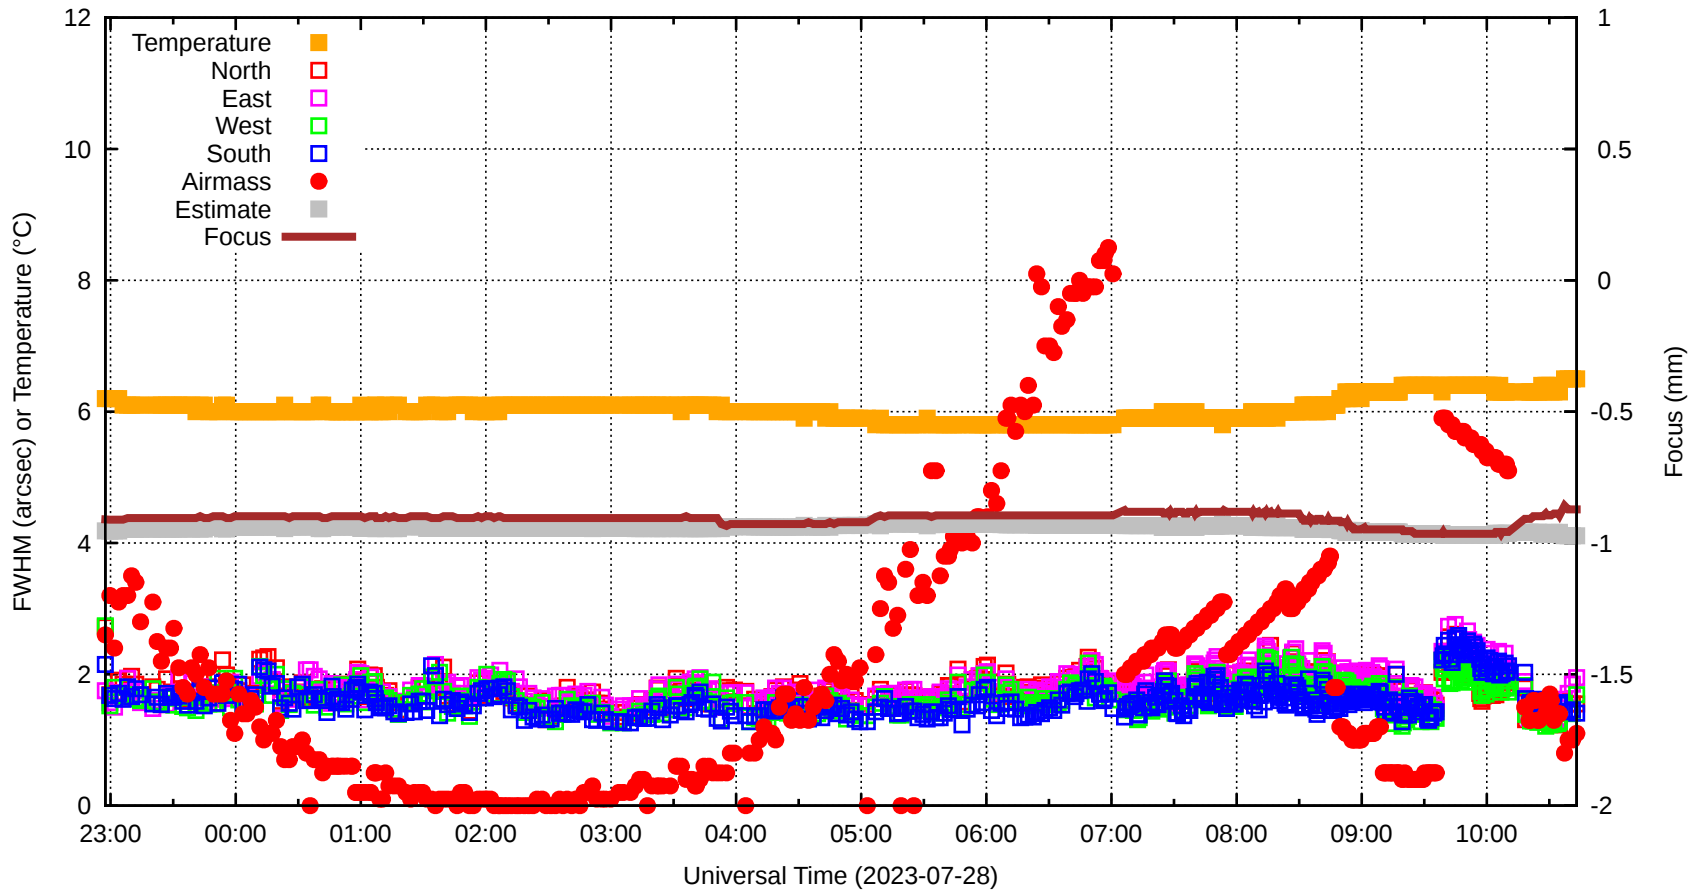

FFT (FWHM-FOCUS-TEMP) Monitoring

EST=-0.972 FOC=-0.872

0 0 0 0 0 0 0 0 0

0 0 0 0 0 0 0 0 0

0 0 0 0 0 0 0 0 0

0

0

0