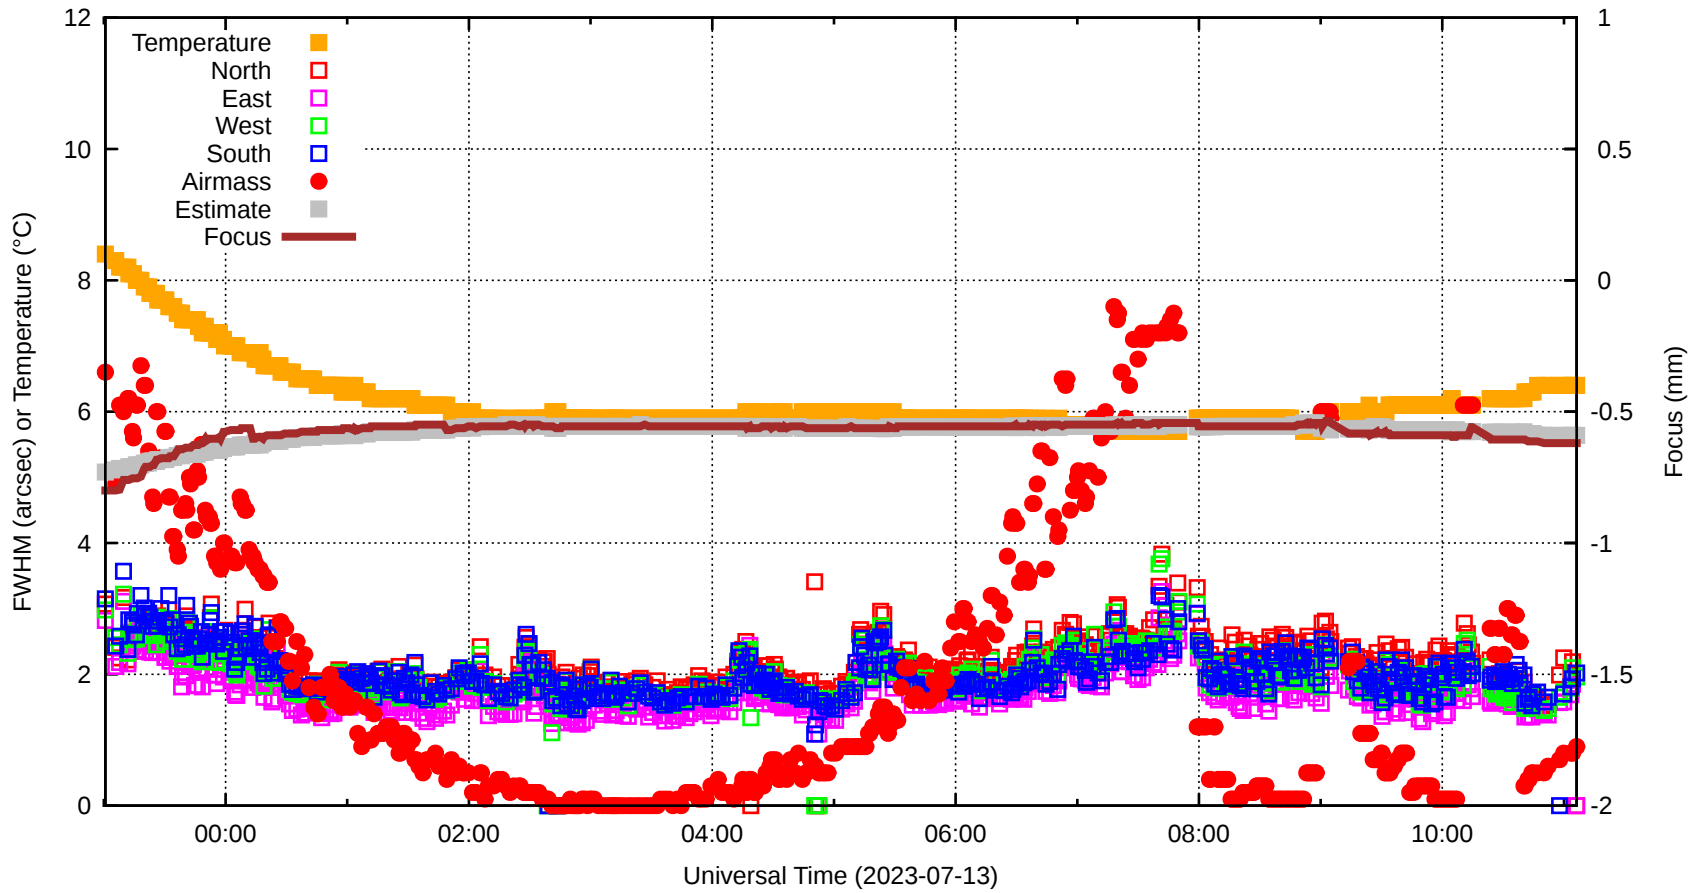

FFT (FWHM-FOCUS-TEMP) Monitoring

EST=-0.590 FOC=-0.620

0

0

0

0

0

0