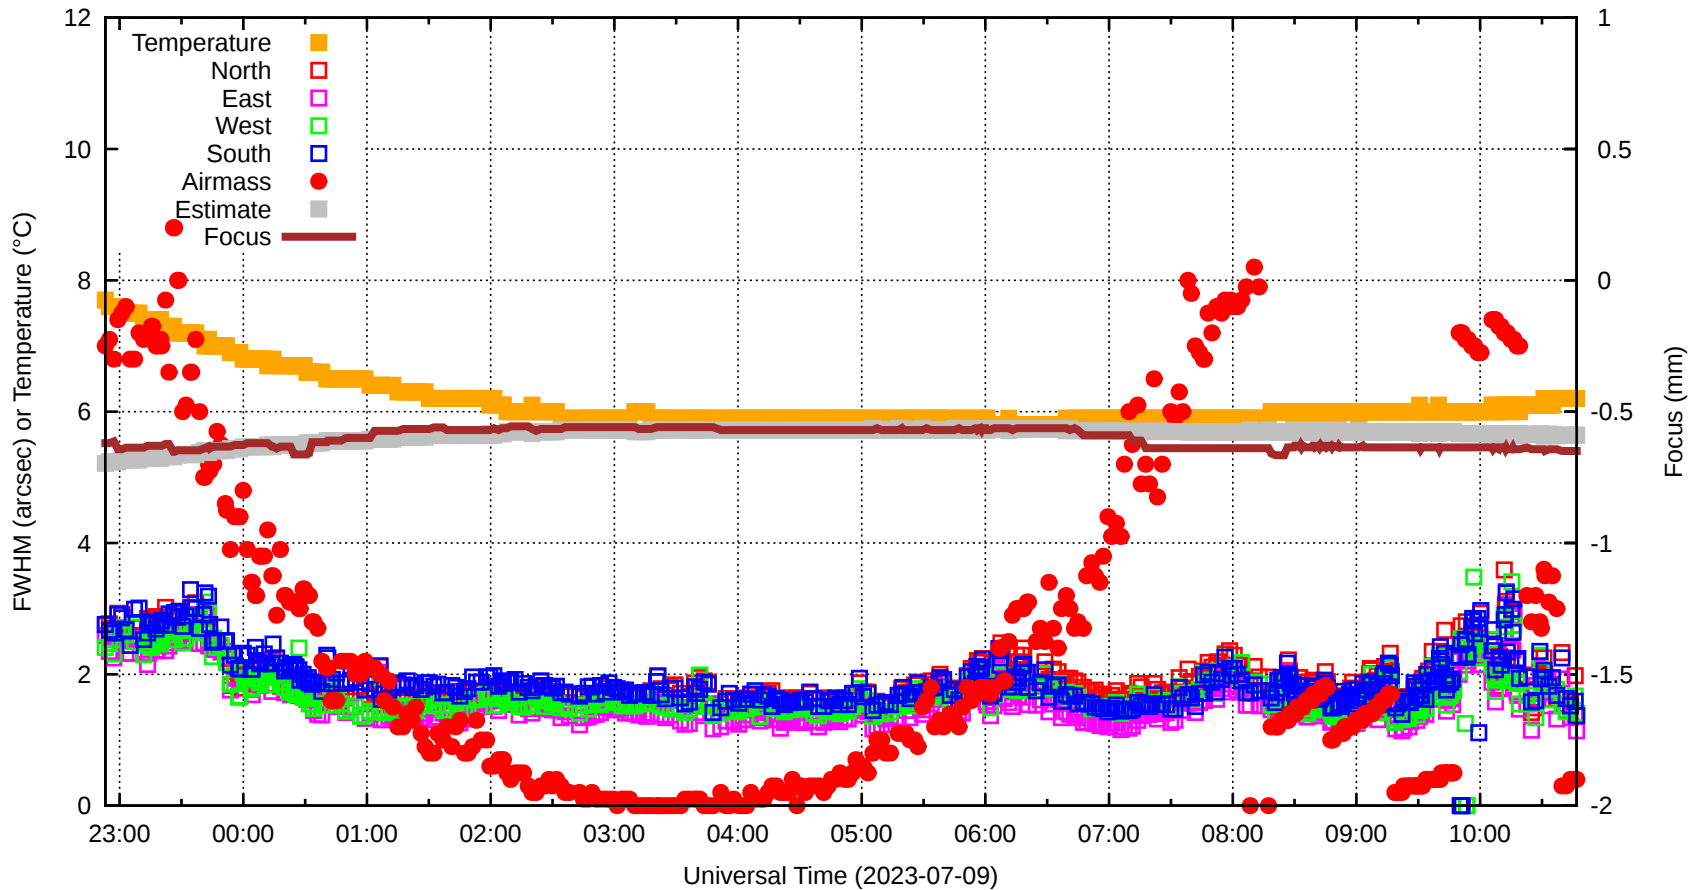

FFT (FWHM-FOCUS-TEMP) Monitoring

EST=-0.590 FOC=-0.650

0 0 0 0 0 0 0 0 0

0 0 0 0 0 0 0 0 0

0 0 0 0 0 0 0 0 0

0 0 0 0 0 0 0 0 0

0 0 0 0 0 0 0 0 0

0 0 0 0 0 0 0 0 0