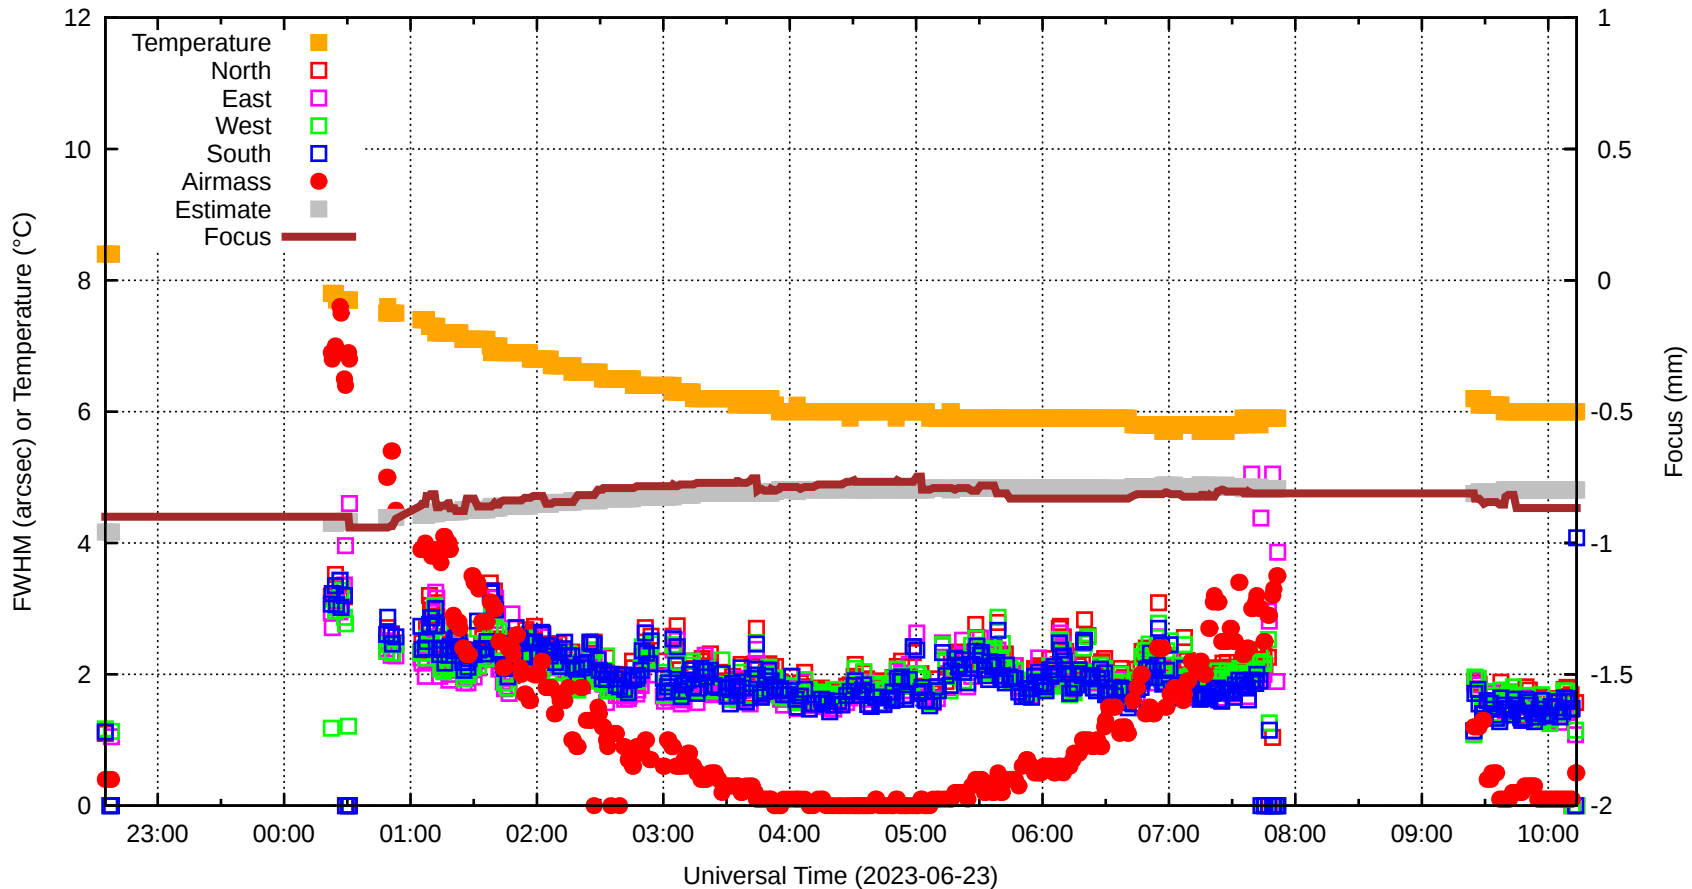

# FFT (FWHM-FOCUS-TEMP) Monitoring

EST=-0.797 FOC=-0.867

0

0

0

0

0

0