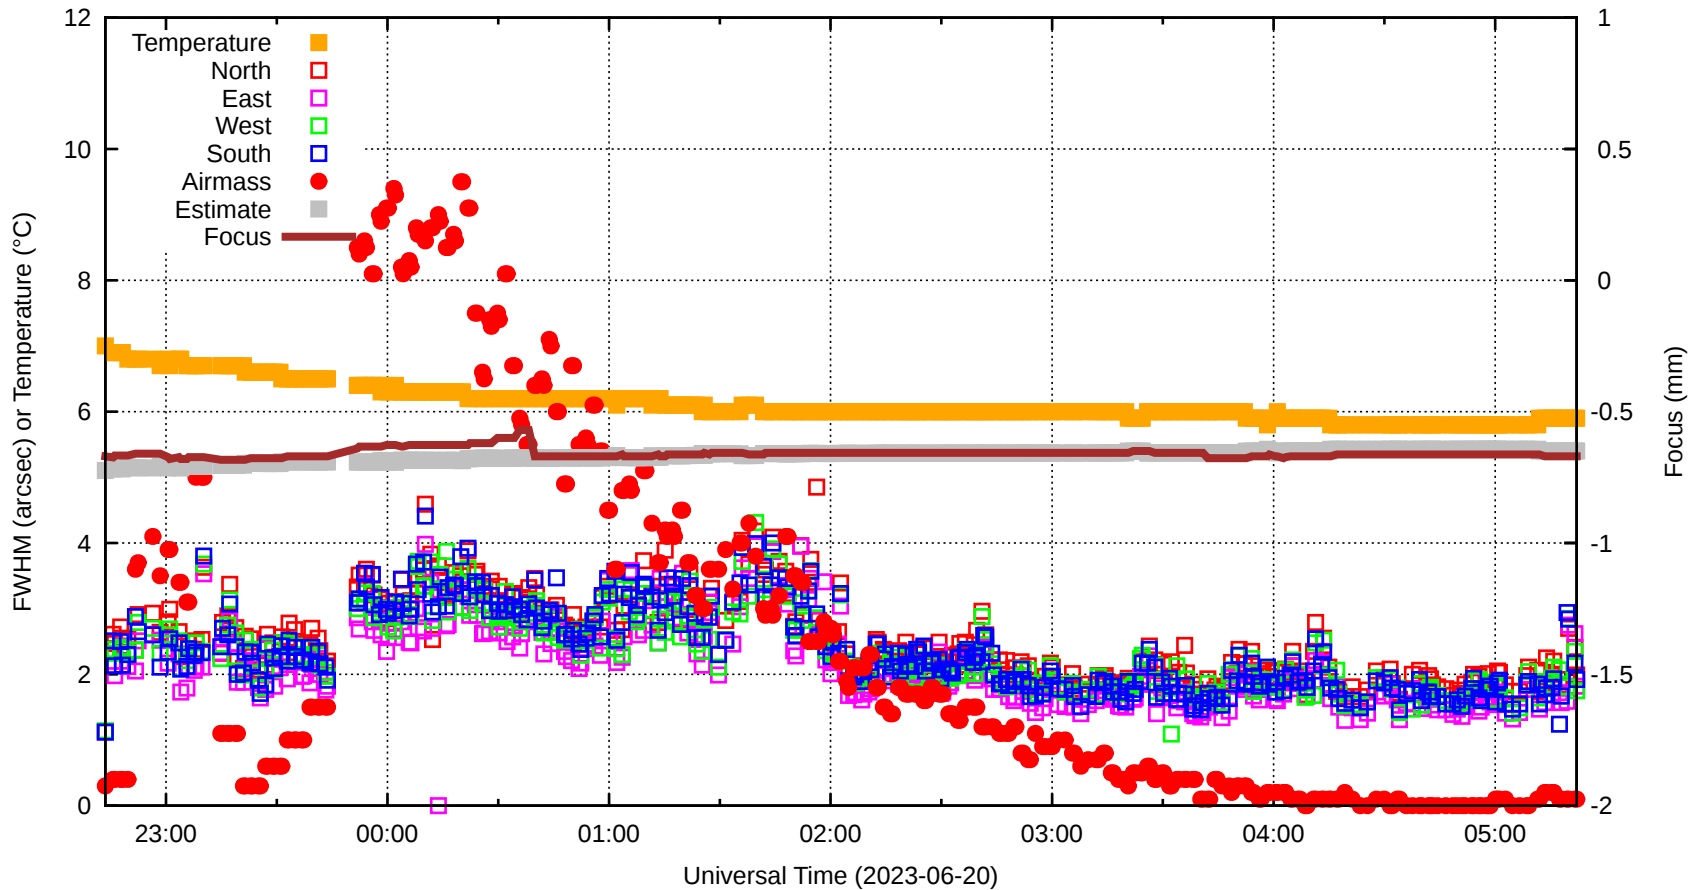

FFT (FWHM-FOCUS-TEMP) Monitoring

EST=-0.650 FOC=-0.670

0 0 0 0 0 0 0 0 0

0

0

0

0

0