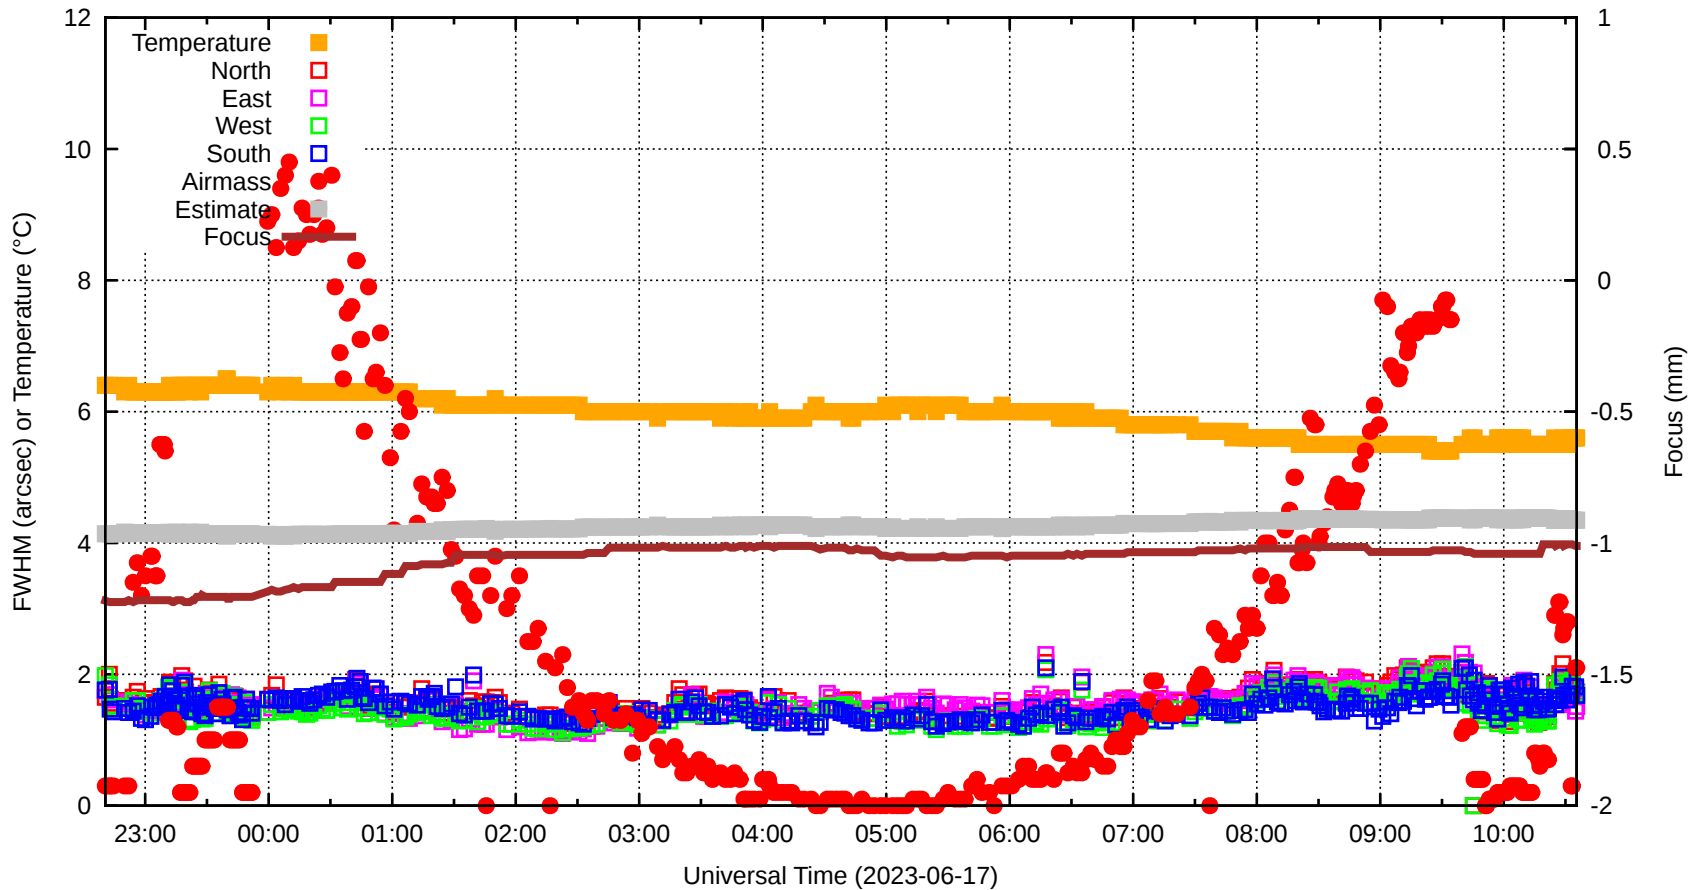

# FFT (FWHM-FOCUS-TEMP) Monitoring

EST=-0.911 FOC=-1.011

0

0

0

0

0

0