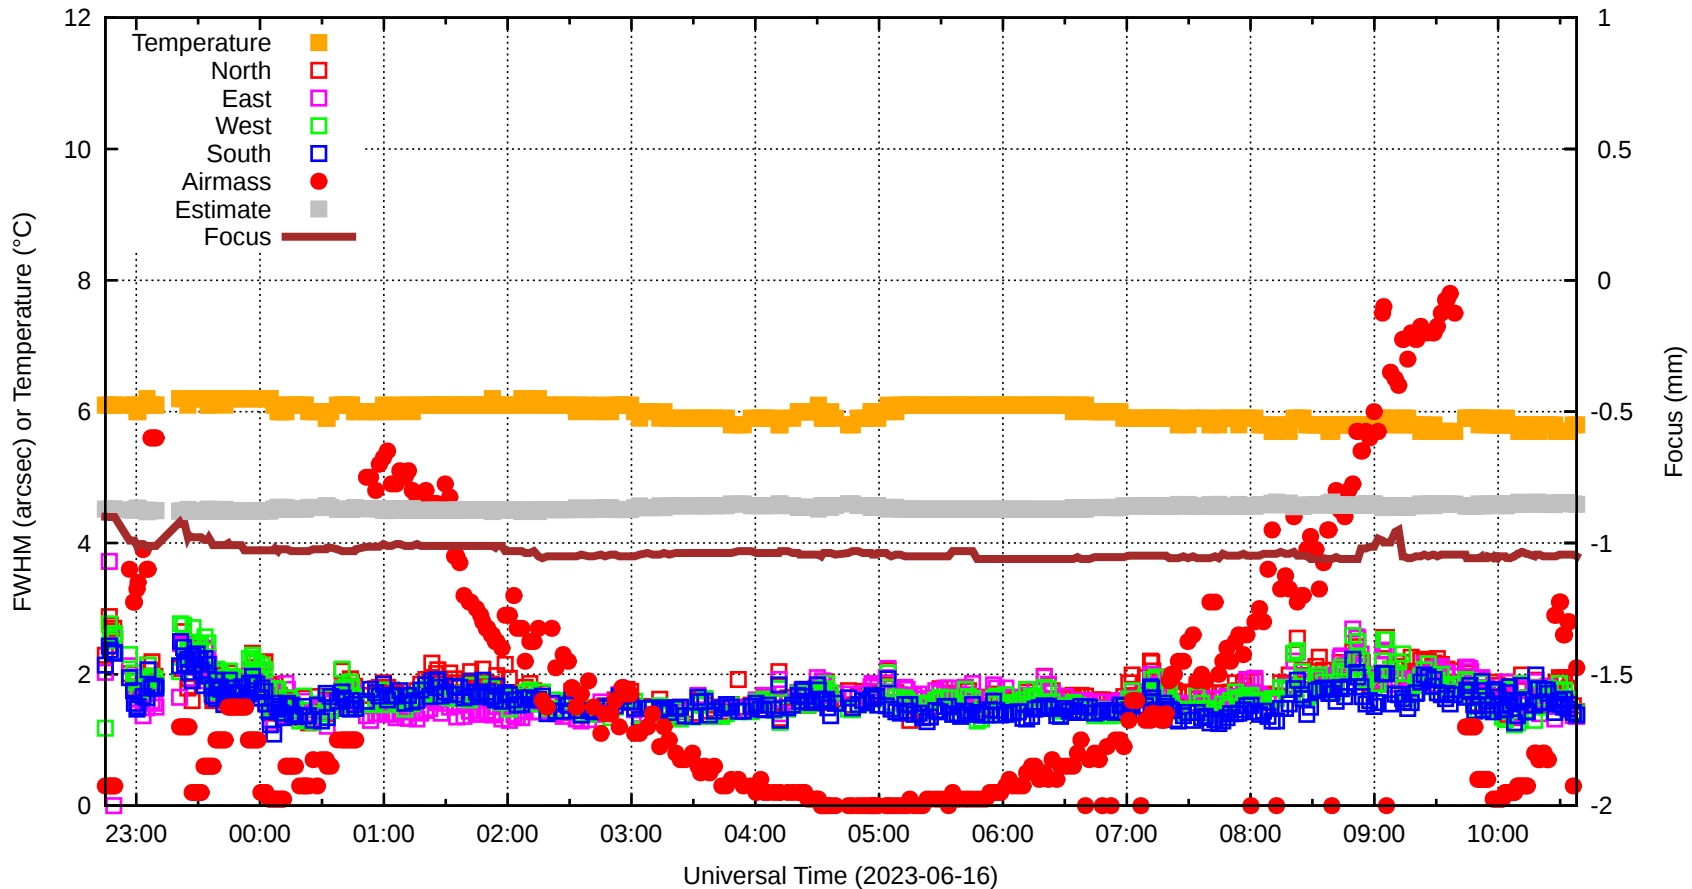

FFT (FWHM-FOCUS-TEMP) Monitoring

EST=-0.851 FOC=-1.051

0 0 0 0 0 0 0 0 0

0

0

0

0

0