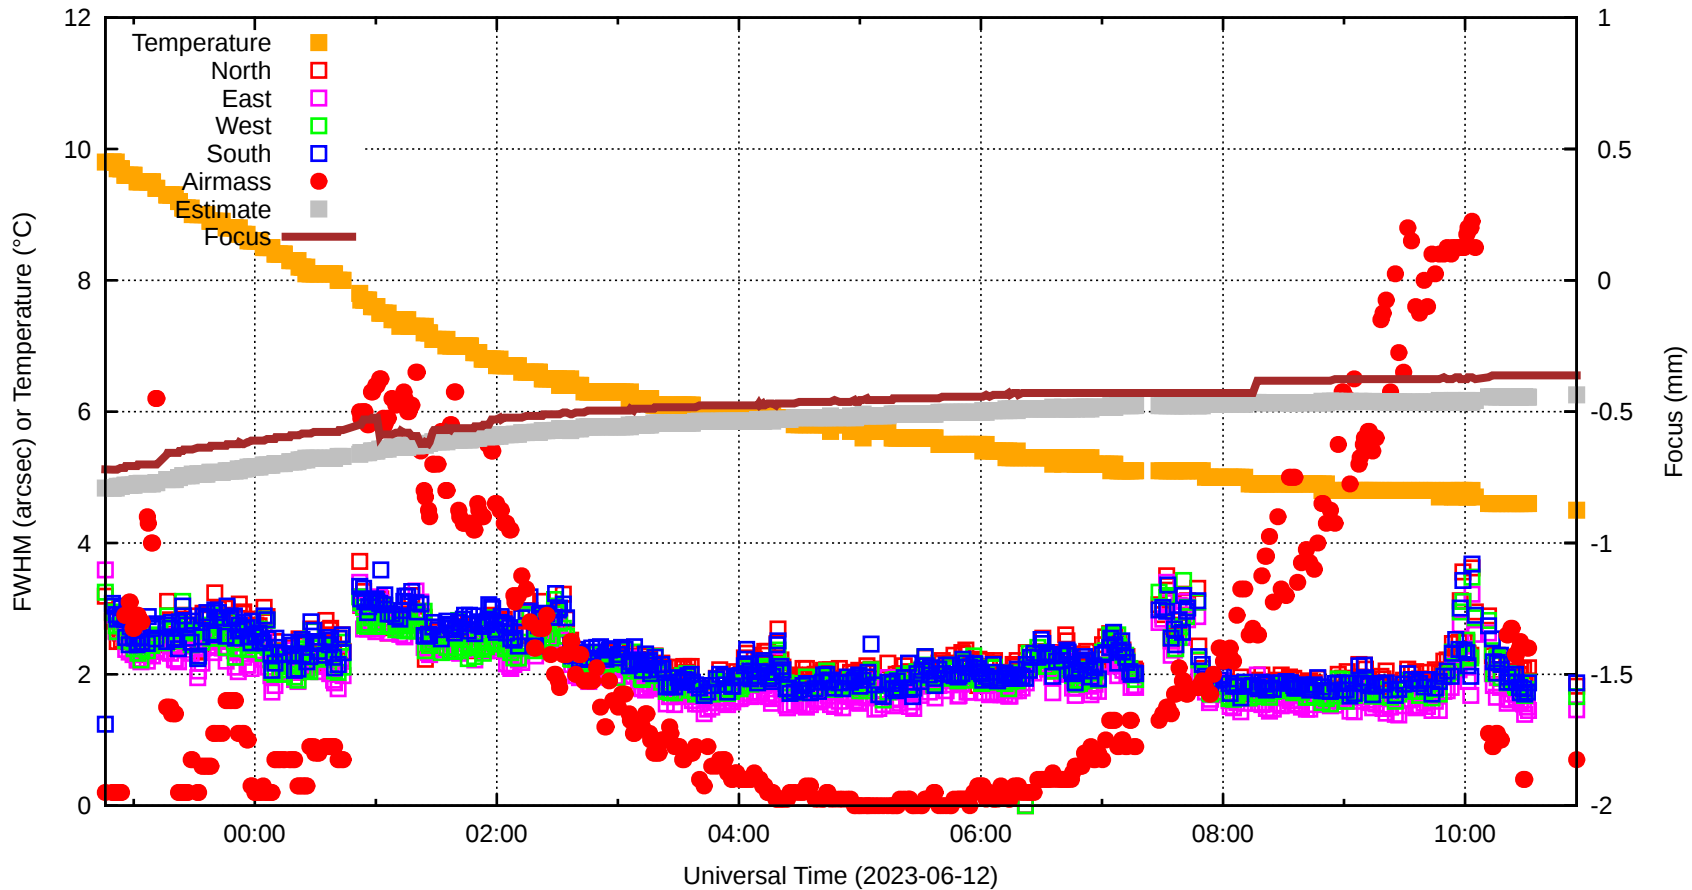

FFT (FWHM-FOCUS-TEMP) Monitoring

EST=-0.435 FOC=-0.362

0 0 0 0 0 0 0 0 0

0

0

0

0

0