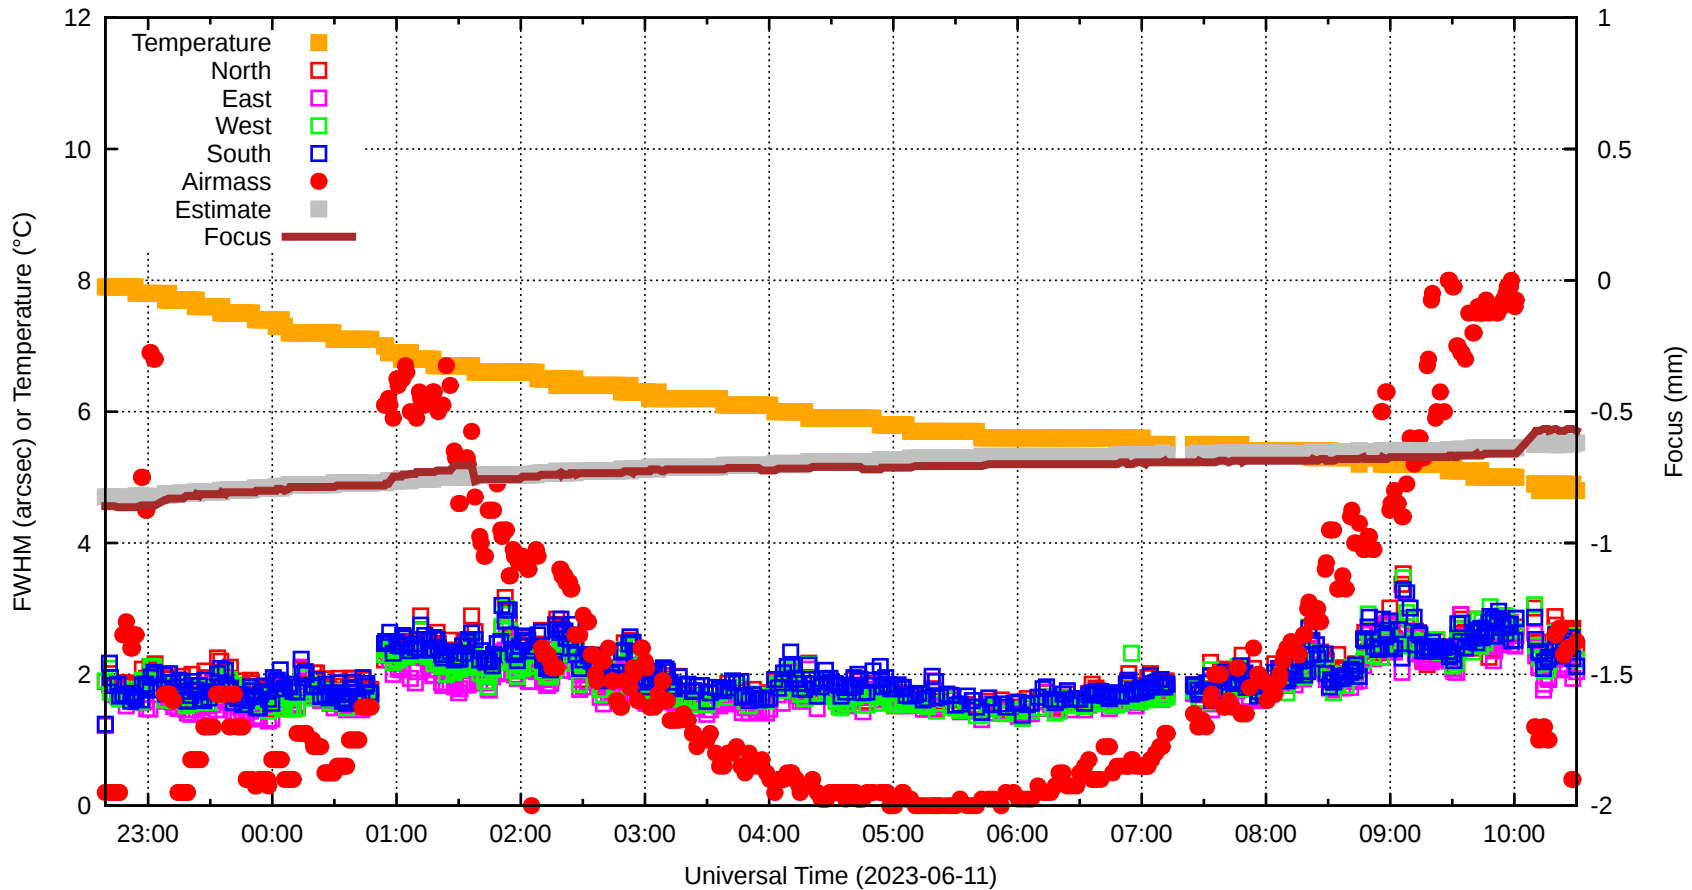

FFT (FWHM-FOCUS-TEMP) Monitoring

EST=-0.616 FOC=-0.573

0 0 0 0 0 0 0 0 0

0

0

0

0

0