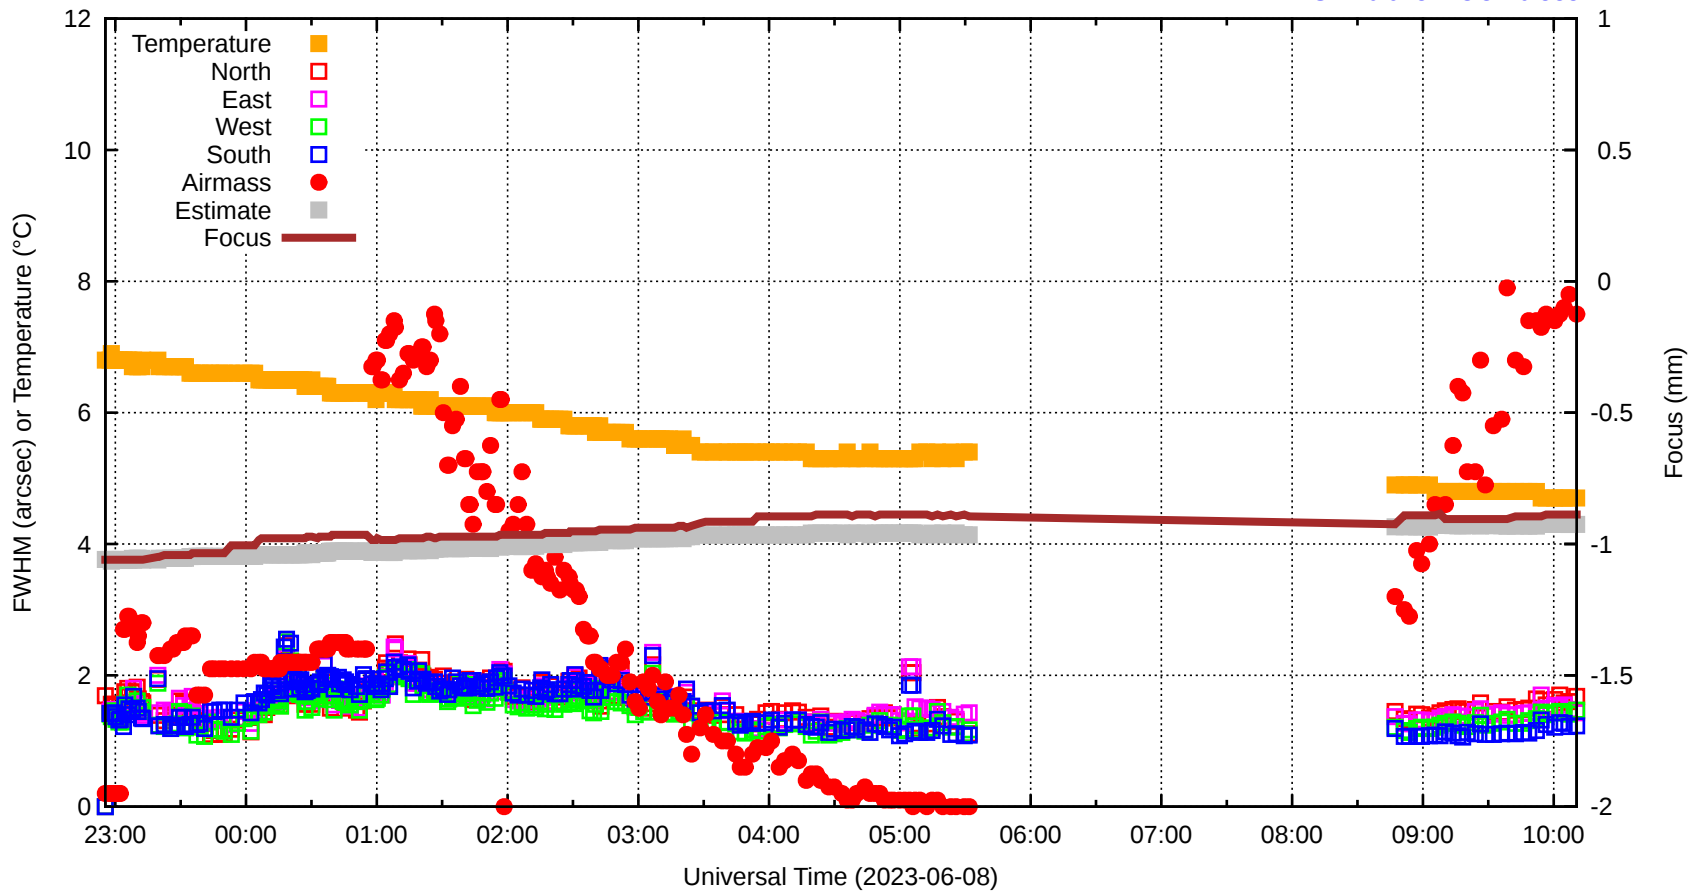

# FFT (FWHM-FOCUS-TEMP) Monitoring

EST=-0.918 FOC=-0.888

0 0 0 0 0 0 0 0 0

0 0 0 0 0 0 0 0 0

0 0 0 0 0 0 0 0 0

0 0 0 0 0 0 0 0 0

0 0 0 0 0 0 0 0 0

0