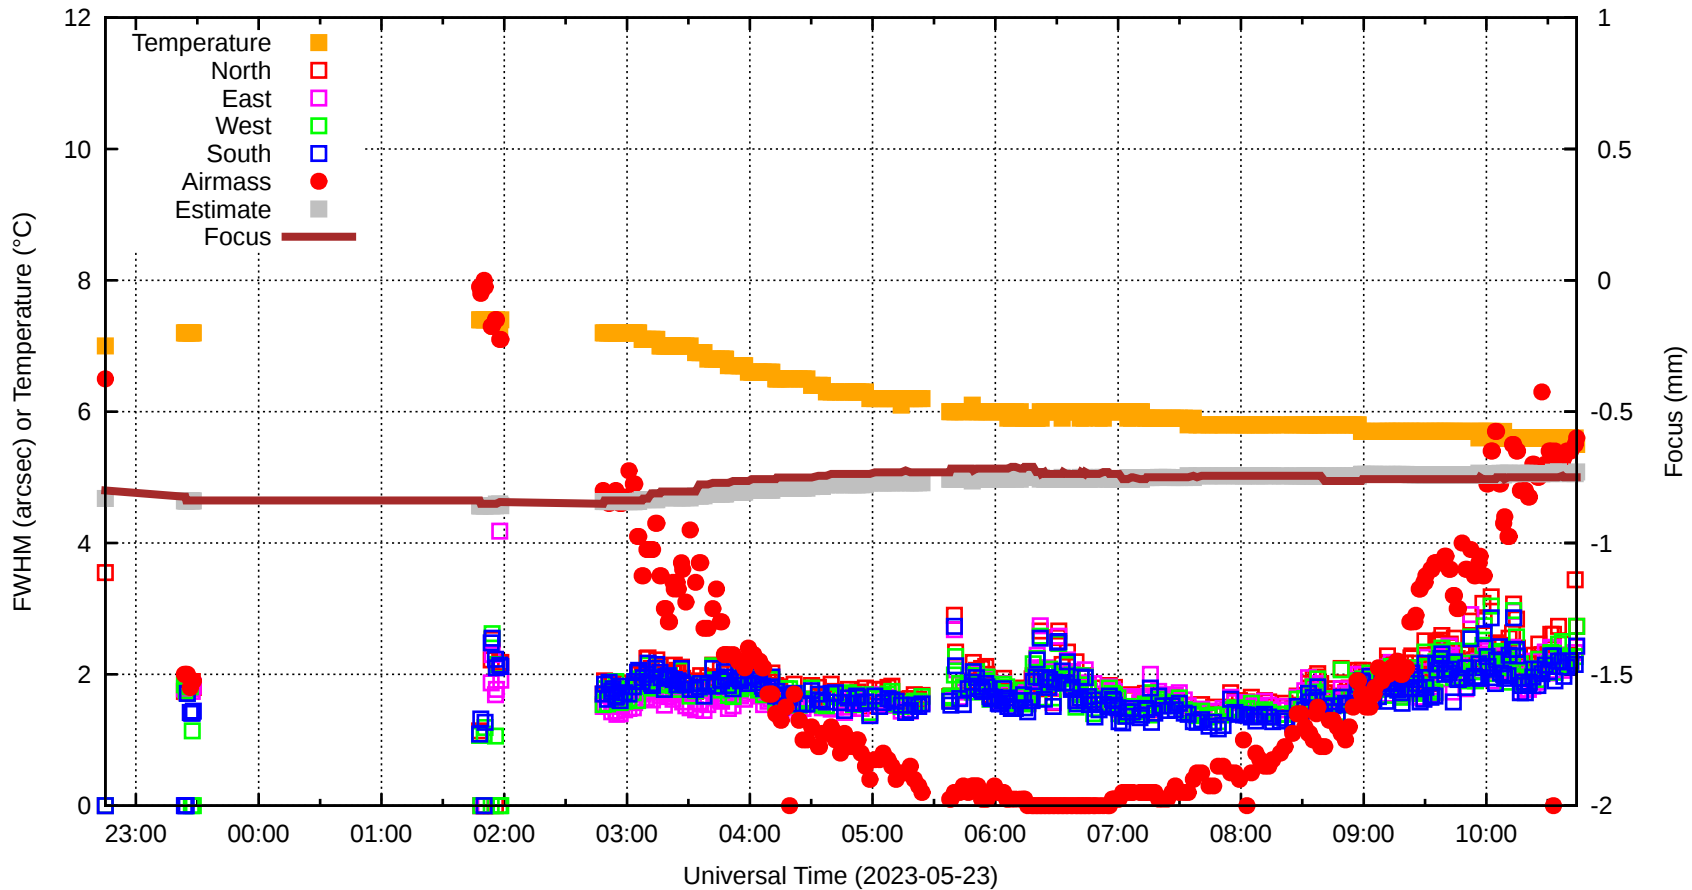

FFT (FWHM-FOCUS-TEMP) Monitoring

EST=-0.724 FOC=-0.750