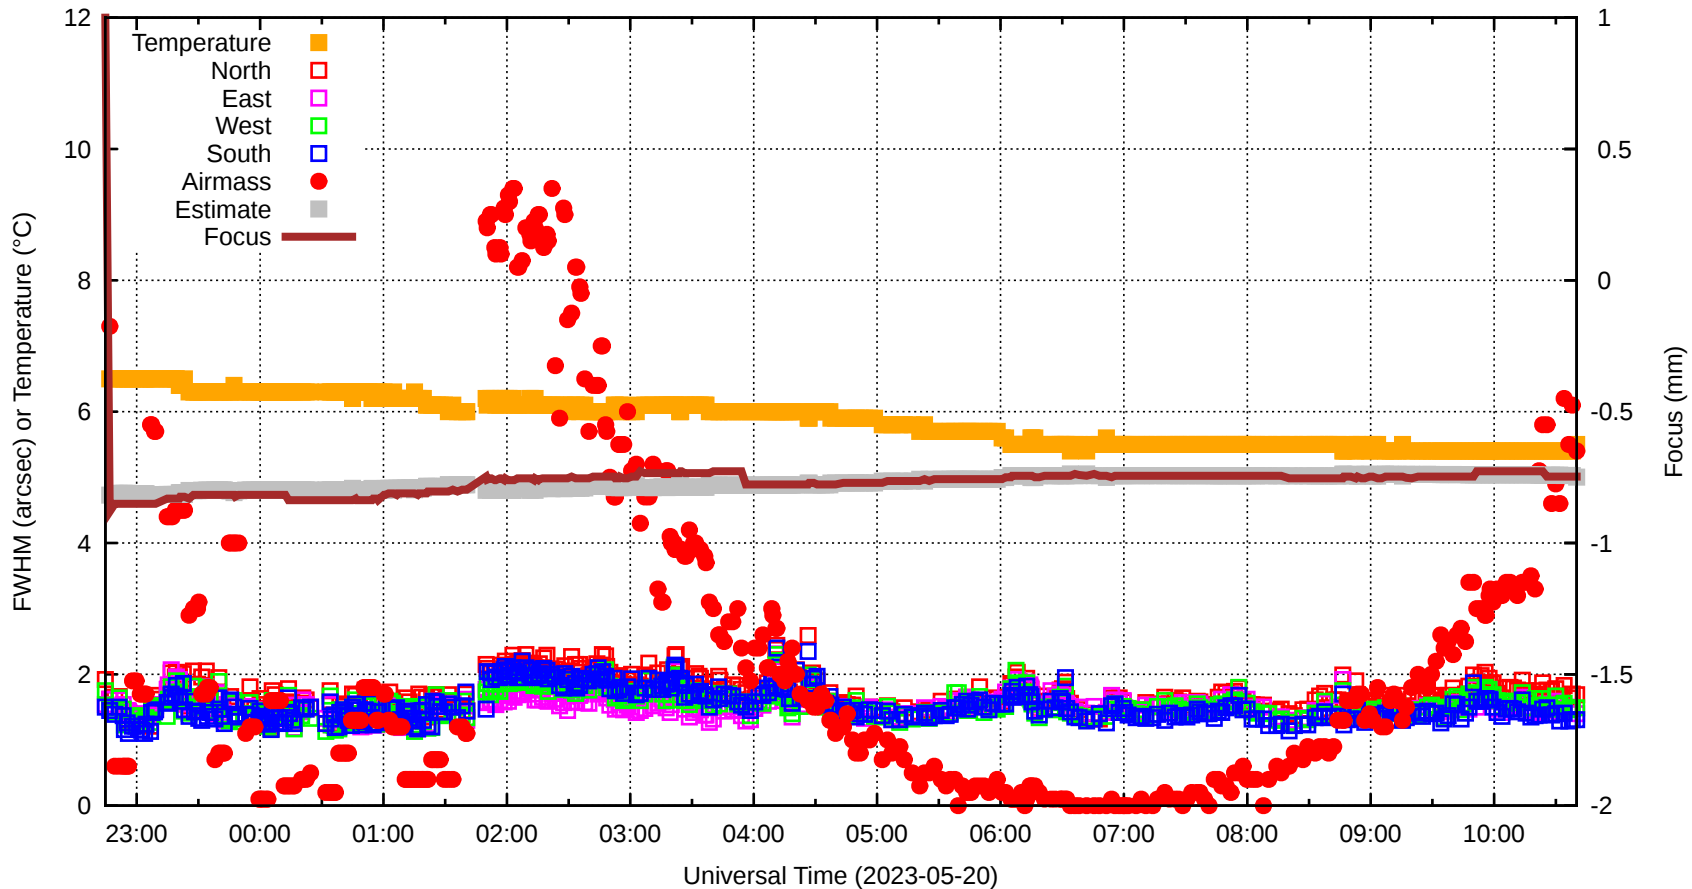

FFT (FWHM-FOCUS-TEMP) Monitoring

EST=-0.744 FOC=-0.747

0 0 0 0 0 0 0 0 0

0 0 0 0 0 0 0 0 0

0

0

0

0