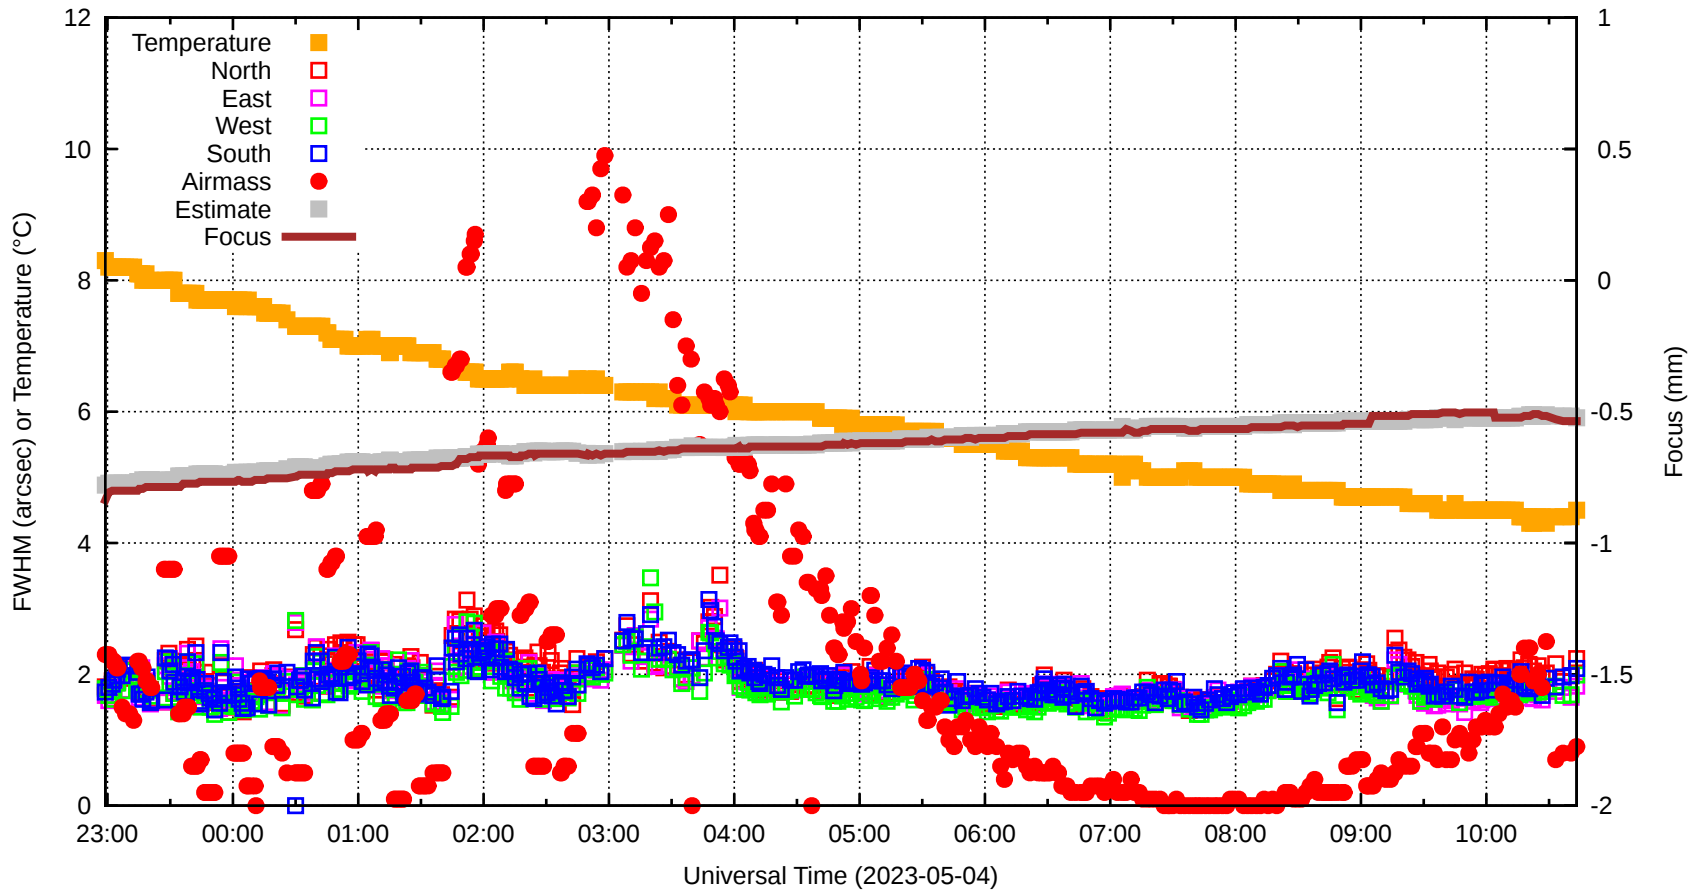

# FFT (FWHM-FOCUS-TEMP) Monitoring

EST=-0.523 FOC=-0.536

0 0 0 0 0 0 0 0 0

0 0 0 0 0 0 0 0 0

0 0 0 0 0 0 0 0 0 0

0 0 0 0 0 0 0 0 0

0 0 0 0 0 0 0 0 0

0 0 0 0 0 0 0 0 0