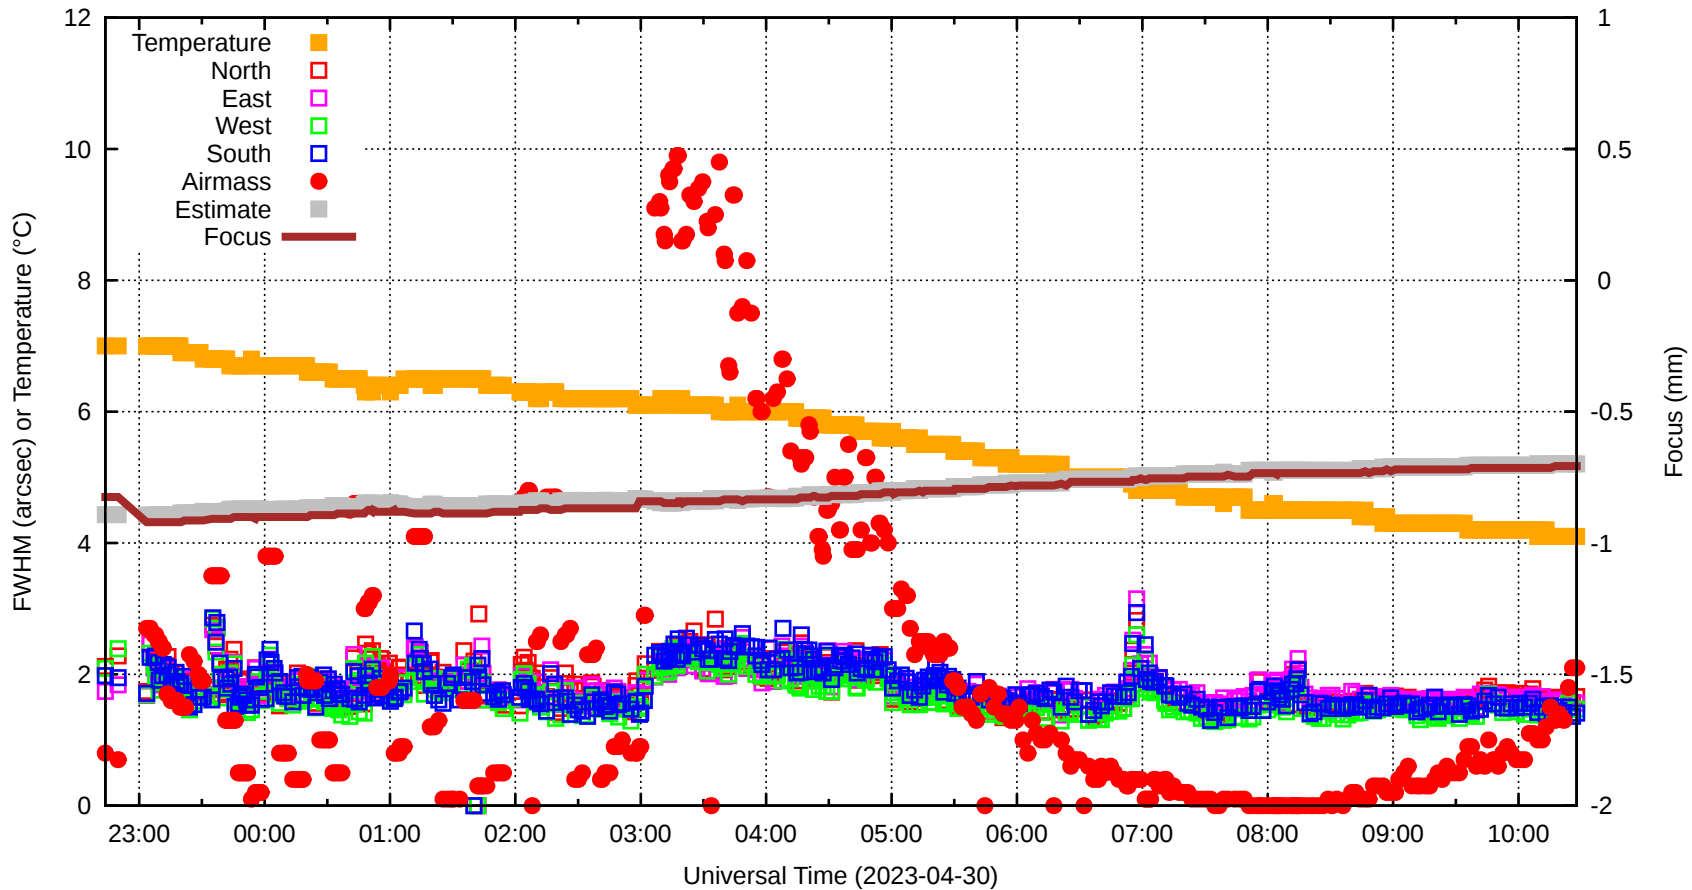

FFT (FWHM-FOCUS-TEMP) Monitoring

EST=-0.697 FOC=-0.707

0 0 0 0 0 0 0 0 0

0 0 0 0 0 0 0 0 0

0 0 0 0 0 0 0 0 0

0

0

0