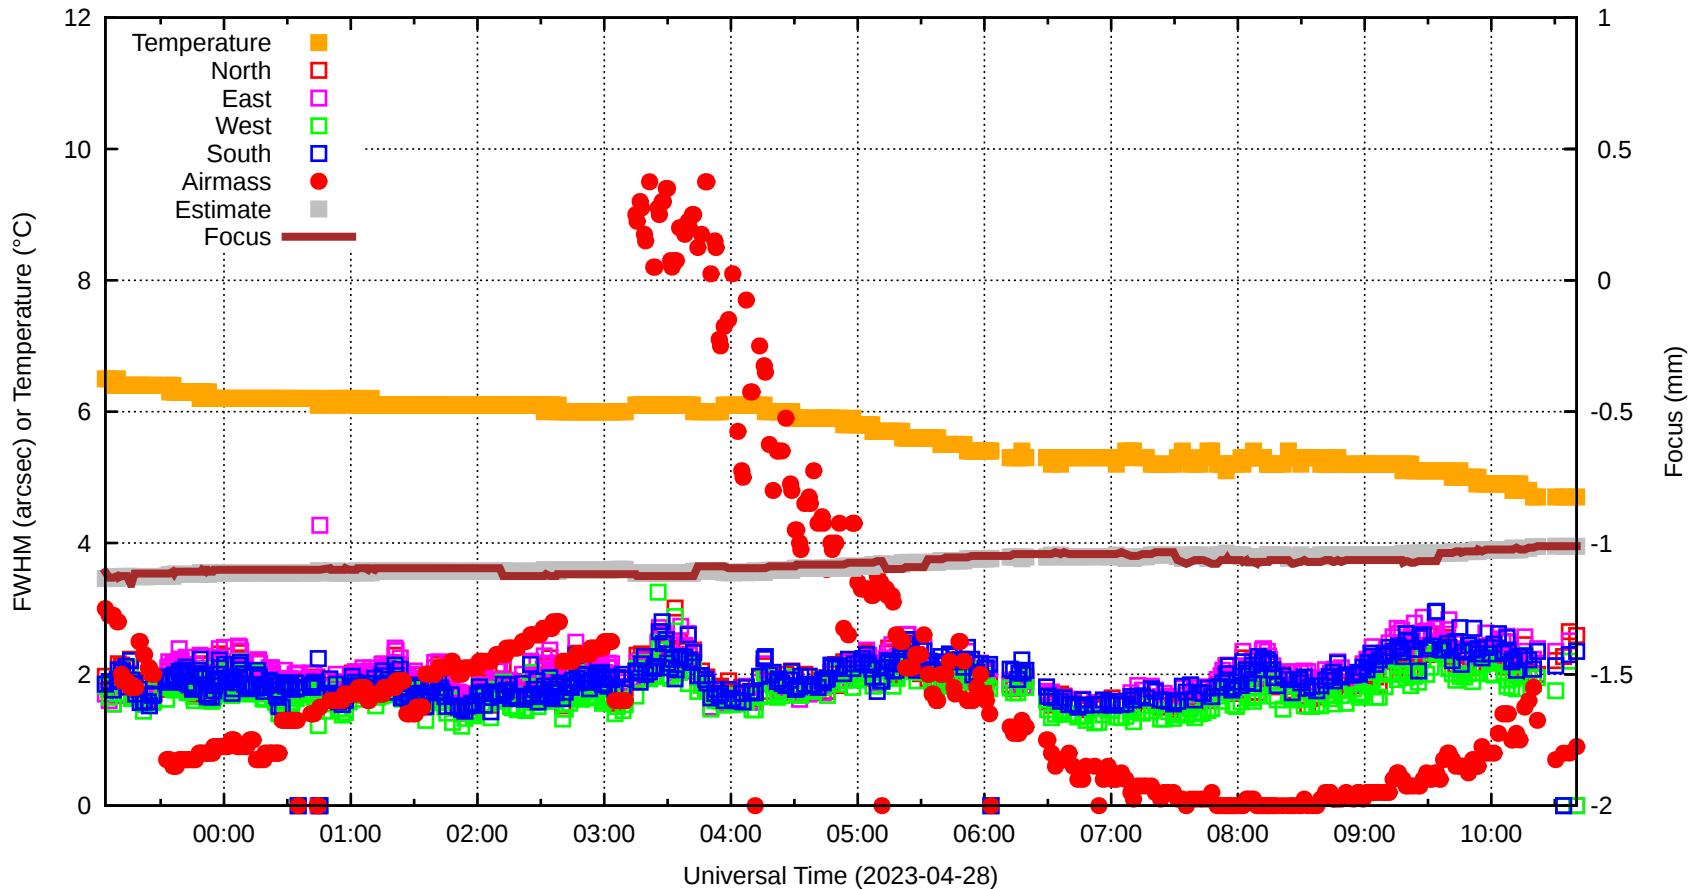

FFT (FWHM-FOCUS-TEMP) Monitoring

EST=-1.012 FOC=-1.012

0 0 0 0 0 0 0 0 0

0

0

0

0

0