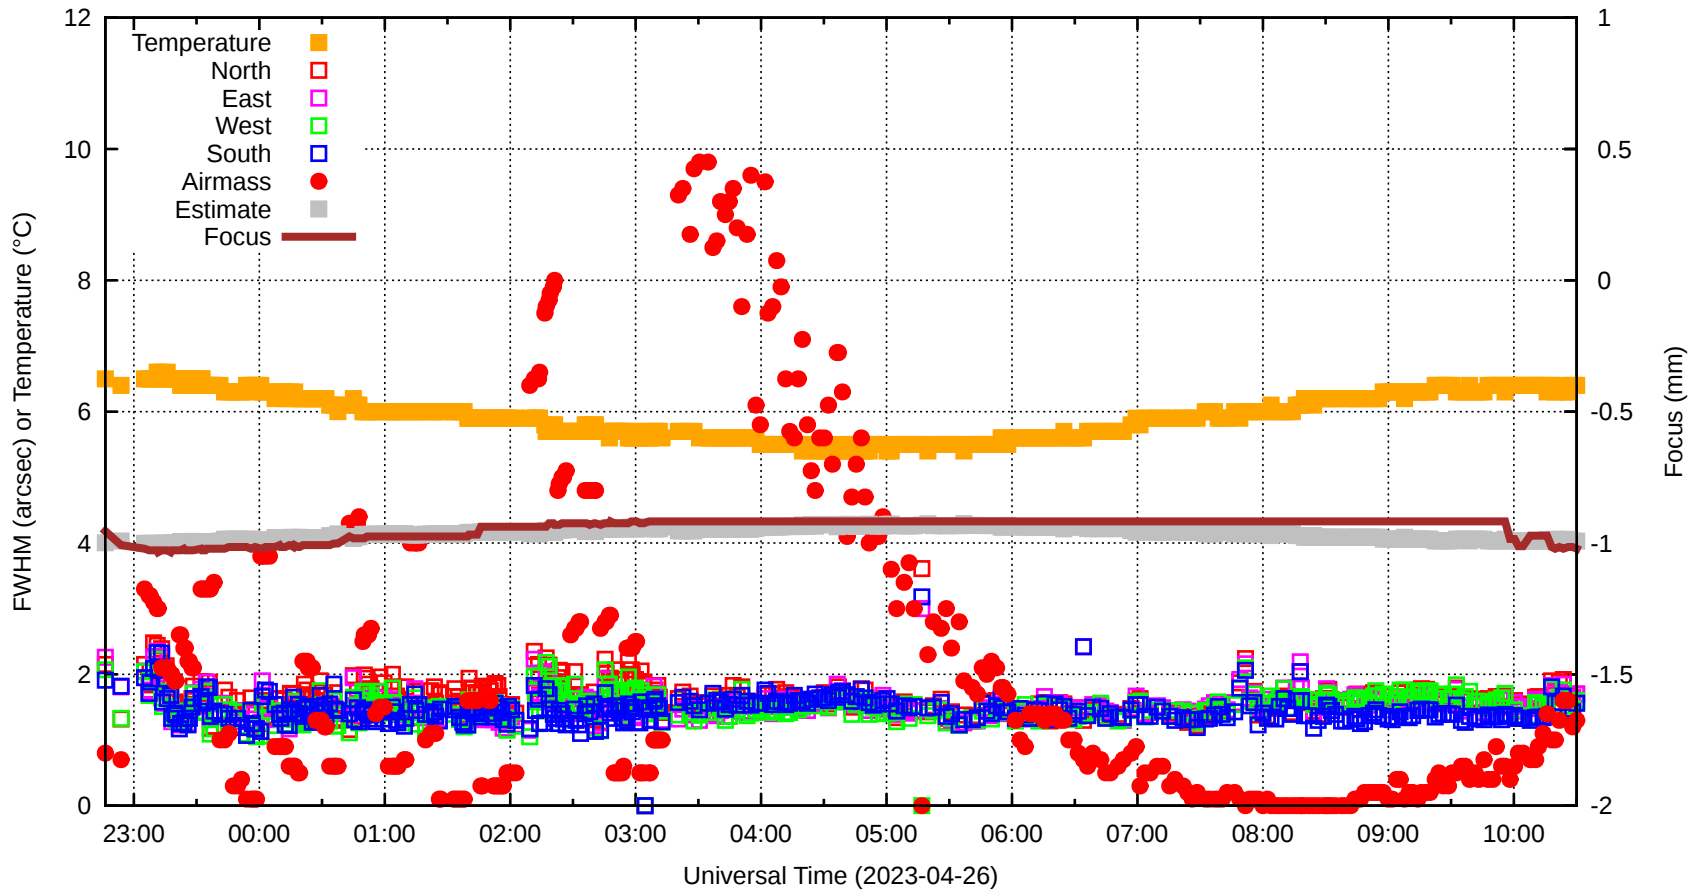

FFT (FWHM-FOCUS-TEMP) Monitoring

EST=-0.992 FOC=-1.022

0

0

0

0

0

0