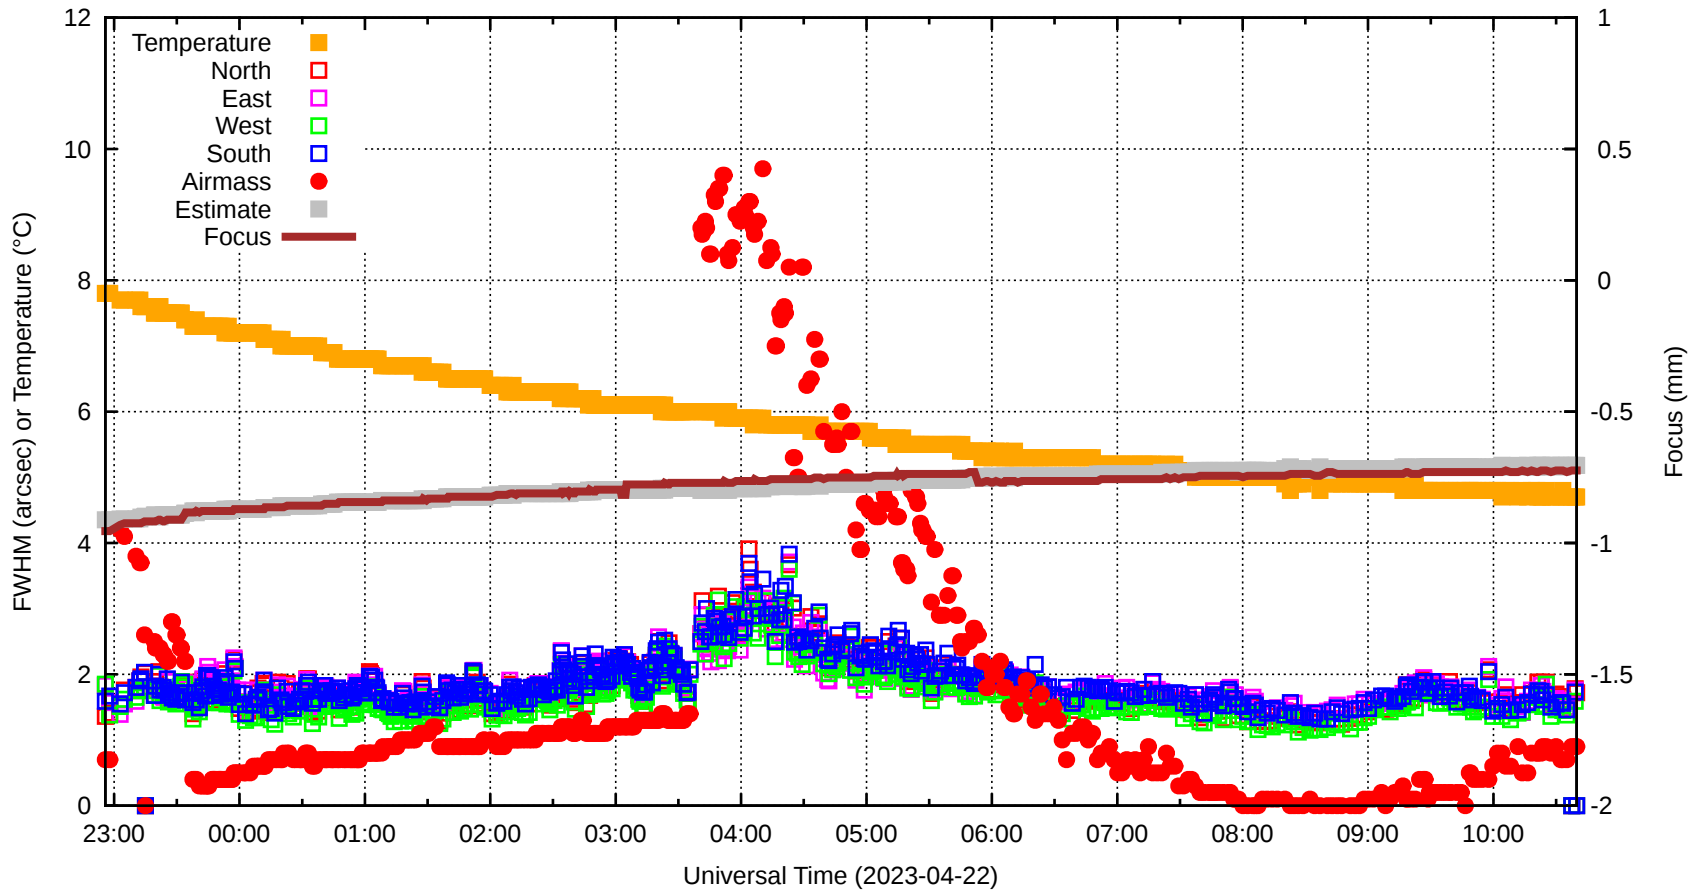

FFT (FWHM-FOCUS-TEMP) Monitoring

EST=-0.704 FOC=-0.724

0 0 0 0 0 0 0 0 0

0 0 0 0 0 0 0 0 0

0 0 0 0 0 0 0 0 0

0 0 0 0 0 0 0 0 0

0 0 0 0 0 0 0 0 0

0 0 0 0 0 0 0 0 0