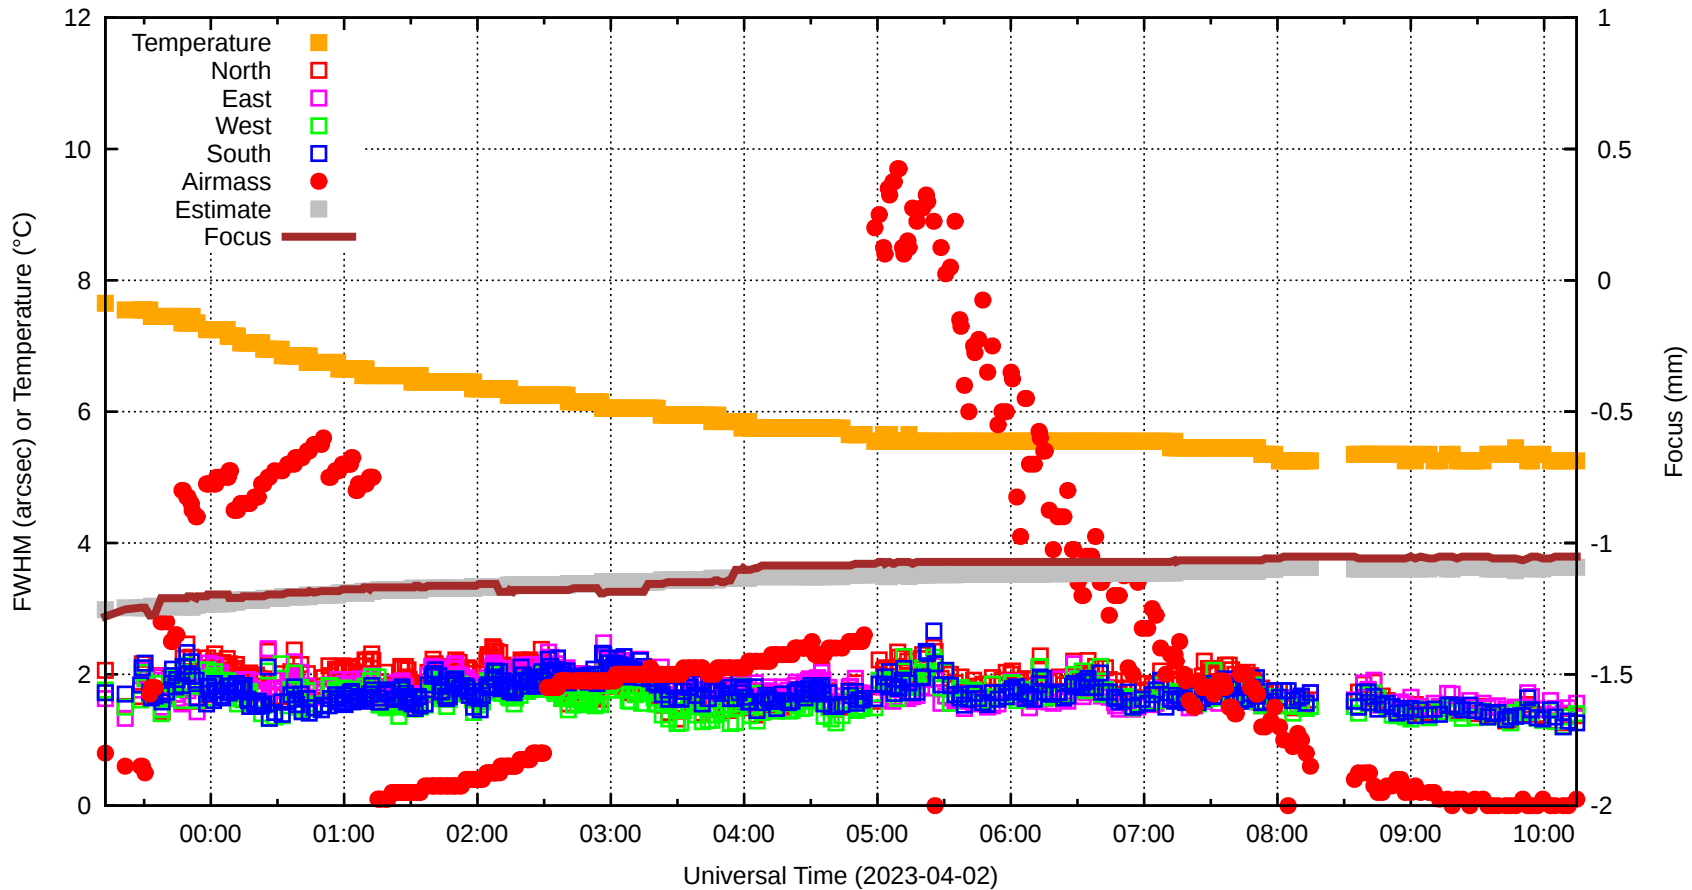

FFT (FWHM-FOCUS-TEMP) Monitoring

EST=-1.092 FOC=-1.052

0

0

0

0

0

0