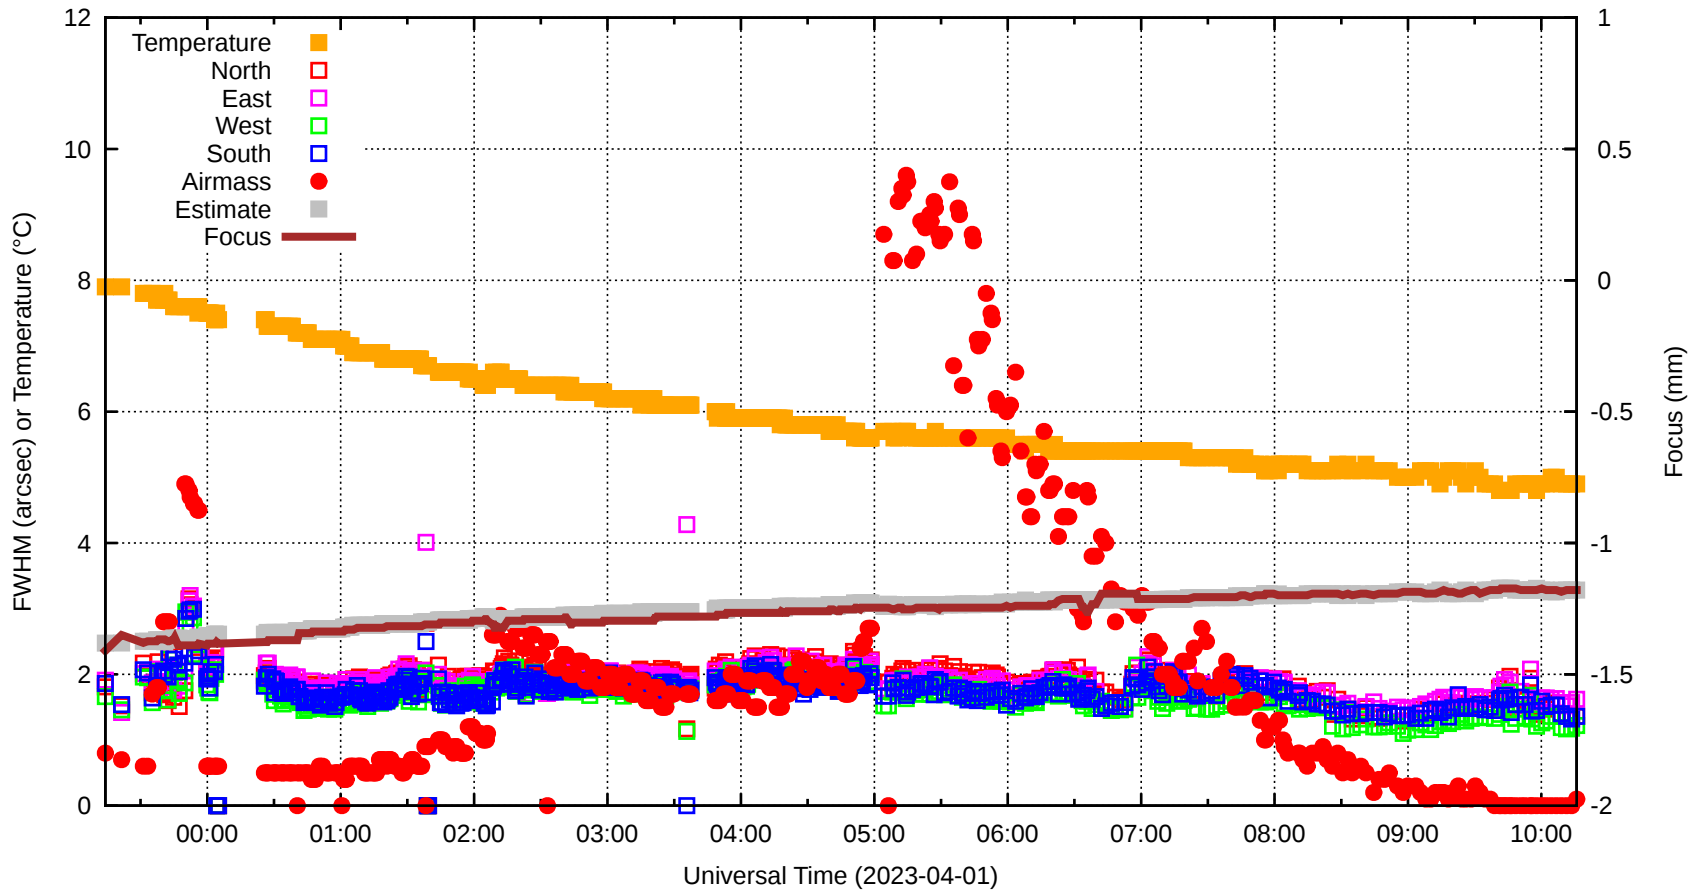

FFT (FWHM-FOCUS-TEMP) Monitoring

EST=-1.179 FOC=-1.179

0 0 0 0 0 0 0 0 0

0 0 0 0 0 0 0 0 0

0 0 0 0 0 0 0 0 0

0 0 0 0 0 0 0 0 0

0 0 0 0 0 0 0 0 0

0 0 0 0 0 0 0 0 0