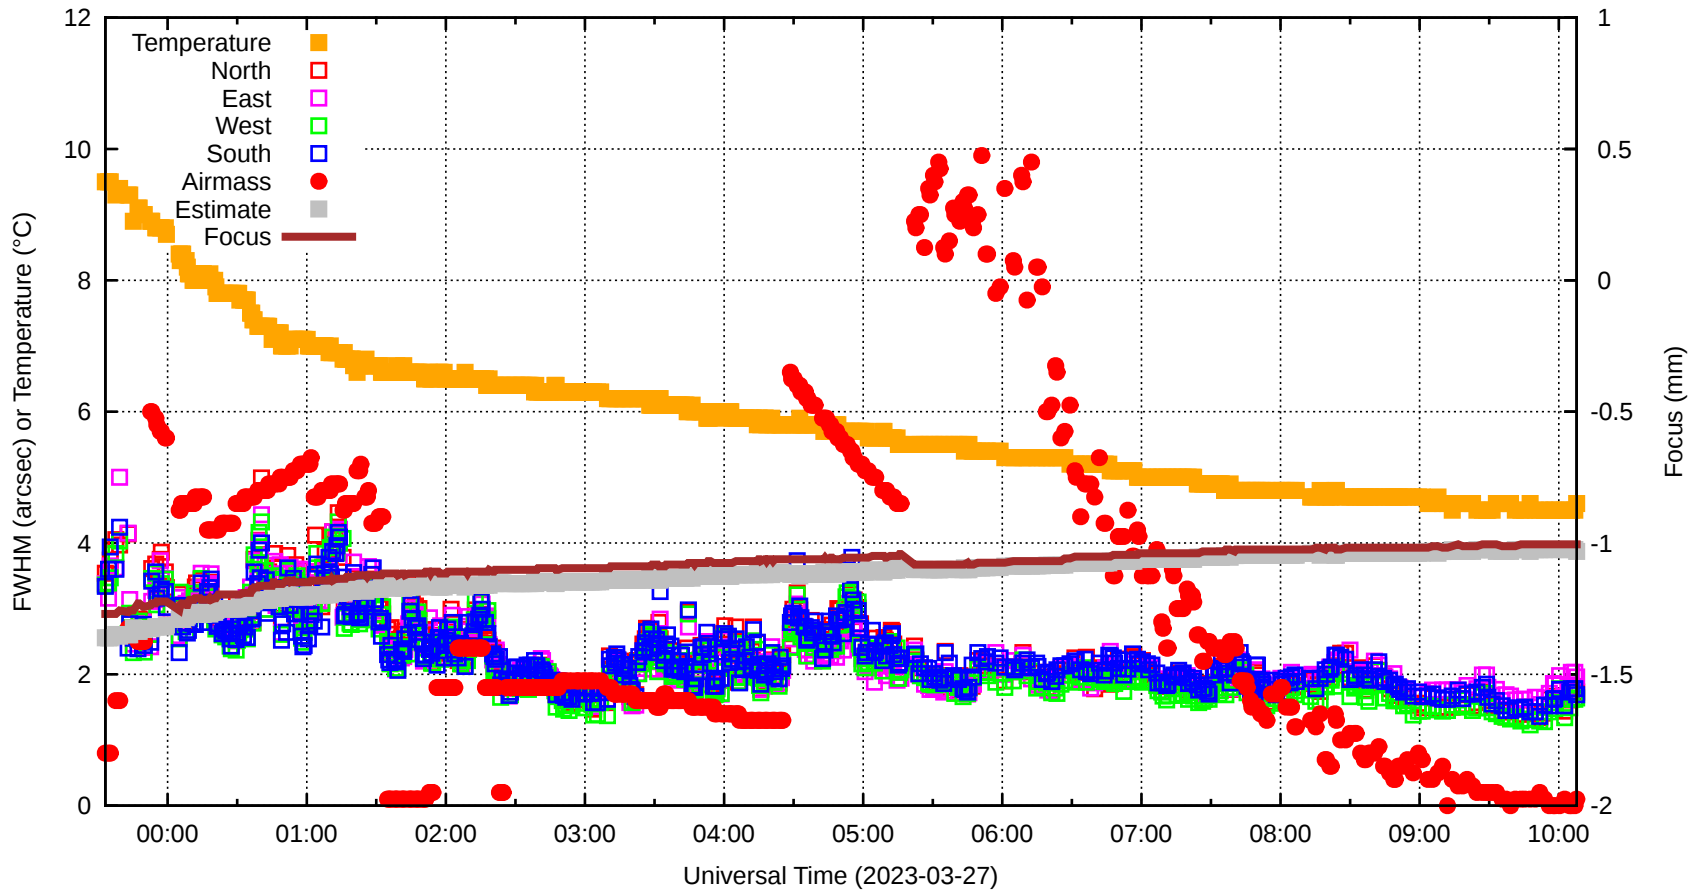

# FFT (FWHM-FOCUS-TEMP) Monitoring

EST=-1.032 FOC=-1.005

0 0 0 0 0 0 0 0 0 0

0 0 0 0 0 0 0 0 0

0 0 0 0 0 0 0 0 0

0 0 0 0 0 0 0 0 0

0

0