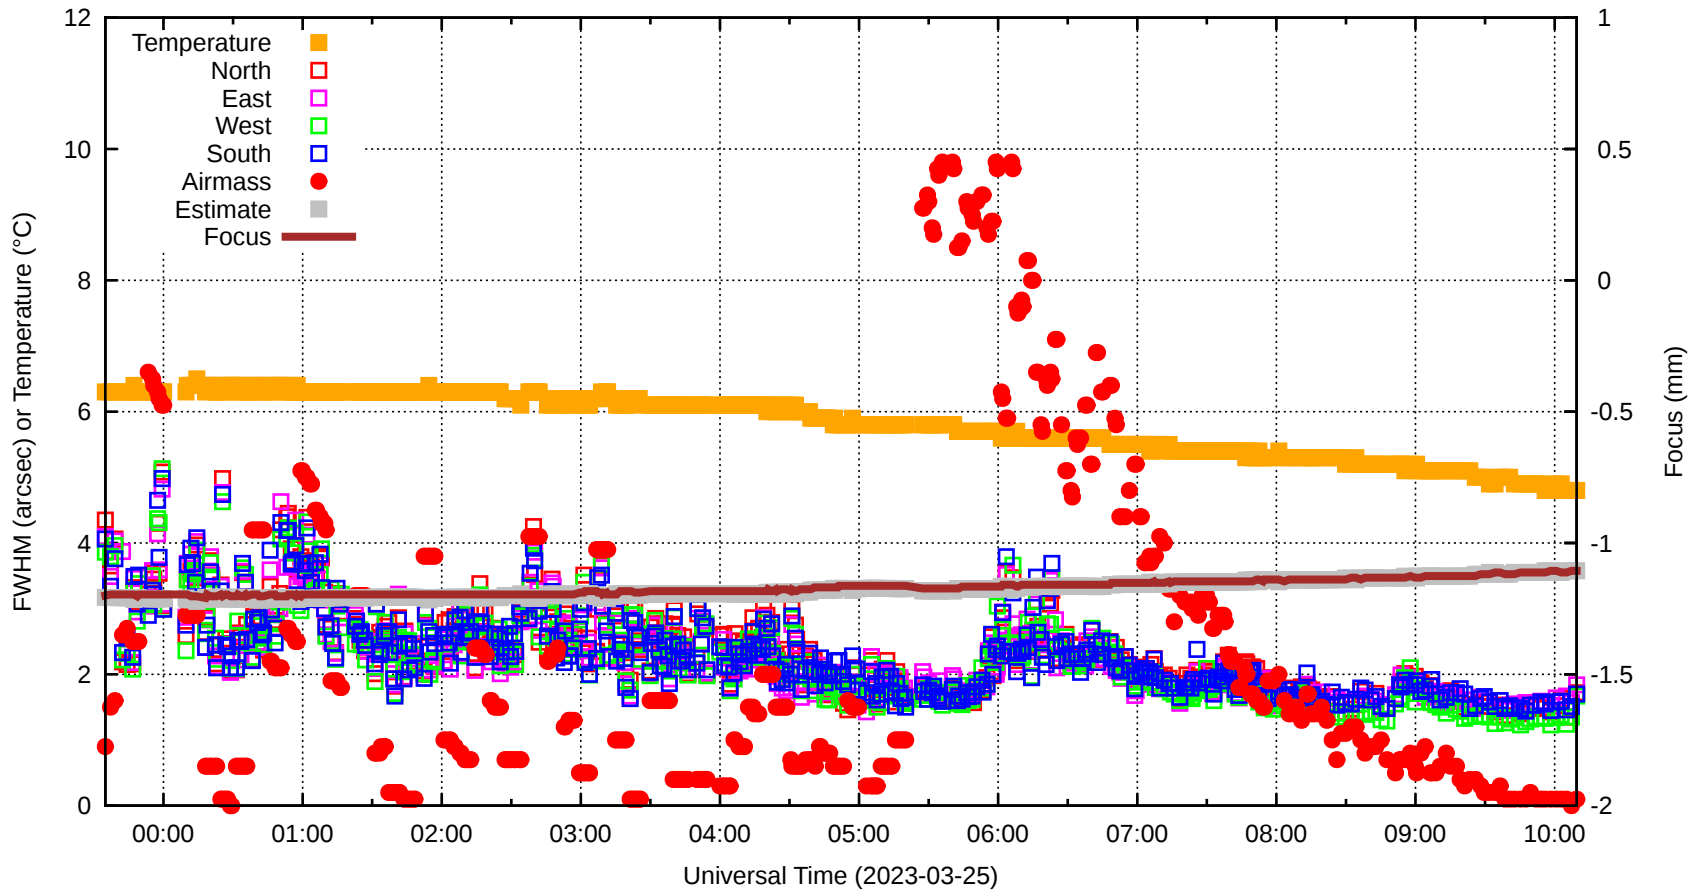

FFT (FWHM-FOCUS-TEMP) Monitoring

EST=-1.106 FOC=-1.106

0 0 0 0 0 0 0 0 0

0 0 0 0 0 0 0 0 0

0 0 0 0 0 0 0 0 0

0 0 0 0 0 0 0 0 0

0 0 0 0 0 0 0 0 0

0 0 0 0 0 0 0 0 0